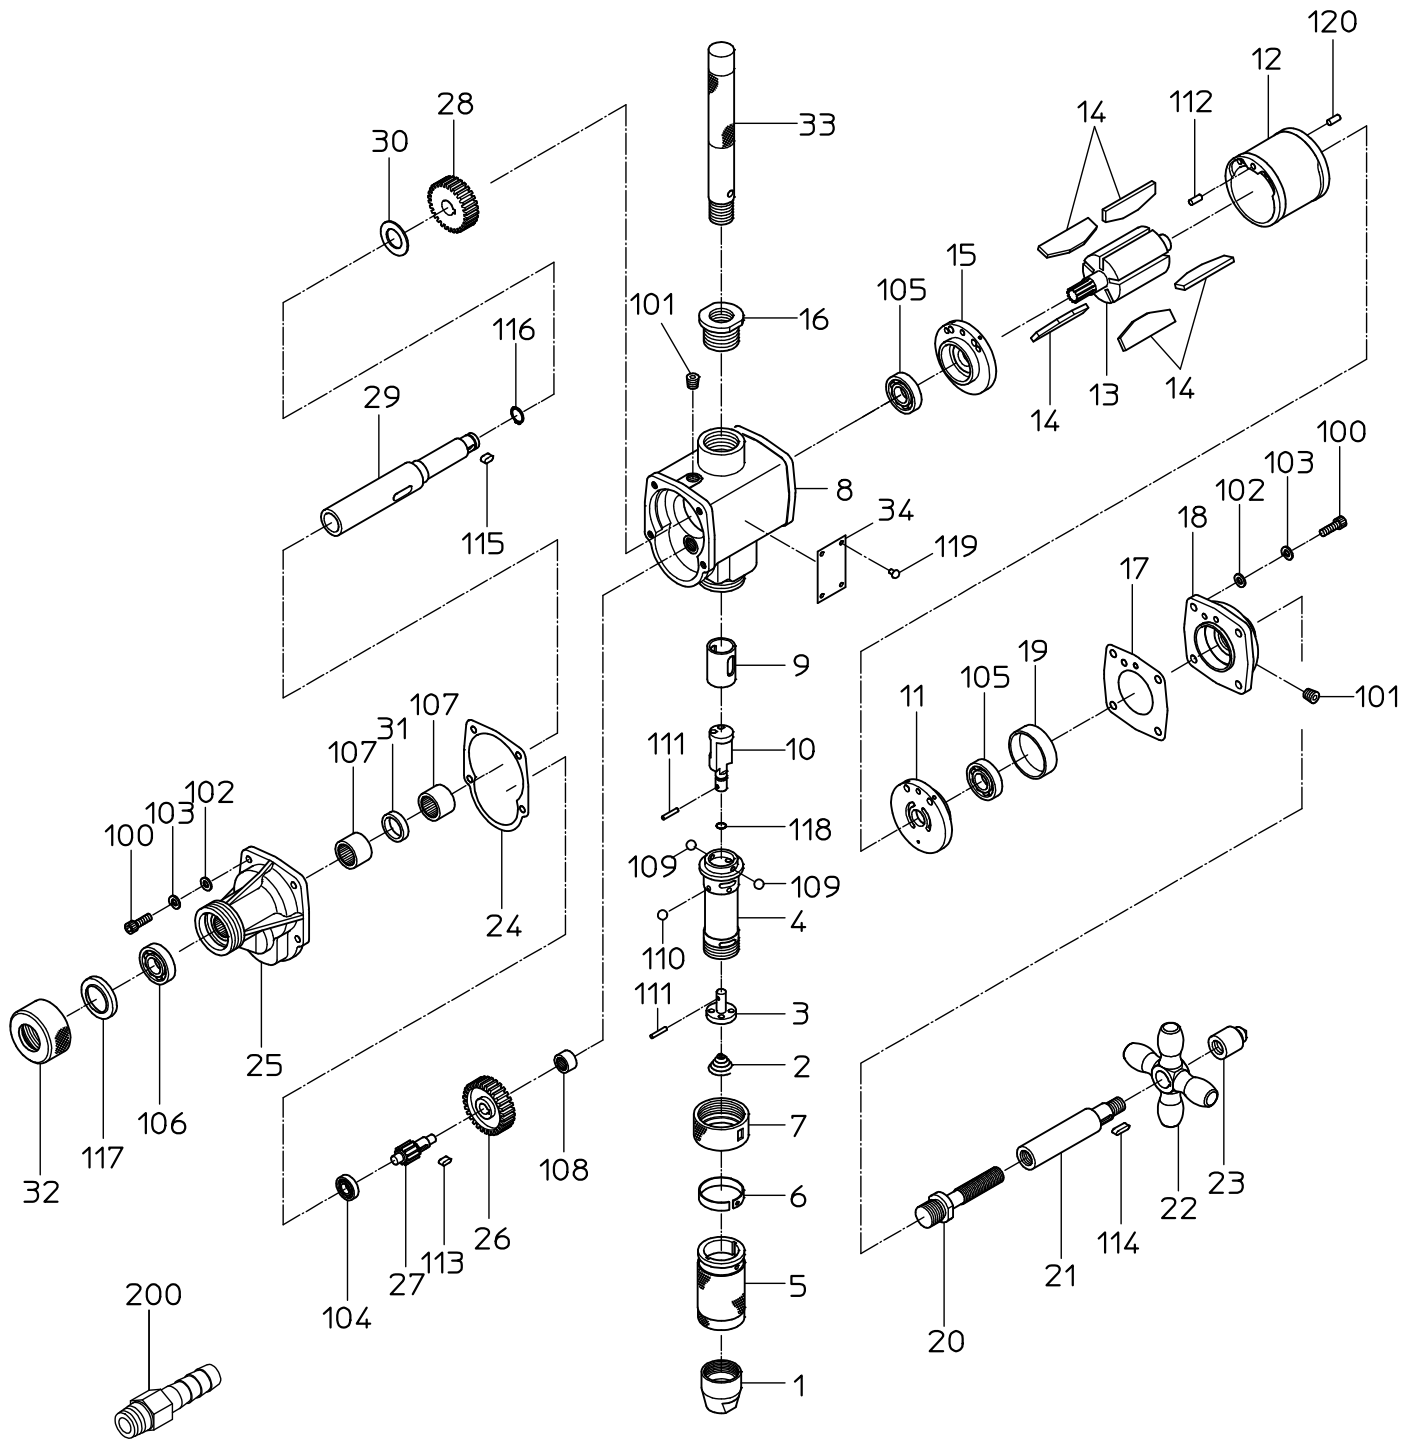

PARTS LIST

NRD-16R

510266

PARTS LIST

(1/2)

MODEL : **NRD-16R**

510266

ITEM	PART NO.	PART NAME	Q' ty
1	15100940	INLET BUSHING	1
2	15100930	THROTTLE SPRING	1
3	15101000	THROTTLE VALVE	1
4	15100990	THROTTLE ARBOR	1
5	15100970	GRIP	1
6	15100980	GRIP RING	1
7	15101010	ARBOR NUT	1
8	Not available separately. Available only as ROTOR CASE CP (P/No. 15106719)	ROTOR CASE	1
9	Not available separately. Available only as ROTOR CASE CP (P/No. 15106719)	REVERSE BUSH	1
10	15101070	REVERSE VALVE	1
11	15101150	TOP PLATE	1
12	15101140	CYLINDER	1
13	15101180	ROTOR	1
14	15106838	VANE	5
15	15101170	BOTTOM PLATE	1
16	15207510	SOCKET	1
17	15101120	TOP SEAL	1
18	Not available separately. Available only as OIL CASE WB (P/No. 15106703)	OIL CASE	1
19	Not available separately. Available only as OIL CASE WB (P/No. 15106703)	OIL BUSH	1
20	15101050	FEED SCREW	1
21	15101060	FEED SLEEVE	1
22	15101040	FEED HANDLE	1
23	15101020	CENTER	1
24	15101130	BOTTOM SEAL	1
25	Not available separately. Available only as GEAR CASE CP (P/No. 15106718)	GEAR CASE	1
26	15101200	REDUCTION GEAR	1
27	15100890	REDUCTION GEAR	1
28	15100900	SOCKET GEAR	1
29	15101260	DRILL SOCKET	1
30	15101100	THRUST WASHER	1
31	15101300	BEARING COLLAR	1
32	15101240	SOCKET NUT	1
33	15101110	HOLDER	1
34		NAME PLATE	1
100	74006020	CAP SCREW	8
101	28100501	HEX. SOCKET PLUG	2
102	76310206	WASHER	8
103	76420106	SPRING WASHER	8
104	28201067	BALL BEARING	1
105	28201089	BALL BEARING	2
106	28202017	THRUST BEARING	1
107	28203052	NEEDLE BEARING	2
108	28203063	NEEDLE BEARING	1
109	25502120	STEEL BALL	2
110	25502010	STEEL BALL	1