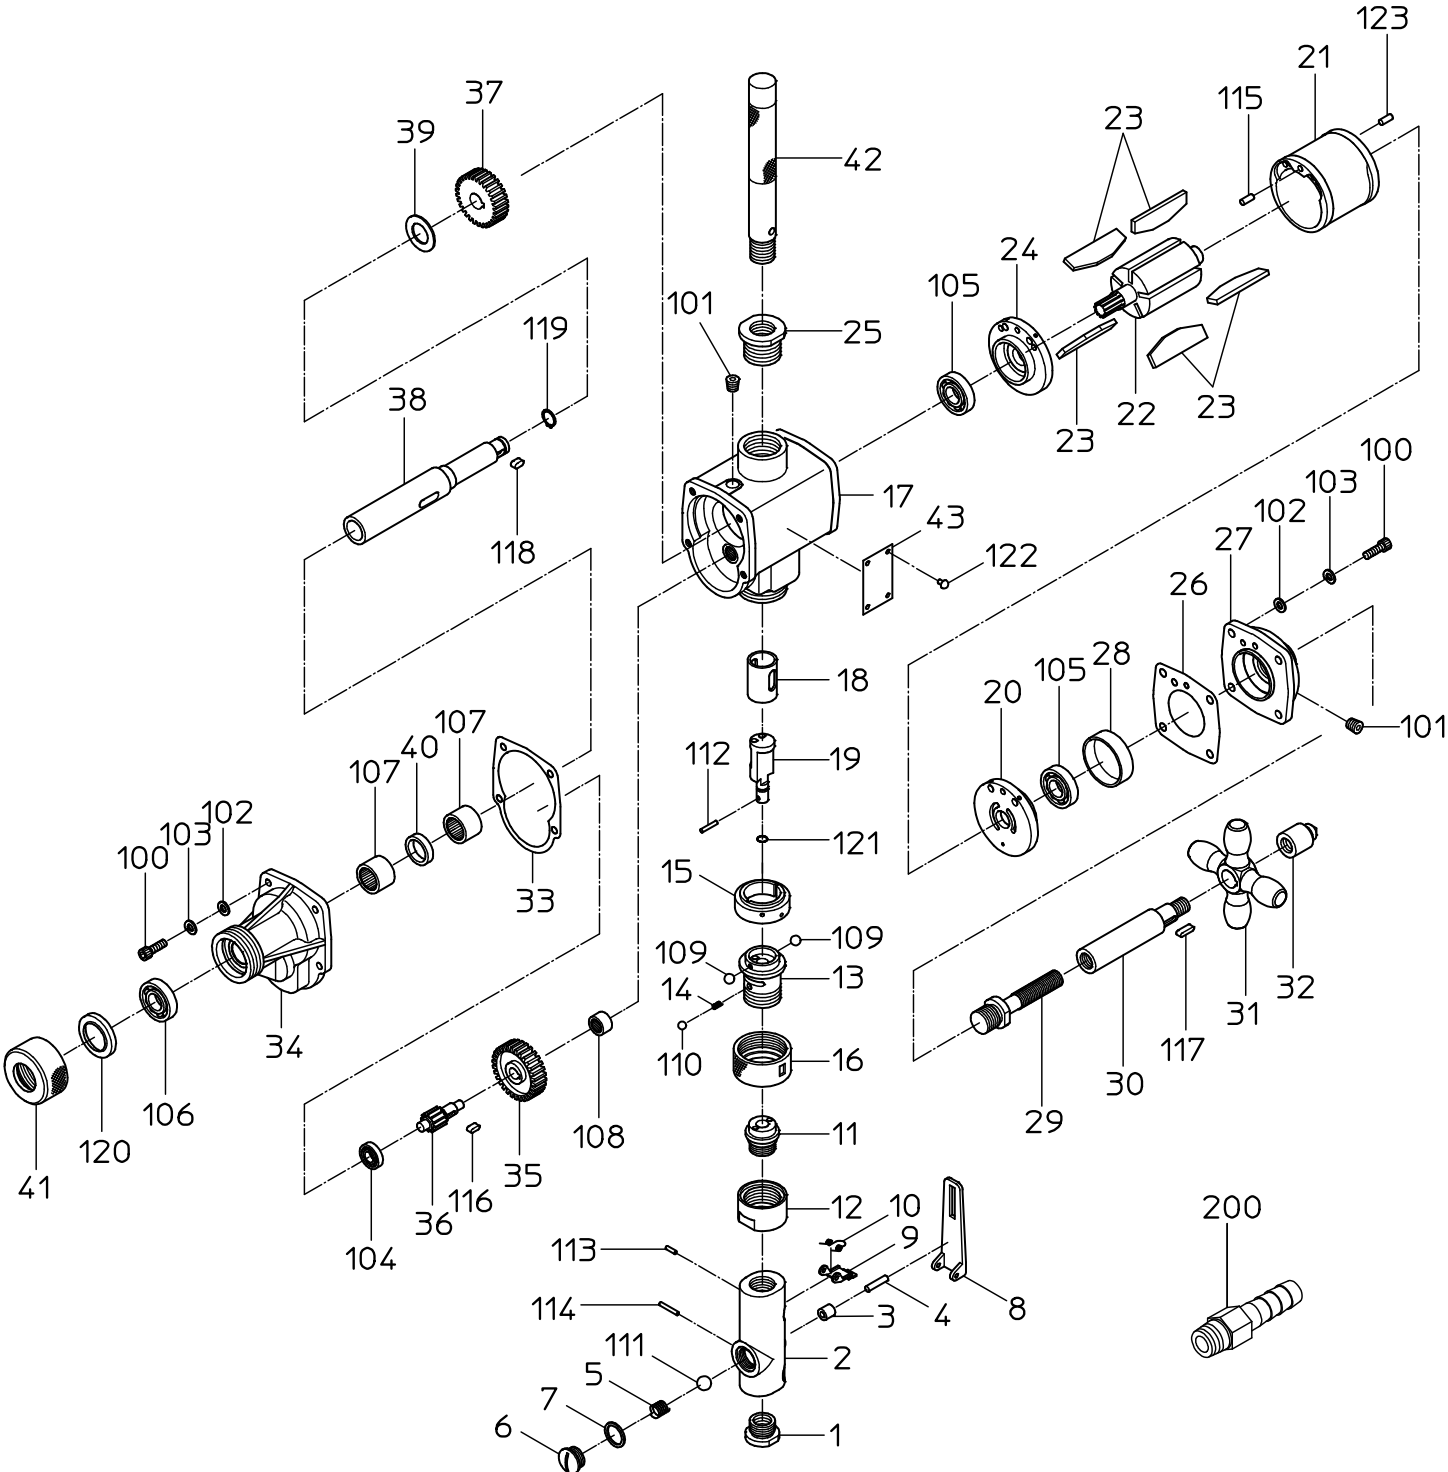

PARTS LIST

NRD-14RLW

510246

NIPPON PNEUMATIC MFG. CO., LTD.

PARTS LIST

(1/2)

MODEL: **NRD-14RLW**

510246

ITEM	PART NO.	PART NAME	Q'ty
1	15210840	INLET BUSHING	1
2	Not available separately. Available only as THROTTLE ARBOR WB (P/No. 15015371)	THROTTLE ARBOR	1
3	Not available separately. Available only as THROTTLE ARBOR WB (P/No. 15015371)	THROTTLE BUSH	1
4	28207224	ROLLER PIN	1
5	15009260	THROTTLE SPRING	1
6	15009290	THROTTLE PLUG	1
7	15009340	RUBBER PACKING	1
8	15016037	LEVER	1
9	15008270	STOPPER	1
10	15008230	SPRING	1
11	15101330	THROTTLE ADAPTOR	1
12	15101340	ARBOR NUT	1
13	15101320	THROTTLE ARBOR	1
14	15007650	SPRING	1
15	15403740	REVERSE LEVER	1
16	15101010	ARBOR NUT	1
17	Not available separately. Available only as ROTOR CASE CP (P/No. 15106835)	ROTOR CASE	1
18	Not available separately. Available only as ROTOR CASE CP (P/No. 15106835)	REVERSE BUSH	1
19	15101070	REVERSE VALVE	1
20	15101150	TOP PLATE	1
21	15101140	CYLINDER	1
22	15101180	ROTOR	1
23	15106838	VANE	5
24	15101170	BOTTOM PLATE	1
25	15207510	SOCKET	1
26	15101120	TOP SEAL	1
27	Not available separately. Available only as OIL CASE WB (P/No. 15106703)	OIL CASE	1
28	Not available separately. Available only as OIL CASE WB (P/No. 15106703)	OIL BUSH	1
29	15101050	FEED SCREW	1
30	15101060	FEED SLEEVE	1
31	15101040	FEED HANDLE	1
32	15101020	CENTER	1
33	15101130	BOTTOM SEAL	1
34	Not available separately. Available only as GEAR CASE CP (P/No. 15106718)	GEAR CASE	1
35	15101200	REDUCTION GEAR	1
36	15100860	REDUCTION GEAR	1
37	15100870	SOCKET GEAR	1
38	15100880	DRILL SOCKET	1
39	15101100	THRUST WASHER	1