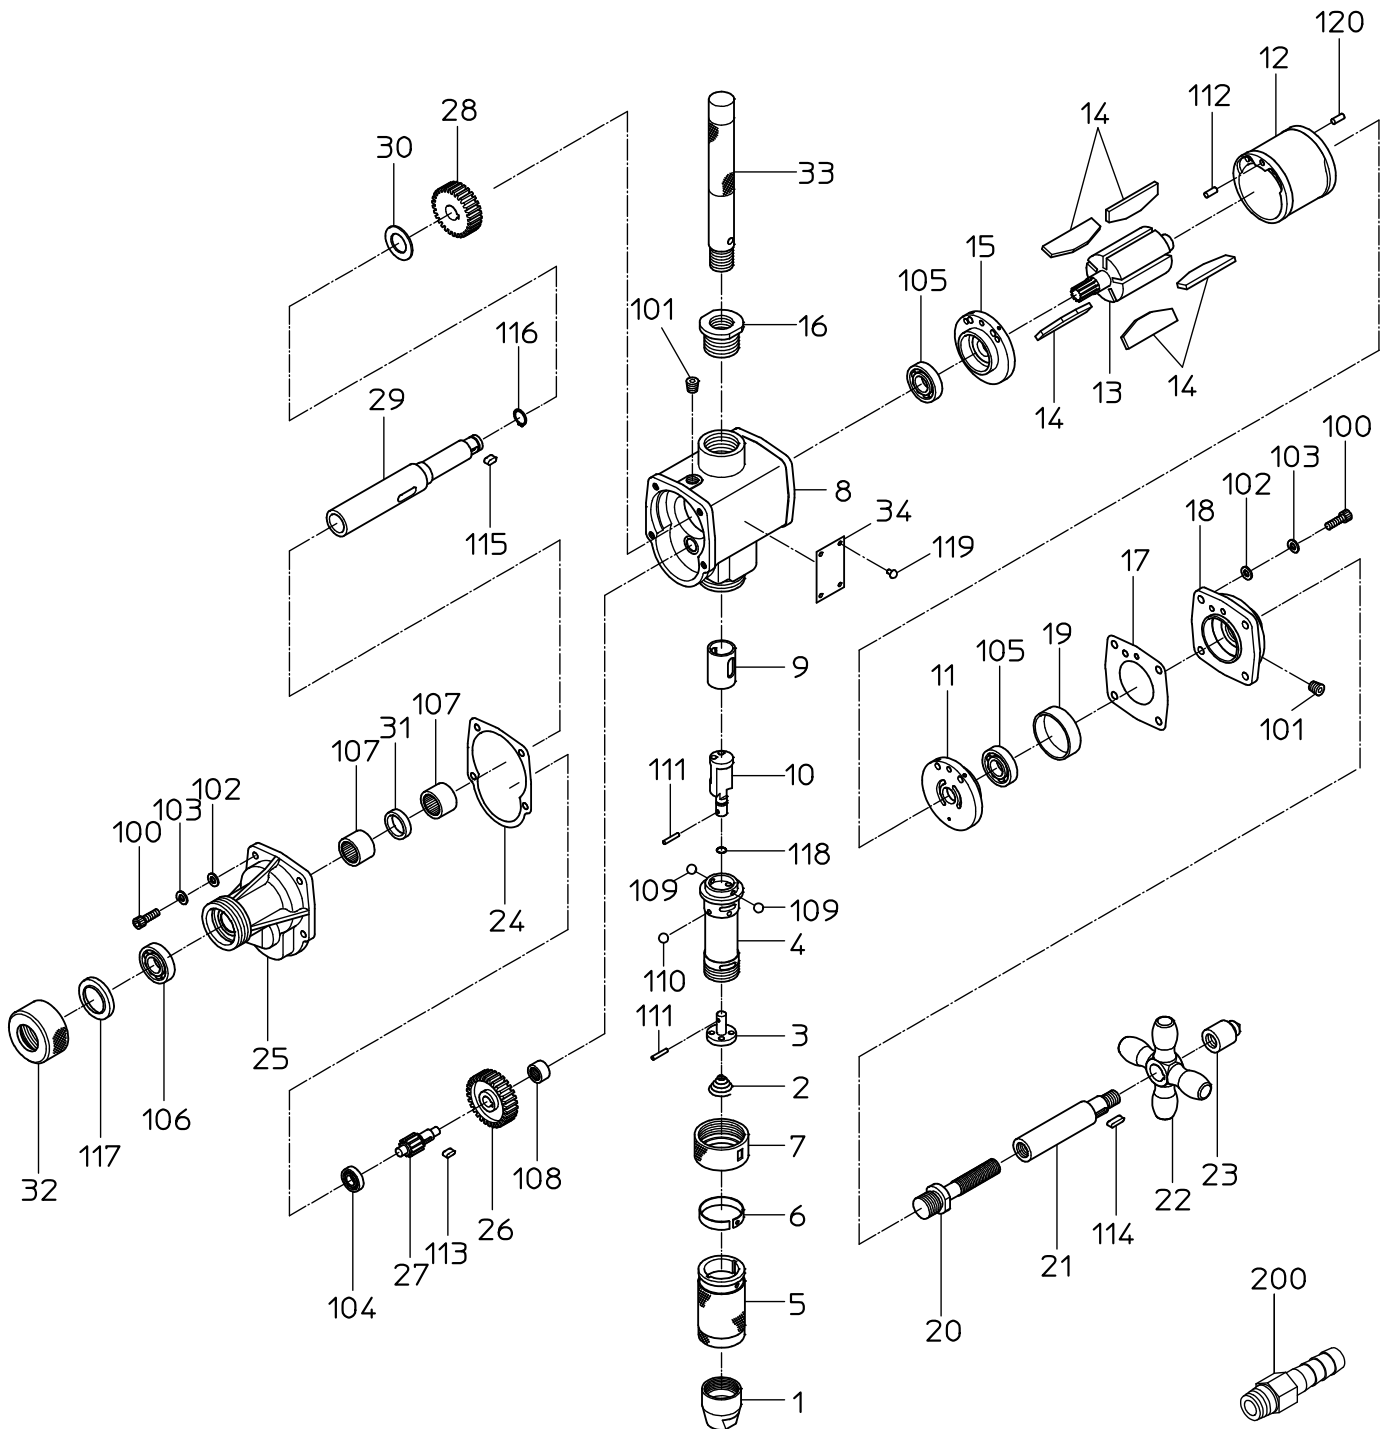

PARTS LIST

NRD-14R

510226

PARTS LIST

(1/2)

MODEL : **NRD-14R**

510226

ITEM	PART NO.	PART NAME	Q' ty
1	15100940	INLET BUSHING	1
2	15100930	THROTTLE SPRING	1
3	15101000	THROTTLE VALVE	1
4	15100990	THROTTLE ARBOR	1
5	15100970	GRIP	1
6	15100980	GRIP RING	1
7	15101010	ARBOR NUT	1
8	Not available separately. Available only as ROTOR CASE CP (P/No. 15106719)	ROTOR CASE	1
9	Not available separately. Available only as ROTOR CASE CP (P/No. 15106719)	REVERSE BUSH	1
10	15101070	REVERSE VALVE	1
11	15101150	TOP PLATE	1
12	15101140	CYLINDER	1
13	15101180	ROTOR	1
14	15106838	VANE	5
15	15101170	BOTTOM PLATE	1
16	15207510	SOCKET	1
17	15101120	TOP SEAL	1
18	Not available separately. Available only as OIL CASE WB (P/No. 15106703)	OIL CASE	1
19	Not available separately. Available only as OIL CASE WB (P/No. 15106703)	OIL BUSH	1
20	15101050	FEED SCREW	1
21	15101060	FEED SLEEVE	1
22	15101040	FEED HANDLE	1
23	15101020	CENTER	1
24	15101130	BOTTOM SEAL	1
25	Not available separately. Available only as GEAR CASE CP (P/No. 15106718)	GEAR CASE	1
26	15101200	REDUCTION GEAR	1
27	15100860	REDUCTION GEAR	1
28	15100870	SOCKET GEAR	1
29	15100880	DRILL SOCKET	1
30	15101100	THRUST WASHER	1
31	15101300	BEARING COLLAR	1
32	15101240	SOCKET NUT	1
33	15101110	HOLDER	1
34		NAME PLATE	1
100	74006020	CAP SCREW	8
101	28100501	HEX. SOCKET PLUG	2
102	76310206	WASHER	8
103	76420106	SPRING WASHER	8
104	28201067	BALL BEARING	1
105	28201089	BALL BEARING	2
106	28202017	THRUST BEARING	1
107	28203052	NEEDLE BEARING	2
108	28203063	NEEDLE BEARING	1
109	25502120	STEEL BALL	2
110	25502010	STEEL BALL	1
111	28206044	PIN	2