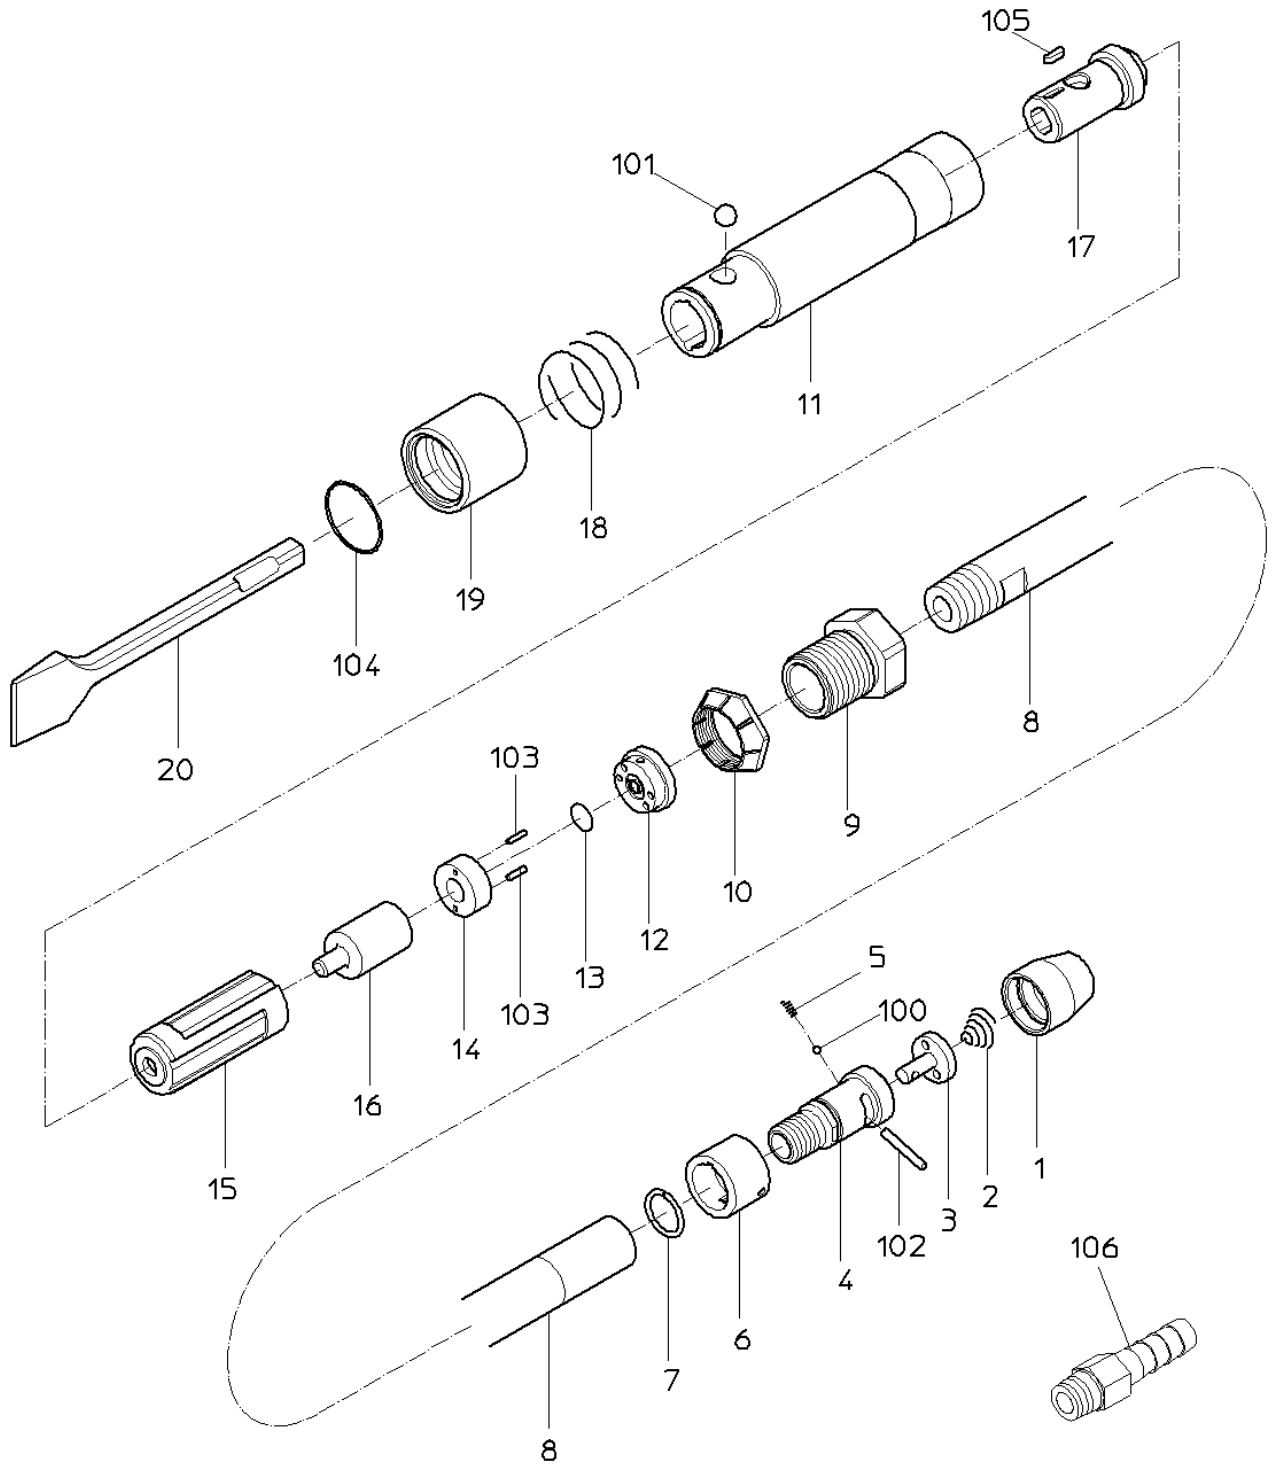

PARTS LIST

NNK-1500

605594

NIPPON PNEUMATIC MFG. CO., LTD.

PARTS LIST

(1/1)

MODEL : **NNK-1500**

605594

ITEM	PART NO.	PART NAME	Q' ty
1	15100940	INLET BUSHING	1
2	15100930	THROTTLE SPRING	1
3	17510470	THROTTLE VALVE	1
4	17510460	THROTTLE ARBOR	1
5	15007650	STOPPER BALL SPRING	1
6	17510440	GRIPE	1
7	17510450	GRIP RING	1
8	17514550	PIPE	1
9	17510120	LOCK SCREW	1
10	17510020	LOCK NUT	1
11	Not available separately. Available only as LINE CASE CP (P/No. 17514942)	LINER CASE	1
12	17509950	VALVE SHEET	1
13	17509960	VALVE	1
14	17509970	VALVE SHEET	1
15	Not available separately. Available only as LINE CASE CP (P/No. 17514942)	LINER	1
16	17509870	PISTON	1
17	Not available separately. Available only as LINE CASE CP (P/No. 17514942)	SQUARE BUSH	1
18	17509850	PUSH SPRING	1
19	17510010	BALL HOLDER	1
20	17510080	CHISEL	1
100	25502120	STEEL BALL	1
101	25502040	STEEL BALL	1
102	28206061	PIN	1
103	28210015	PIN	2
104	25307907	RETAINING RING	1
105	28209070	KEY	1
	ASSY LIST		
	17514942	LINER CASE CP	
	11, 15, 17, 105		
	17514497	THROTTLE ARBOR CP	
	1, 2, 3, 4, 5, 6, 7, 100, 102		
	17514735	VALVE CP	
	12, 13, 14, 103