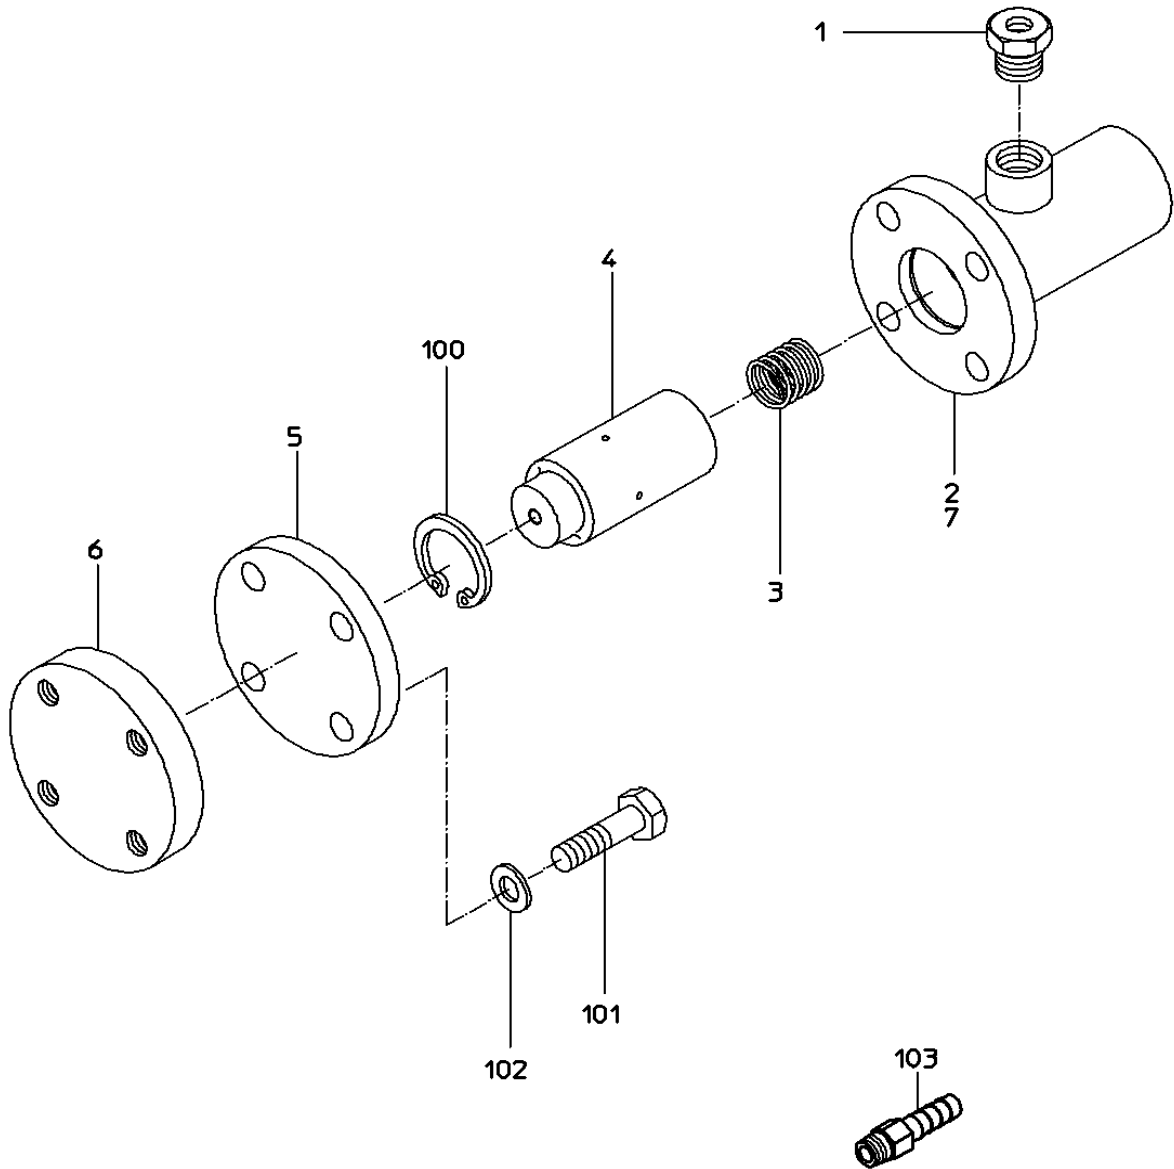

PARTS LIST

NLV-55

604466

MODEL : **NLV-55**

604466

| ITEM | PART NO. | PART NAME | QTY |
|------|----------|----------------------|-----|
| 1 | 17512640 | ADAPTOR | 1 |
| 2 | 17512562 | CYLINDER | 1 |
| 3 | 17512550 | RETURN SPRING | 1 |
| 4 | 17512610 | PISTON | 1 |
| 5 | 17512600 | TOP LINER | 1 |
| 6 | 17512620 | BOTTOM LINER | 1 |
| 7 | 18400463 | NAME PLATE (WARNING) | 1 |
| 100 | 25307690 | RETAINING RING | 1 |
| 101 | 28100765 | HEX. BOLT | 4 |
| 102 | 28100514 | PLAIN WASHER | 4 |
| 103 | 24901040 | HOSE NIPPLE | 1 |
| | | | |