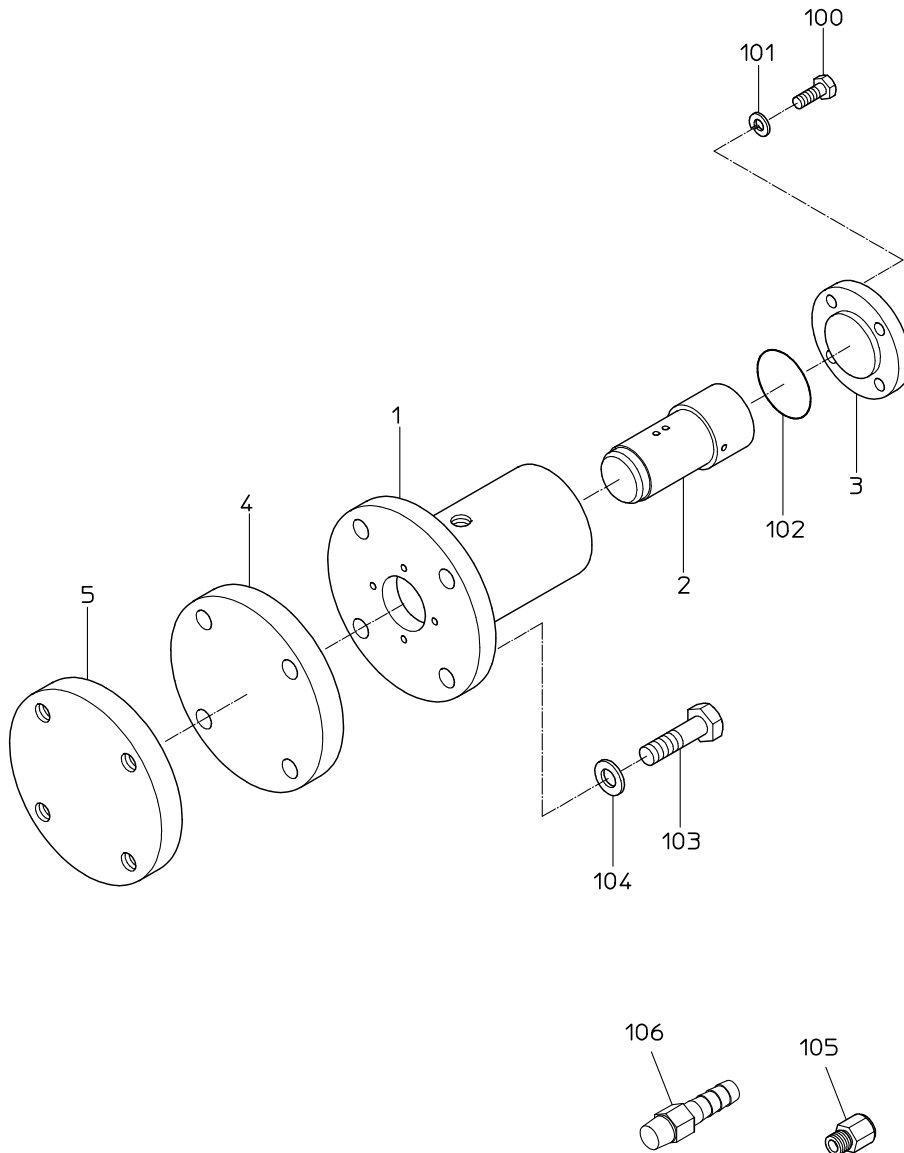

PARTS LIST

NLV-4856A

604404

NIPPON PNEUMATIC MFG. CO., LTD.

PARTS LIST

(1/1)

MODEL : **NLV-4856A**

604404

| ITEM | PART NO. | PART NAME | Q' ty |
|------|----------|---------------|-------|
| 1 | 17512911 | CYLINDER | 1 |
| 2 | 17512950 | PISTON | 1 |
| 3 | 17512920 | CYLINDER CAP | 1 |
| 4 | 17512530 | TOP LINER | 1 |
| 5 | 17512960 | BOTTOM LINER | 1 |
| 100 | 71010035 | BOLT | 4 |
| 101 | 76420110 | SPRING WASHER | 4 |
| 102 | 25401460 | O RING | 1 |
| 103 | 71316065 | HEX. BOLT | 4 |
| 104 | 28100514 | PLAIN WASHER | 4 |
| 105 | 24901022 | NIPPLE STEAD | 1 |