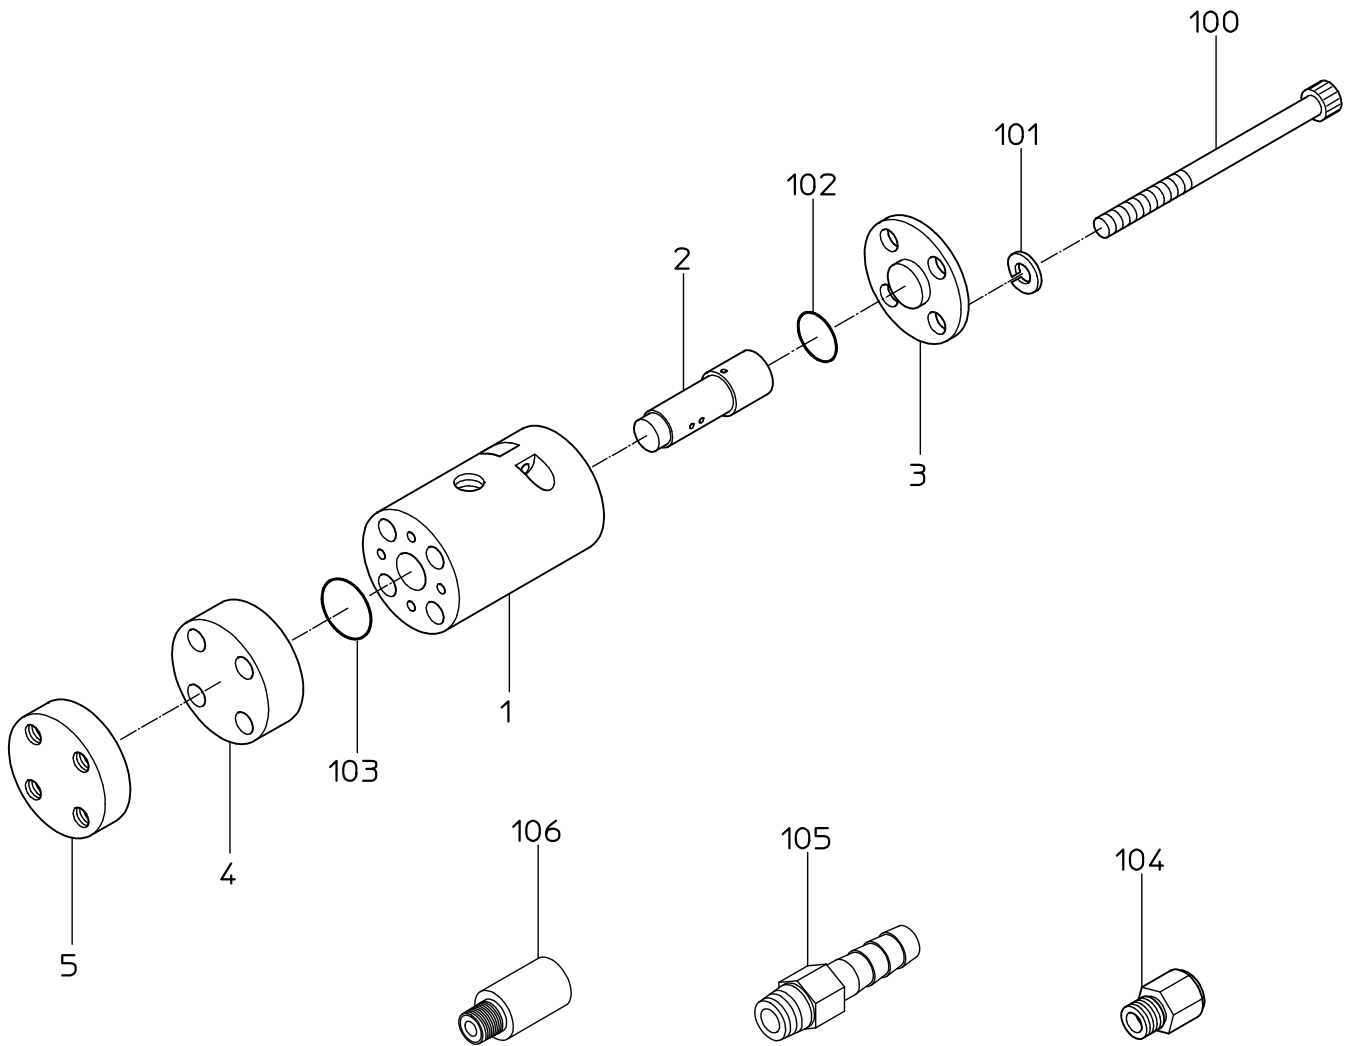

PARTS LIST

NLV-1518AL

604505

パーツリスト PARTS LIST

(1/1)

MODEL: **NLV-1518AL** 604505

| ITEM | PART NO. | PART NAME | Q'ty |
|------|----------|---------------|------|
| 1 | 17512732 | CYLINDER | 1 |
| 2 | 17512750 | PISTON | 1 |
| 3 | 17512740 | CYLINDER CAP | 1 |
| 4 | 17512770 | CUSHION PLATE | 1 |
| 5 | 17512760 | BOTTOM LINER | 1 |
| 100 | 74008110 | CAP SCREW | 4 |
| 101 | 76420108 | SPRING WASHER | 4 |
| 102 | 63200180 | O RING | 1 |
| 103 | 25401270 | O RING | 1 |
| 104 | 24901030 | NIPPLE STEAD | 1 |
| 105 | 24901045 | HOSE NIPPLE | 1 |
| 106 | 24999014 | SILENCER | 1 |