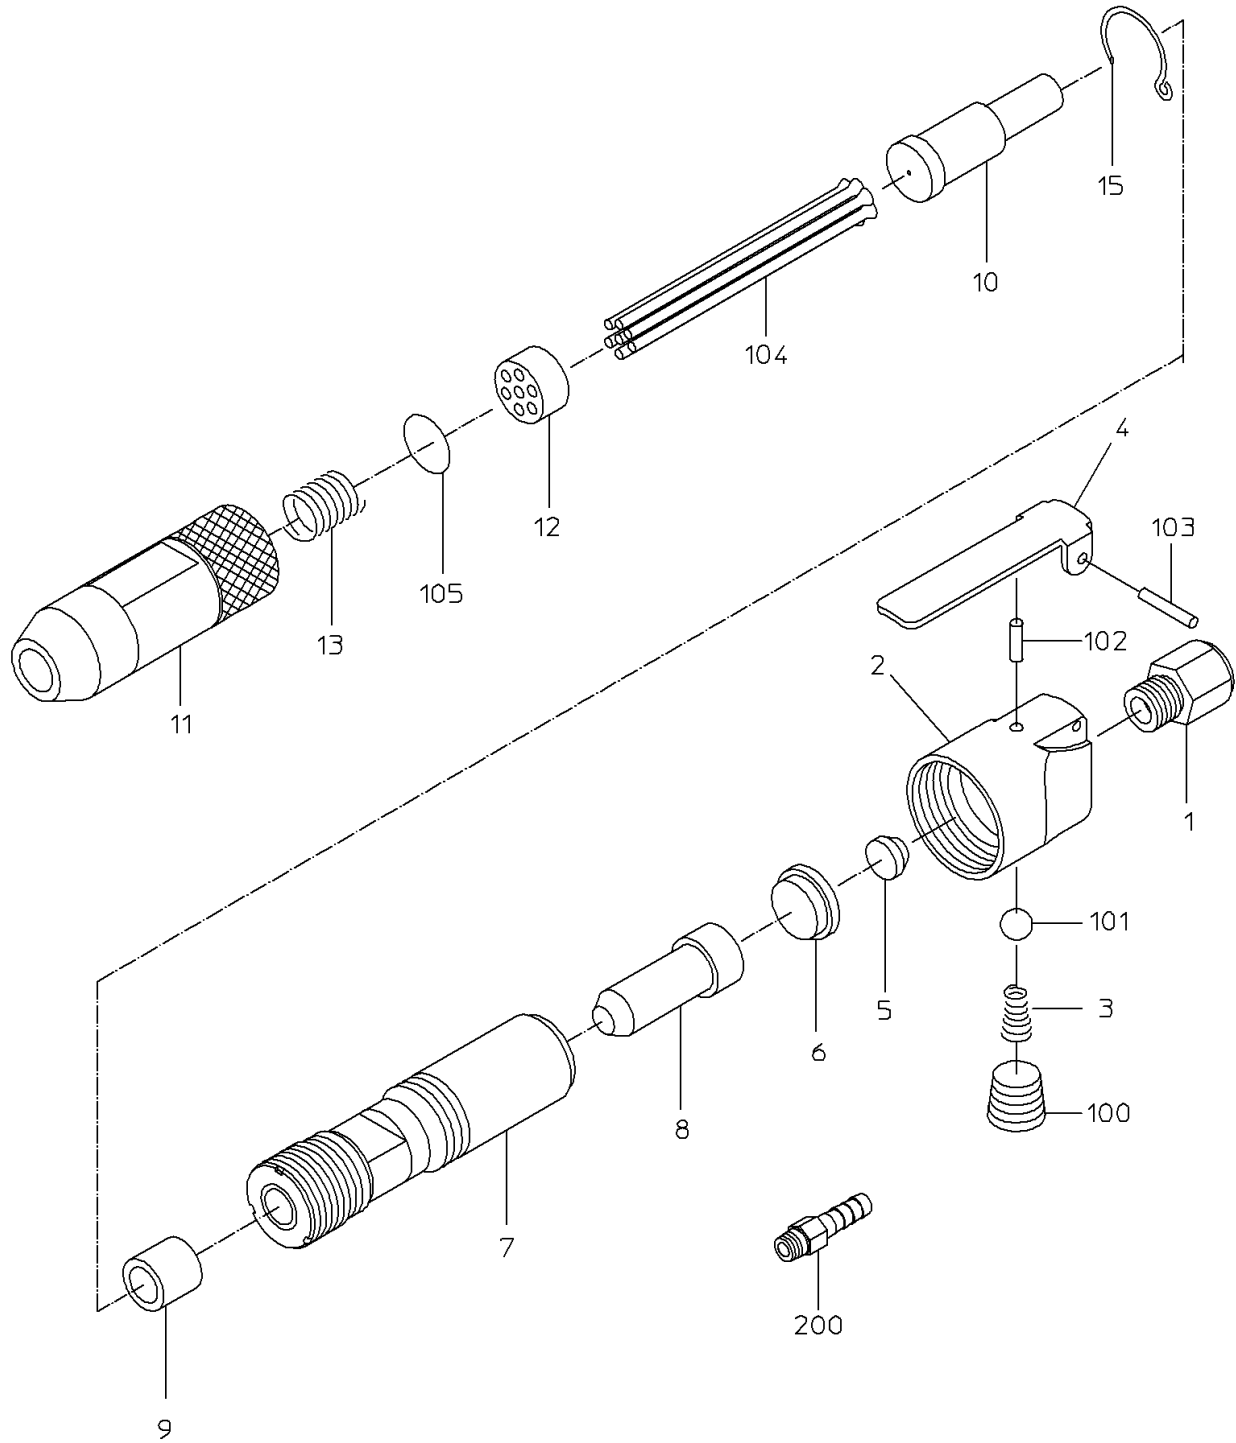

PARTS LIST

NHR-00-HN

606200

NIPPON PNEUMATIC MFG. CO., LTD.

PARTS LIST

(1/1)

MODEL : **NHR-00-HN** 606200

ITEM	PART NO.	PART NAME	Q'ty
1	17509150	INLET BUSHING	1
2	17514936	HANDLE	1
3	17509001	THROTTLE SPRING	1
4	17514727	LEVER	1
5	17509060	CUSHION PACKING	1
6	17509070	CUSHION SHEAT	1
7	17514999	CYLINDER	1
8	17514930	PISTON	1
9	17509110	SHANK BUSHING	1
10	17515018	CHISEL	1
11	17514994	CHISEL HOLDER	1
12	17514996	NEEDLE BUSHING	1
13	17514997	SPRING	1
15	17514998	STOPPER RING	1
100	17514506	PLUG	1
101	28205047	RUBBER BALL	1
102	28207240	ROLLER PIN	1
103	28299050	GROOVED PIN	1
104	17202091	NEEDLE	7
105	61200200	O RING	1
200	24901038	HOSE NIPPLE	1
	CP LIST		
	17514951	HANDLE CP	
		1, 2, 3, 4, 100, 101, 102, 103	