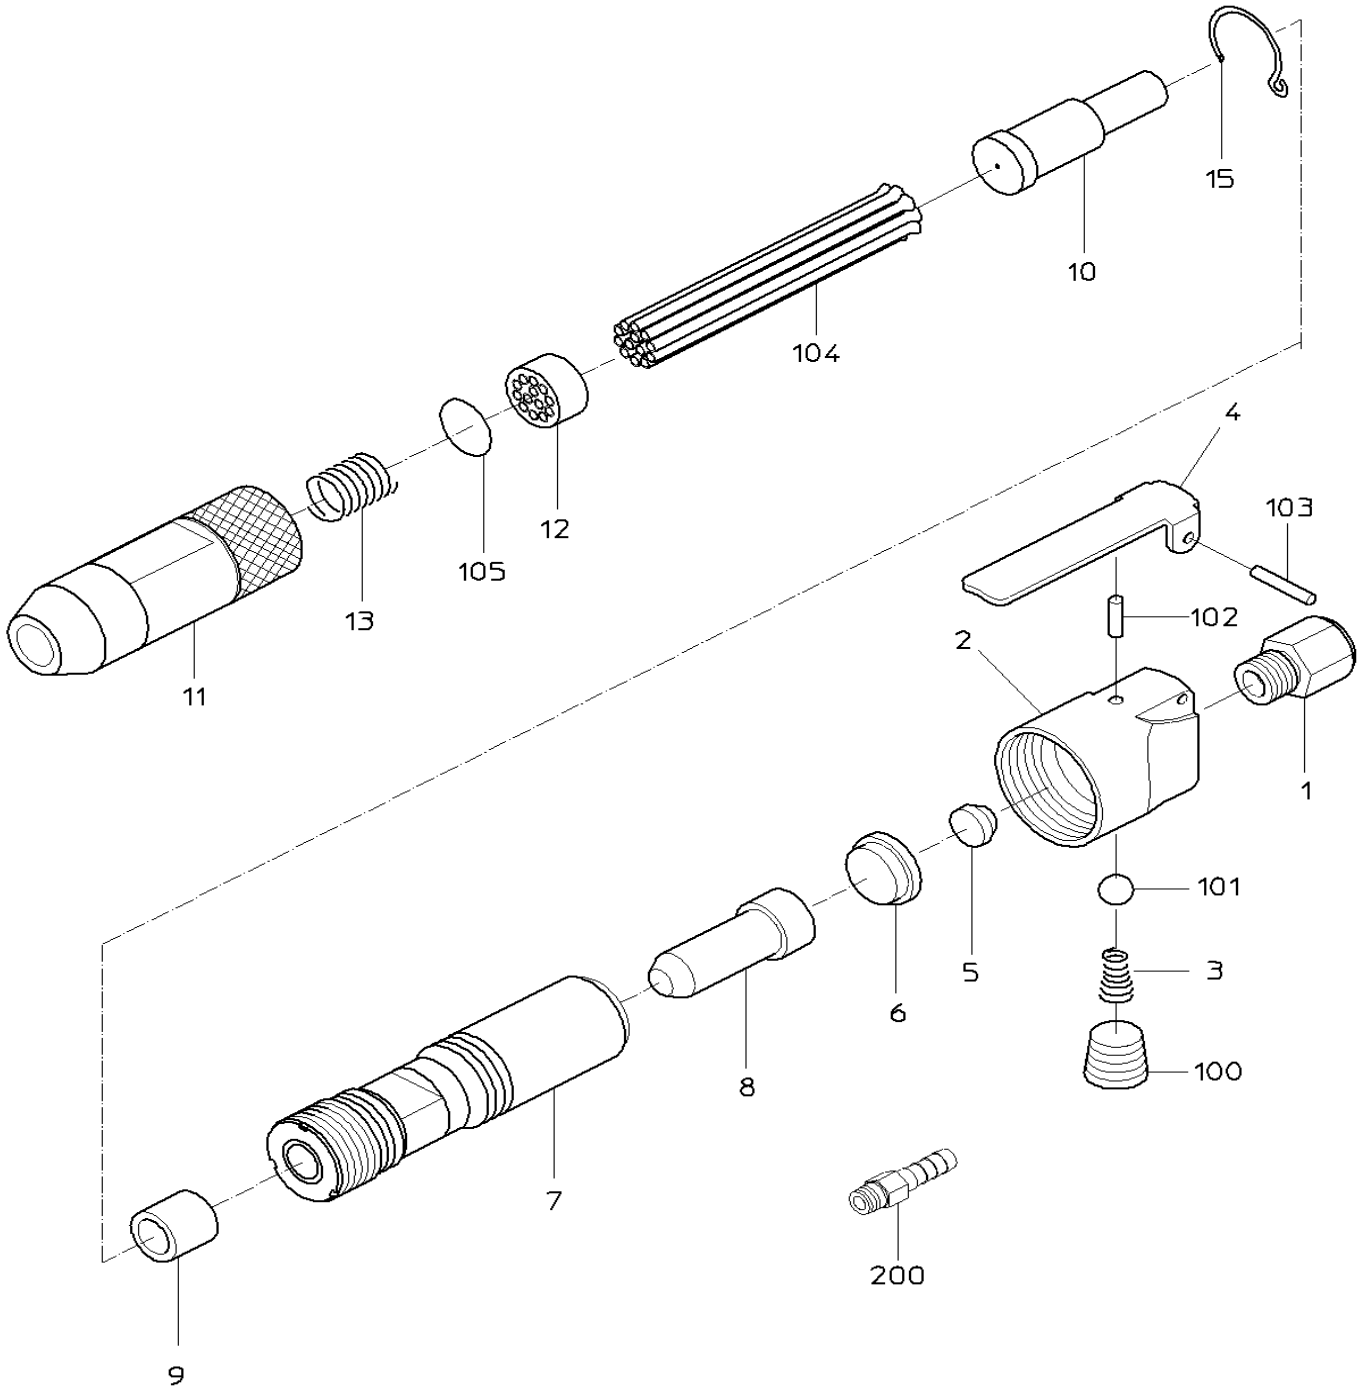

PARTS LIST

NHR-00-02

606194

MODEL : **NHR-00-02**

606194

ITEM	PART NO.	PART NAME	QTY	NOTE
1	17509150	INLET BUSHING	1	
2		HANDLE	1	Available as HANDLE CP
3	17509001	THROTTLE SPRING	1	
4	17515209	LEVER	1	
5	17509060	CUSHION PACKING	1	
6	17509070	CUSHION SHEAT	1	
7	17514999	CYLINDER	1	
8	17514930	PISTON	1	
9	17509110	SHANK BUSHING	1	
10	17515018	CHISEL	1	
11	17514994	CHISEL HOLDER	1	
12	17515002	NEEDLE BUSHING	1	
13	17514997	SPRING	1	
15	17514998	STOPPER RING	1	
100	17514506	PLUG	1	
101	28205047	RUBBER BALL	1	
102	28207240	ROLLER PIN	1	
103	28299050	GROOVED PIN	1	
104	17202092	NEEDLE	7	
105	61200200	O RING	1	
200	24901038	HOSE NIPPLE		
		ASSY LIST		
	17515220	HANDLE CP		
		1, 2, 3, 4, 100, 101, 102, 103		