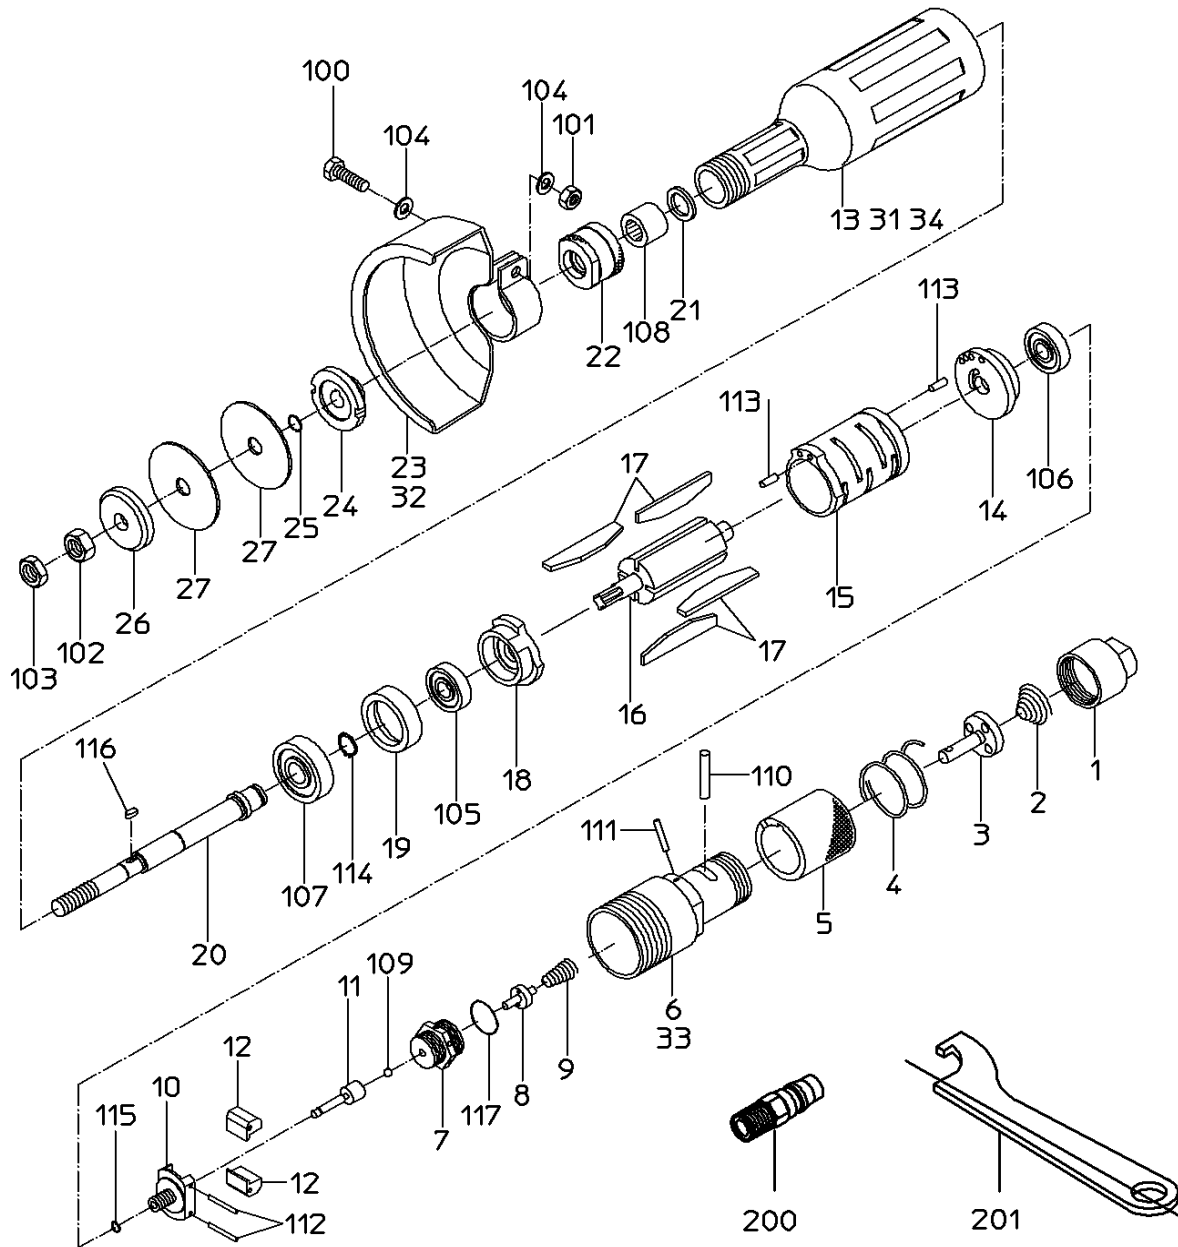

PARTS LIST

NHG-75G

501559

NIPPON PNEUMATIC MFG. CO., LTD.

MODEL : **NHG-75G**

501559

ITEM	PART NO.	PART NAME	QTY	NOTE
1	15006960	INLET BUSHING	1	
2	15007640	THROTTLE SPRING	1	
3	15016883	THROTTLE VALVE	1	
4	15007660	PUSH SPRING	1	
5	15005990	GRIP	1	
6	15003620	HANDLE	1	
7	15003610	GOVERNOR BUSH	1	
8	15015731	GOVERNOR VALVE	1	
9	15204250	THROTTLE SPRING	1	
10	15007700	GOVERNOR BODY	1	
11	15005960	GOVERNOR SPINDLE	1	
12	15007710	GOVERNOR WEIGHT	2	
13	15003680	ROTOR CASE	1	
14		TOP PLATE	1	*Avialable as TOP PLATE WBR
15	15007020	CYLINDER	1	
16	15003670	ROTOR	1	
17	15016100	VANE	4	
18		BOTTOM PLATE	1	*Avialable as BOTTOM PLATE WBR
19	15003700	COLLAR	1	
20	15003690	STONE SPINDLE	1	
21	15003260	BEARING WASHER	1	
22	15003240	SPINDLE NUT	1	
23	15003650	STONE COVER	1	
24	15003630	STONE FLANGE	1	
25	15003270	STOPPER RING	1	
26	15003640	STONE WASHER	1	
27	15003710	WASHER	2	
31		NAME PLATE (MODEL)	1	
32	18400629	NAME PLATE (ARROW)	1	
33	18400128	NAME PLATE (ON OFF)	1	
34	18400463	NAME PLATE (WARNING)	1	
100	72206018	HEX. BOLT	1	
101	76111206	NUT	1	
102	28100380	NUT	1	
103	28100387	NUT	1	
104	76310206	WASHER	2	
105	28201072	BALL BEARING	1	
106	28201079	BALL BEARING	1	
107	28201088	BALL BEARING	1	
108	28203074	NEEDLE BEARING	1	
109	25502120	STEEL BALL	1	
110	28206062	PIN	1	
111	28207052	ROLLER PIN	1	
112	28208030	SPRING PIN	2	
113	28208056	SPRING PIN	2	
114	25307490	RETAINING RING	1	
115	25307780	RETAINING RING	1	

NIPPON PNEUMATIC MFG. CO., LTD.

MODEL : **NHG-75G**

501559

ITEM	PART NO.		PART NAME	QTY	NOTE
116	28209010		KEY	1	
117	63200180		O RING	1	
200	24901010		COUPLER PLUG	1	
201	24999126		TURNING SPANNER	1	
			ASSY LIST		
	15015243		STONE COVER CP		
		23, 32,	100, 101, 104		
	15015265		GOVERNOR CP		
		10, 11,	12, 109, 112, 115		
	15015287		GOVERNOR BODY CP		
		10, 12,	112		
	15015661		BOTTOM PLATE WBR		
		18, 105			
	15015675		TOP PLATE WBR		
		14, 106			