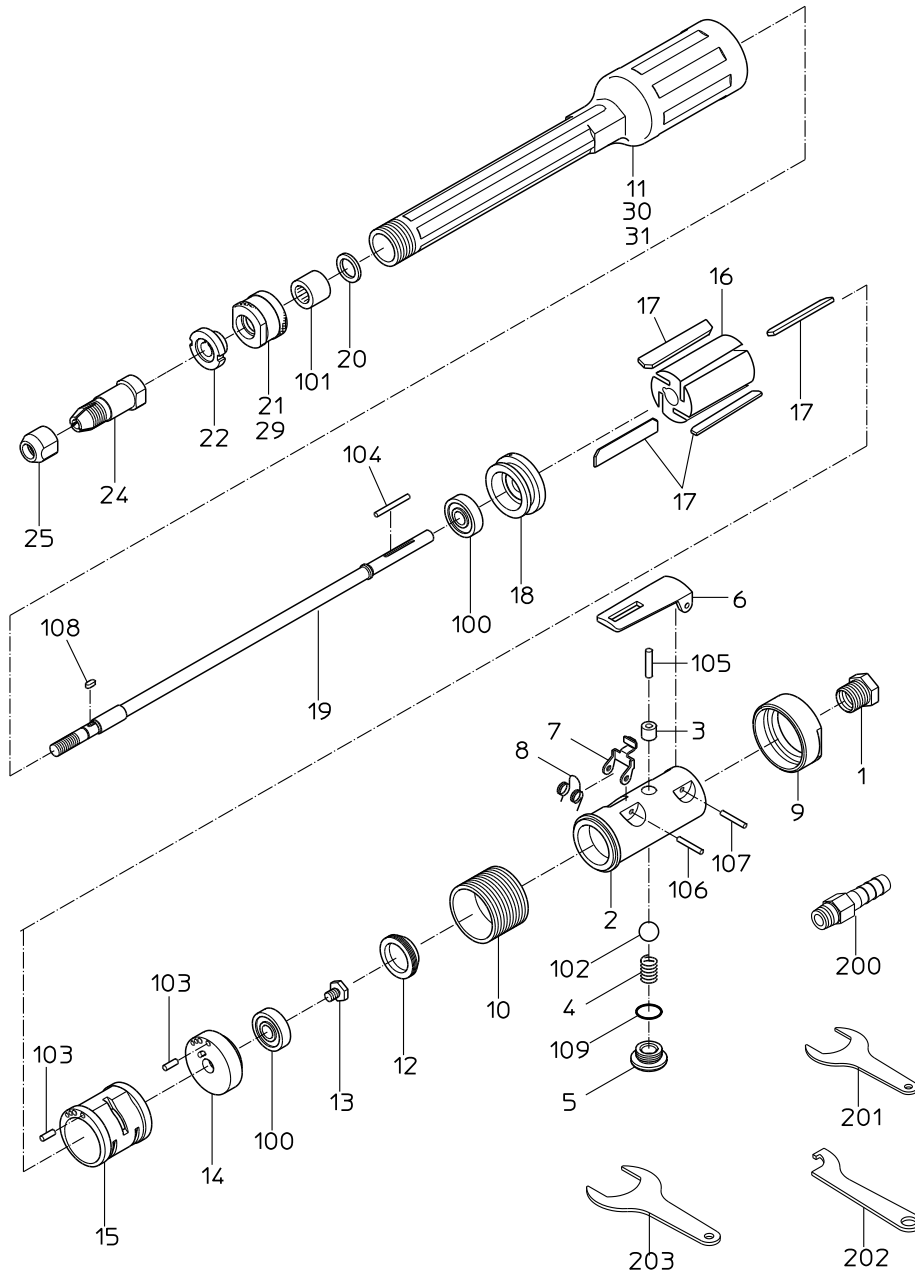

PARTS LIST

NHG-65LKLWA-06

506421

MODEL : NHG-65LKLWA-06

506421

ITEM	PART NO.	PART NAME	QTY	NOTE
1	15204080	INLET BUSHING	1	
2		HANDLE	1	Available as HANDLE WB or HANDLE CP.
3		THROTTLE BUSH	1	Available as HANDLE WB or HANDLE CP.
4	15102340	THROTTLE SPRING	1	
5	15005490	THROTTLE PLUG	1	
6	15016036	LEVER	1	
7	15005520	STOPPER	1	
8	15017003	SPRING	1	
9	15003560	LOCK NUT	1	
10	15003550	AIR CONNECTOR	1	
11	15017199	ROTOR CASE	1	
12	15003450	PLATE NUT	1	
13	15003460	LOCK SCREW	1	
14		TOP PLATE	1	Available as TOP PLATE WBR
15	15003170	CYLINDER	1	
16	15003210	ROTOR	1	
17	15016110	VANE	4	
18		BOTTOM PLATE	1	Available as BOTTOM PLATE WBR
19	15003390	STONE SPINDLE	1	
20	15003260	BEARING WASHE	1	
21	15003240	SPINDLE NUT	1	
22	15017076	STONE FLANGE	1	
24	15016923	COLLET BODY	1	
25	15015736	COLLET NUT	1	
29	18400125	NAME PLATE (ARROW)	1	
30	18400738	NAME PLATE (WARNING)	1	
31		NAME PLATE (MODEL)	1	
100	28201072	BALL BEARING	2	
101	28203074	NEEDLE BEARING	1	
102	28205051	RUBBER BALL	1	
103	28206036	PIN	2	
104	28207067	ROLLER PIN	1	
105	28207233	ROLLER PIN	1	
106	28208061	SPRING	1	
107	25305020	SPRING PIN	1	
108	28209010	KEY	1	
109	61200120	O RING	1	
200	24901038	HOSE NIPPLE	1	
201	24999108	SPANNER	1	
202	24999125	TURNING SPANNER	1	
203	24999174	SPANNER	1	

NIPPON PNEUMATIC MFG. CO., LTD.

MODEL: **NHG-65LKLWA-06**

506421

ITEM	PART NO.	PART NAME	QTY	NOTE
		ASSY LIST		
	15017047	HANDLE WB 2, 3		
	15017049	HANDLE CP 1, 2, 3, 4, 5, 6, 7, 8, 9, 102, 105, 106, 107, 109		
	15015656	TOP PLATE WBR 14, 100		
	15015657	BOTTOM PLATE WBR 18, 100		
	15016924	COLLET CHUCK CP 24, 25		