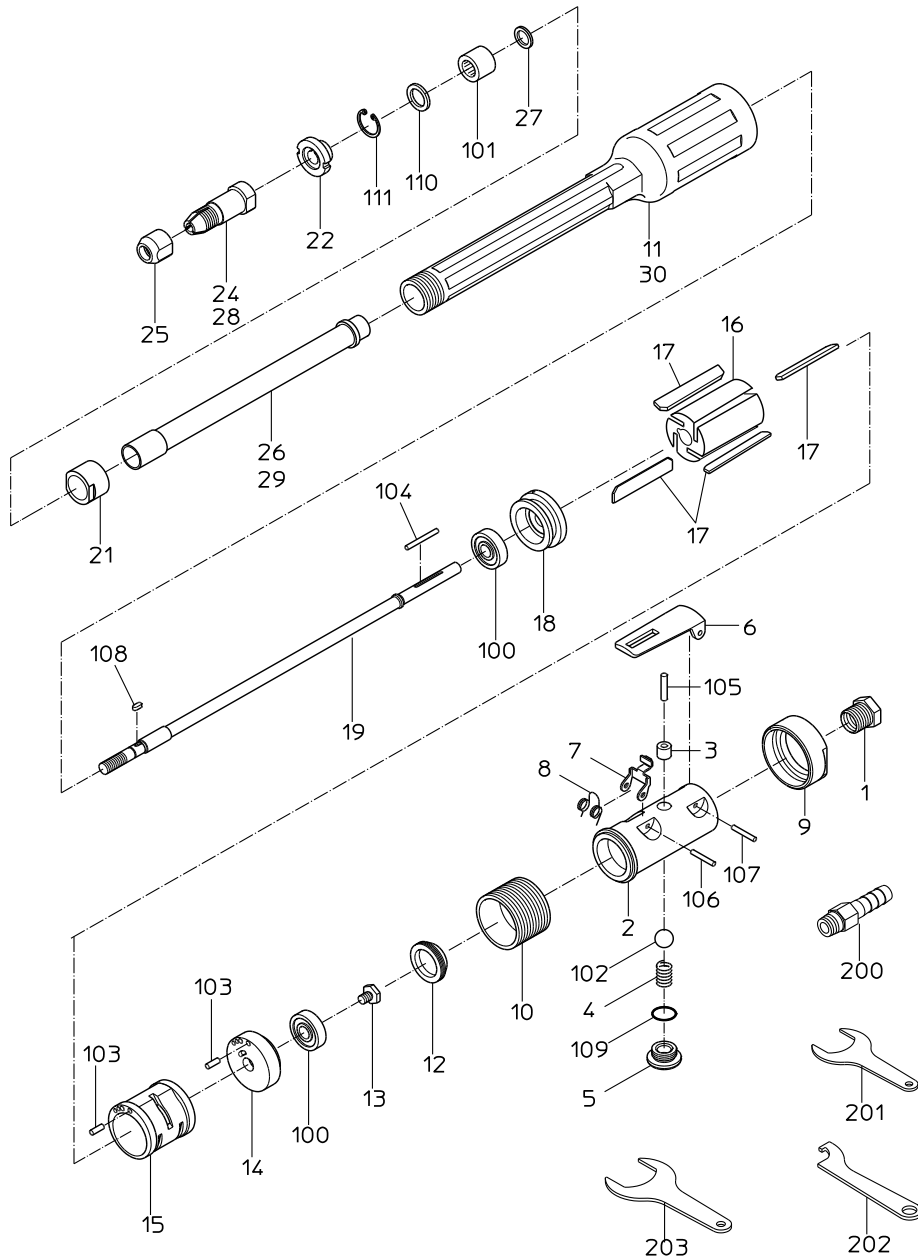

PARTS LIST

NHG-65LKLWA-75

583650

MODEL : **NHG-65LKLWA-75**

583650

ITEM	PART NO.	PART NAME	QTY	NOTE
1	15204080	INLET BUSHING	1	
2		HANDLE	1	*Available as HANDLE WB or HANDLE CP.
3		THROTTLE BUSH	1	*Available as HANDLE WB or HANDLE CP.
4	15102340	THROTTLE SPRING	1	
5	15005490	THROTTLE PLUG	1	
6	15016036	LEVER	1	
7	15005520	STOPPER	1	
8	15017003	SPRING	1	
9	15003560	LOCK NUT	1	
10	15003550	AIR CONNECTOR	1	
11	15017199	ROTOR CASE	1	
12	15003450	PLATE NUT	1	
13	15003460	LOCK SCREW	1	
14		TOP PLATE	1	*Available as TOP PLATE WBR.
15	15003170	CYLINDER	1	
16	15003210	ROTOR	1	
17	15016110	VANE	4	
18		BOTTOM PLATE	1	*Available as BOTTOM PLATE WBR.
19	15414076	STONE SPINDLE	1	
21	15016927	SPINDLE NUT	1	
22	15003140	STONE FLANGE	1	
24	15016923	COLLET BODY	1	
25	15015736	COLLET NUT	1	
26	15416258	EXTENSION	1	
27	15003260	BEARING WASHER	1	
28	18400125	NAME PLATE (ARROW)	1	
29	18400676	NAME PLATE (WARNING)	1	
30		NAME PLATE (MODEL)	1	
100	28201072	BALL BEARING	2	
101	28203074	NEEDLE BEARING	1	
102	28205051	RUBBER BALL	1	
103	28206036	PIN	2	
104	28207067	ROLLER PIN	1	
105	28207233	ROLLER PIN	1	
106	28208061	SPRING PIN	1	
107	25305020	SPRING PIN	1	
108	28209010	KEY	1	
109	61200120	O RING	1	
110	28302047	OIL SEAL	1	
111	25307919	RETAINING RING	1	
200	24901038	HOSE NIPPLE	1	
201	24999108	SPANNER	1	
202	24999125	TURNING SPANNER	1	
203	24999174	SPANNER	1	

NIPPON PNEUMATIC MFG. CO., LTD.

MODEL : **NHG-65LKLWA-75**

583650

ITEM	PART NO.	PART NAME	QTY	NOTE
		ASSY LIST		
	15015656	TOP PLATE WBR		
		14, 100		
	15015657	BOTTOM PLATE WBR		
		18, 100		
	15016924	COLLET CHUCK CP		
		24, 25		
	15017047	HANDLE WB		
		2, 3		
	15017049	HANDLE CP		
		1, 2, 3, 4, 5, 6, 7, 8, 9, 102, 105, 106, 107, 109		