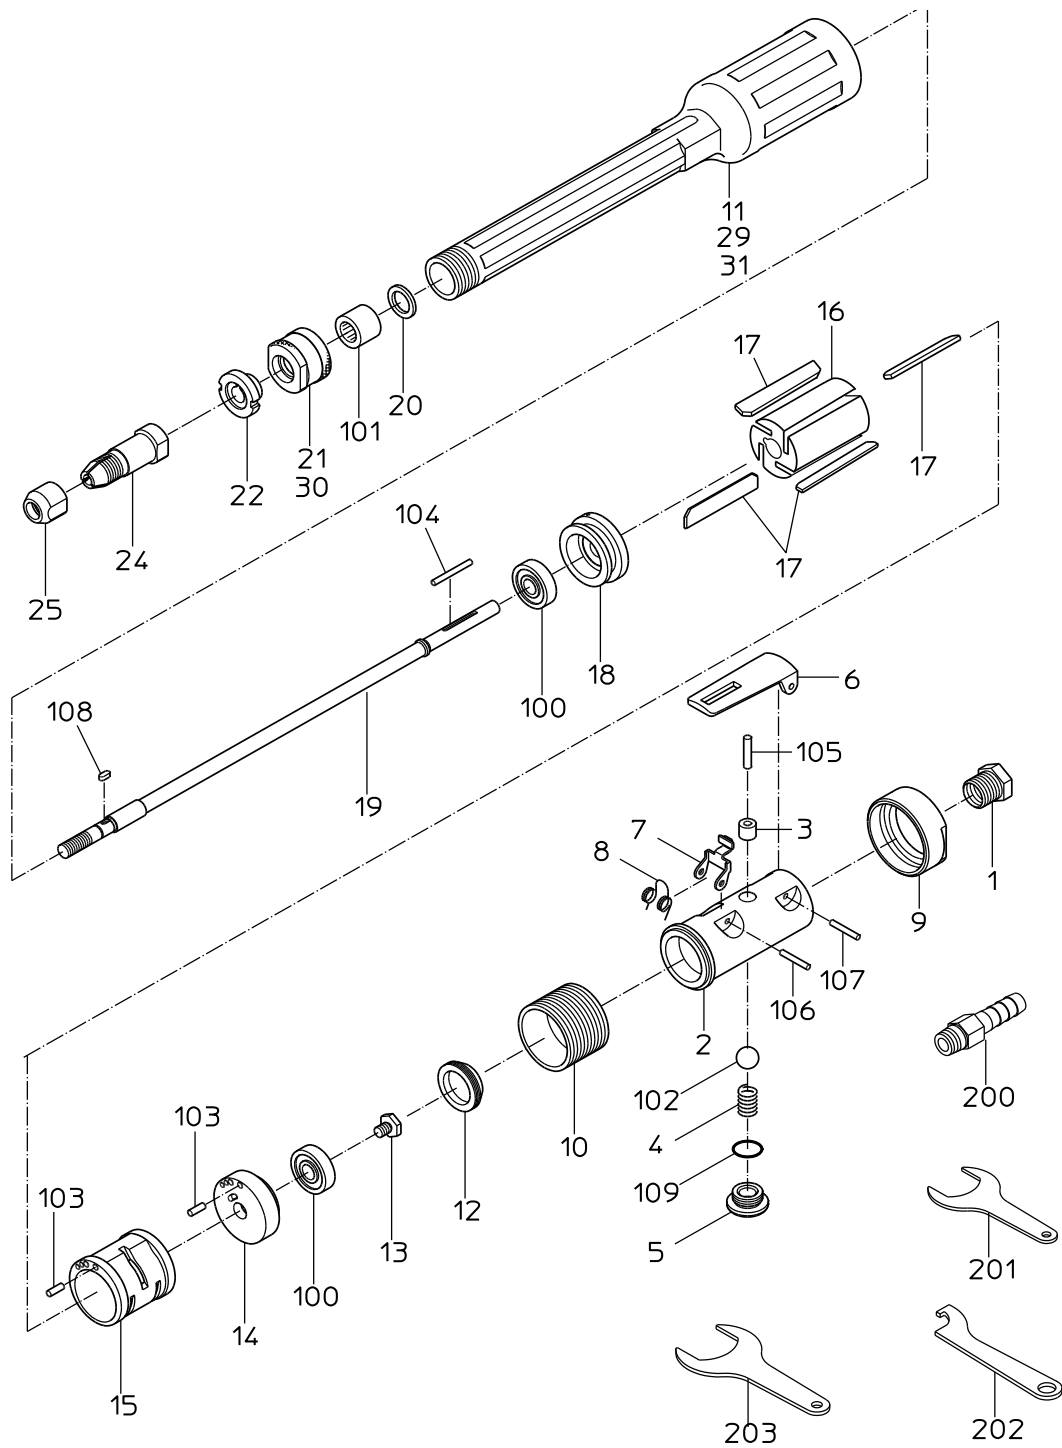

PARTS LIST

NHG-65LKLWA-06

506420

MODEL : NHG-65LKLWA-06

506420

ITEM	PART NO.		PART NAME	QTY	NOTE
1	15204080		INLET BUSHING	1	
2			HANDLE	1	*Available as HANDLE WB or HANDLE CP.
3			THROTTLE BUSH	1	*Available as HANDLE WB or HANDLE CP.
4	15102340		THROTTLE SPRING	1	
5	15005490		THROTTLE PLUG	1	
6	15016036		LEVER	1	
7	15005520		STOPPER	1	
8	15017003		SPRING	1	
9	15003560		LOCK NUT	1	
10	15003550		AIR CONNECTOR	1	
11	15017028		ROTOR CASE	1	
12	15003450		PLATE NUT	1	
13	15003460		LOCK SCREW	1	
14			TOP PLATE	1	*Available as TOP PLATE WBR.
15	15003170		CYLINDER	1	
16	15003210		ROTOR	1	
17	15016110		VANE	4	
18			BOTTOM PLATE	1	*Available as BOTTOM PLATE WBR.
19	15003390		STONE SPINDLE	1	
20	15003260		BEARING WASHER	1	
21	15003240		SPINDLE NUT	1	
22	15017076		STONE FLANGE	1	
24	15016923		COLLET BODY	1	
25	15015736		COLLET NUT	1	
29	18400757		NAME PLATE (MODEL)	1	
30	18400125		NAME PLATE (ARROW)	1	
31	18400738		NAME PLATE (WARNING)	1	
100	28201072		BALL BEARING	2	
101	28203074		NEEDLE BEARING	1	
102	28205051		RUBBER BALL	1	
103	28206036		PIN	2	
104	28207067		ROLLER PIN	1	
105	28207233		ROLLER PIN	1	
106	28208061		SPRING PIN	1	
107	25305020		SPRING PIN	1	
108	28209010		KEY	1	
109	61200120		O RING	1	
200	24901038		HOSE NIPPLE	1	
201	24999108		SPANNER	1	
202	24999125		TURNING SPANNER	1	
203	24999174		SPANNER	1	
			ASSY LIST		
	15017047		HANDLE WB		
		2, 3			
	15017049		HANDLE CP		
		1, 2, 3, 4, 5, 6, 7, 8, 9, 102, 105, 106, 107, 109			
	15015656		TOP PLATE WBR		
		14, 100			
	15015657		BOTTOM PLATE WBR		
		18, 100			

NIPPON PNEUMATIC MFG. CO., LTD.

MODEL : **NHG-65LKLWA-06**

506420

ITEM	PART NO.		PART NAME	QTY	NOTE
	15016924		COLLET CHUCK CP		
		24, 25			