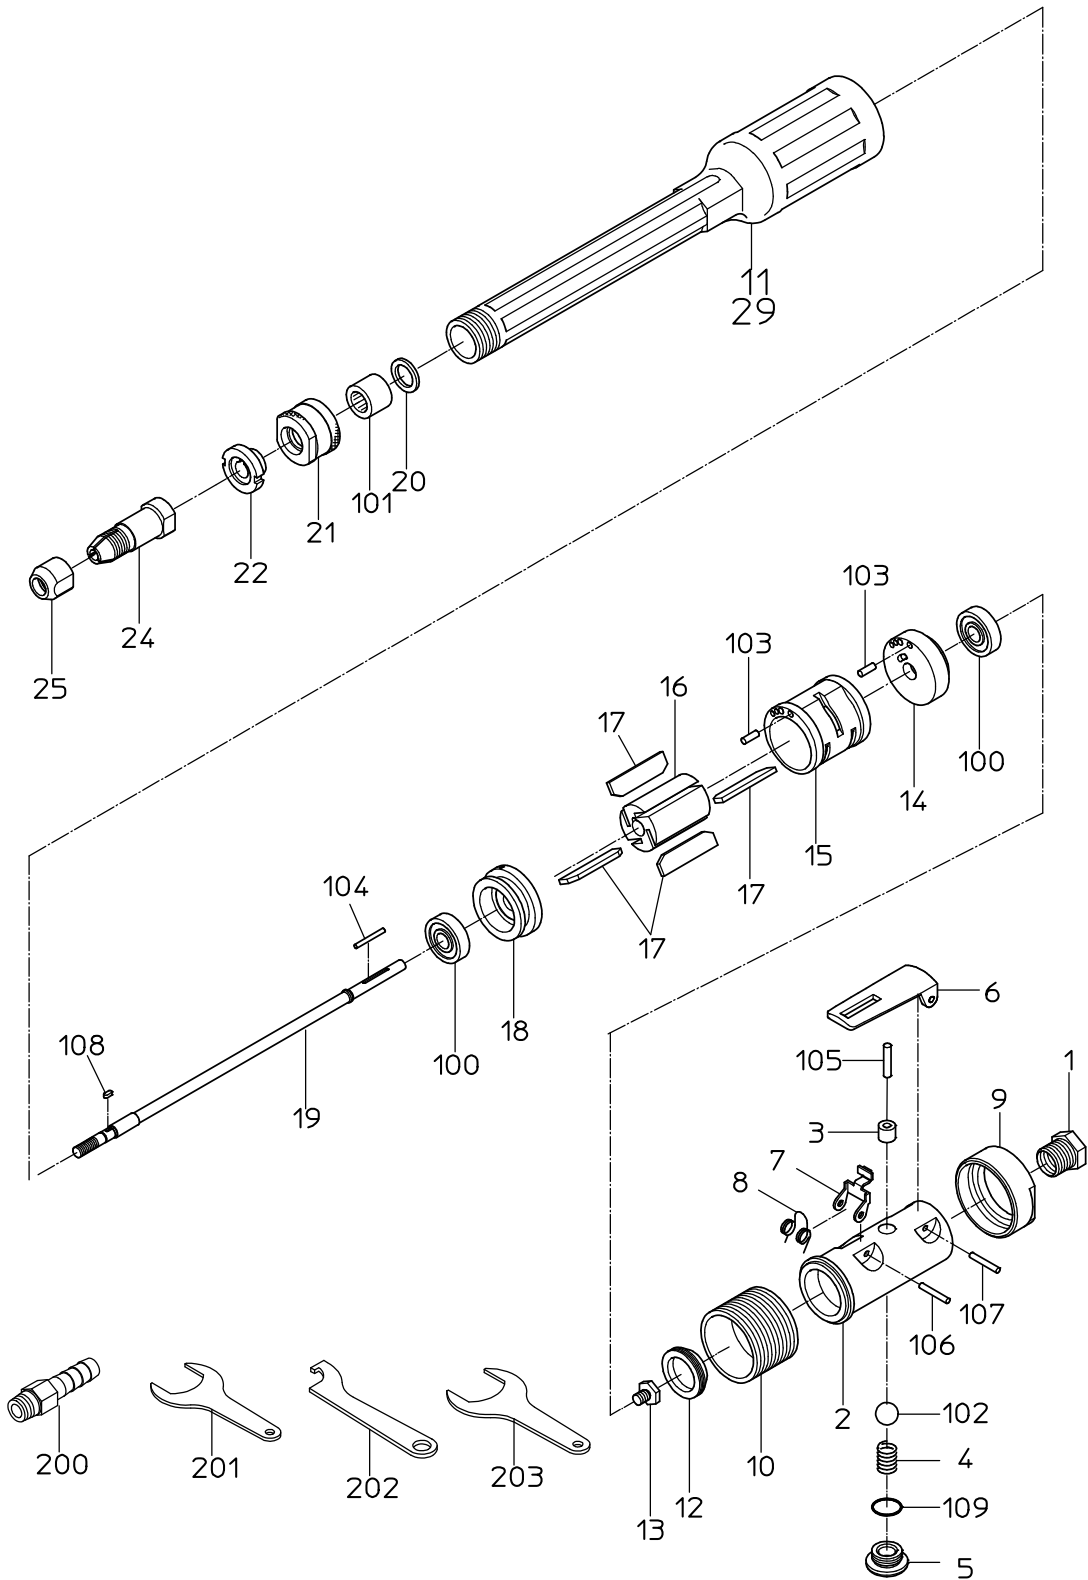

PARTS LIST

NHG-65LKLW-20

501476

NIPPON PNEUMATIC MFG.CO.,LTD.

PARTS LIST

(1/2)

MODEL : **NHG-65LKLW-20**

501476

ITEM	PART NO.	PART NAME	Q'ty
1	15204080	INLET BUSHING	1
2	Not available separately. Available only as HANDLE WB or HANDLE CP (P/No. 15015261 No. 15016046)	HANDLE	1
3	Not available separately. Available only as HANDLE WB or HANDLE CP (P/No. 15015261 No. 15016046)	THROTTLE BUSH	1
4	15102340	THROTTLE SPRING	1
5	15005490	THROTTLE PLUG	1
6	15016036	LEVER	1
7	15005520	STOPPER	1
8	15008230	SPRING	1
9	15003560	LOCK NUT	1
10	15003550	AIR CONNECTOR	1
11	15016047	ROTOR CASE	1
12	15003450	PLATE NUT	1
13	15003460	LOCK SCREW	1
14	15003440	TOP PLATE	1
15	15003170	CYLINDER	1
16	15003210	ROTOR	1
17	15016110	VANE	4
18	15003200	BOTTOM PLATE	1
19	15003390	STONE SPINDLE	1
20	15003260	BEARING WASHER	1
21	15003240	SPINDLE NUT	1
22	15003140	STONE FLANGE	1
24	Not available separately. Available only as COLLET CHUCK CP (P/No. 15015755)	COLLET BODY(6.35)	1
25	Not available separately. Available only as COLLET CHUCK CP (P/No. 15015755)	COLLET NUT	1
29	18400488	NAME PLATE	1
100	28201072	BALL BEARING	2
101	28203074	NEEDLE BEARING	1
102	28205051	RUBBER BALL	1
103	28206036	PIN	2
104	28207067	ROLLER PIN	1
105	28207233	ROLLER PIN	1
106	28208061	SPRING PIN	1
107	25305020	SPRING PIN	1
108	28209010	KEY	1
109	61200120	O RING	1
201	24999108	SPANNER	1
202	24999125	TURNING SPANNER	1
203	24999174	SPANNER	1

PARTS LIST

(2/2)

MODEL : **NHG-65LKLW-20**

501476

ITEM	PART NO.	PART NAME	Q'ty
	ASSY LIST		
	15015261	HANDLE WB	
	2, 3		
	15016046	HANDLE CP	
	1, 2, 3, 4, 5, 6, 7, 8, 9, 102, 105, 106, 107, 109		
	15015656	TOP PLATE WBR	
	14, 100		
	15015657	BOTTOM PLATE WBR	
	18, 100		
	15015755	COLLET CHUCK CP	
	24, 25		