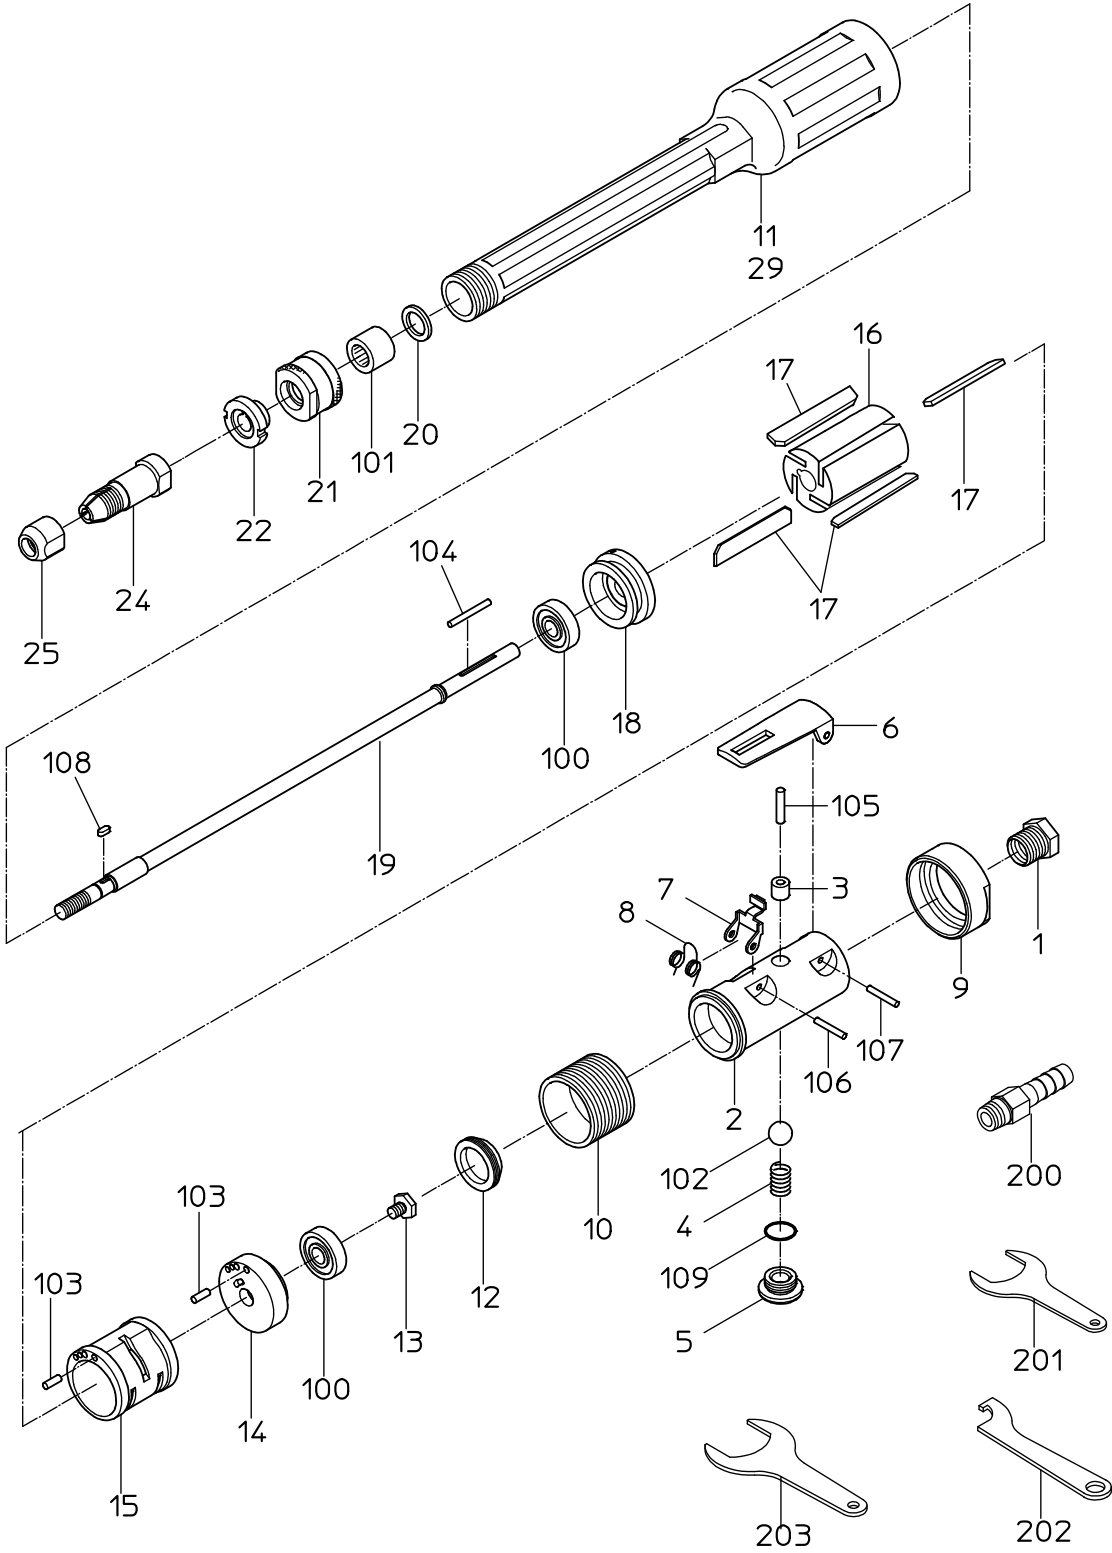

PARTS LIST

NHG-65LKLW

505203

PARTS LIST

(1/2)

MODEL : **NHG-65LKLW**

505203

ITEM	PART NO.	PART NAME	Q'ty
1	15204080	INLET BUSHING	1
2	Not available separately. Available only as HANDLE WB or HANDLE CP (P/No. 15015261 No. 15016046)	HANDLE	1
3	Not available separately. Available only as HANDLE WB or HANDLE CP (P/No. 15015261 No. 15016046)	THROTTLE BUSH	1
4	15102340	THROTTLE SPRING	1
5	15005490	THROTTLE PLUG	1
6	15016036	LEVER	1
7	15005520	STOPPER	1
8	15008230	SPRING	1
9	15003560	LOCK NUT	1
10	15003550	AIR CONNECTOR	1
11	15016047	ROTOR CASE	1
12	15003450	PLATE NUT	1
13	15003460	LOCK SCREW	1
14	15003440	TOP PLATE	1
15	15003170	CYLINDER	1
16	15003210	ROTOR	1
17	15016110	VANE	4
18	15003200	BOTTOM PLATE	1
19	15003390	STONE SPINDLE	1
20	15003260	BEARING WASHER	1
21	15003240	SPINDLE NUT	1
22	15003140	STONE FLANGE	1
24	Not available separately. Available only as COLLET CHUCK CP (P/No. 15016924)	COLLET BODY	1
25	Not available separately. Available only as COLLET CHUCK CP (P/No. 15016924)	COLLET NUT	1
29	18400676	NAME PLATE	1
100	28201072	BALL BEARING	2
101	28203074	NEEDLE BEARING	1
102	28205051	RUBBER BALL	1
103	28206036	PIN	2
104	28207067	ROLLER PIN	1
105	28207233	ROLLER PIN	1
106	28208061	SPRING PIN	1
107	25305020	SPRING PIN	1
108	28209010	KEY	1
109	61200120	O RING	1
200	24901038	HOSE NIPPLE	1
201	24999108	SPANNER	1
202	24999125	TURNING SPANNER	1
203	24999174	SPANNER	1

PARTS LIST

(2/2)

MODEL : **NHG-65LKLW**

505203

ITEM	PART NO.	PART NAME	Q' ty
	ASSY LIST		
	15015261	HANDLE WB	
	2, 3		
	15016046	HANDLE CP	
	1, 2, 3, 4, 5, 6, 7, 8, 9, 102, 105, 106, 107, 109		
	15015656	TOP PLATE WBR	
	14, 100		
	15015657	BOTTOM PLATE WBR	
	18, 100		
	15016924	COLLET CHUCK CP	
	24, 25		