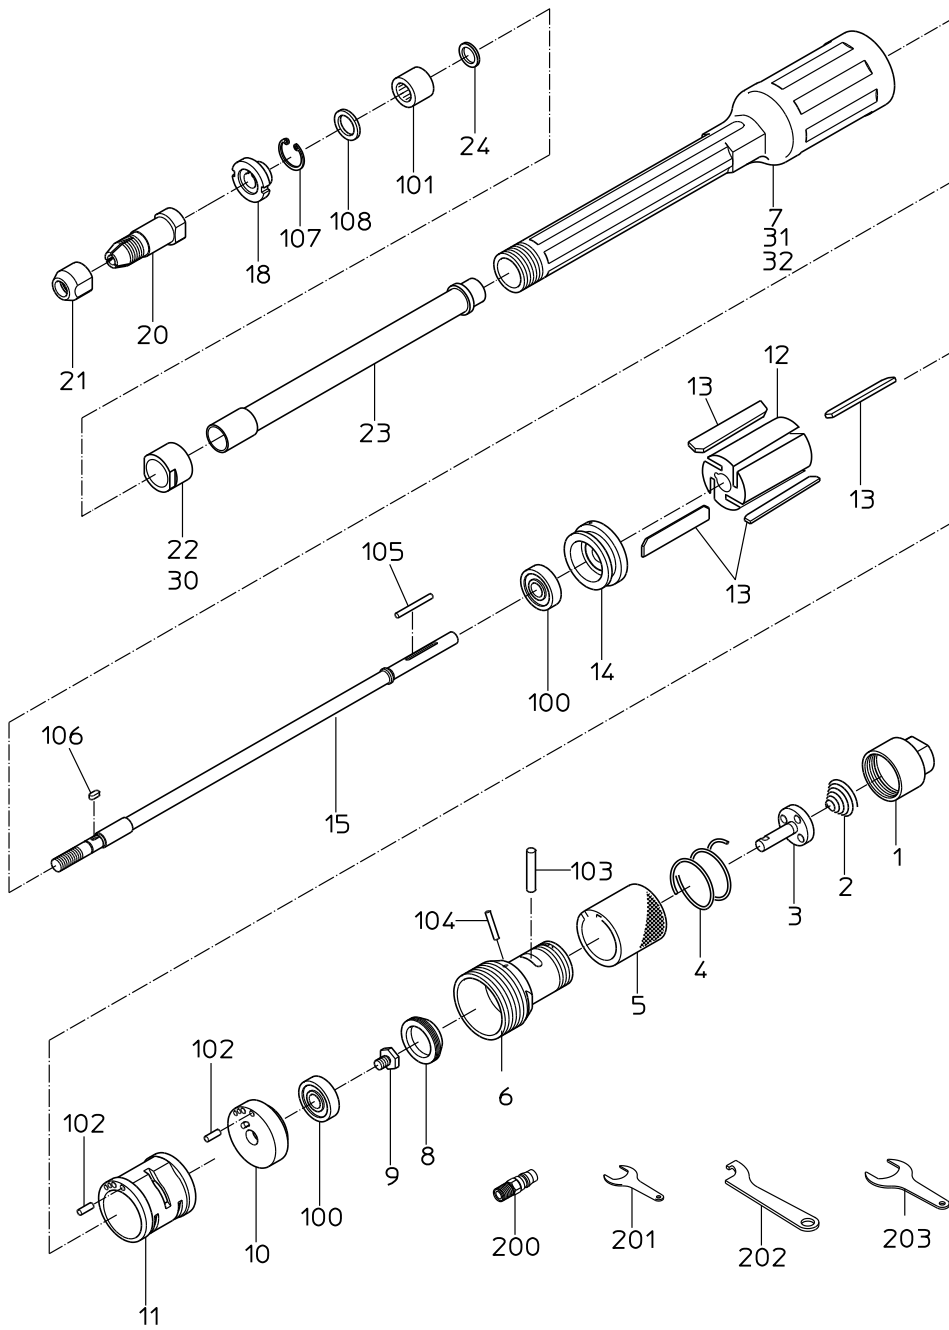

# PARTS LIST

## NHG-65LKA-75

583801

MODEL : NHG-65LKA-75

583801

ITEM	PART NO.	PART NAME	QTY	NOTE
1	15006960	INLET BUSHING	1	
2	15007640	THROTTLE SPRING	1	
3	15016883	THROTTLE VALVE	1	
4	15007660	PUSH SPRING	1	
5	15005990	GRIP	1	
6	15003400	HANDLE	1	
7	15017199	ROTOR CASE	1	
8	15003450	PLATE NUT	1	
9	15003460	LOCK SCREW	1	
10		TOP PLATE	1	Available as TOP PLATE WBR
11	15003170	CYLINDER	1	
12	15003210	ROTOR	1	
13	15017075	VANE	4	
14		BOTTOM PLATE	1	Available as BOTTOM PLATE WBR
15	15414076	STONE SPINDLE	1	
18	15017076	STONE FLANGE	1	
20	15016923	COLLET BODY	1	
21	15015736	COLLET NUT	1	
22	15016927	SPINDLE NUT	1	
23	15416258	EXTENSION	1	
24	15003260	BEARING WASHER	1	
30	18400125	NAME PLATE (ARROW)	1	
31	18400738	NAME PLATE (WARNING)	1	
32		NAME PLATE (MODEL)	1	
100	28201072	BALL BEARING	2	
101	28203074	NEEDLE BEARING	1	
102	28206036	PIN	2	
103	28206062	PIN	1	
104	28207052	ROLLER PIN	1	
105	28207067	ROLLER PIN	1	
106	28209010	KEY	1	
107	25307919	RETAINING RING	1	
108	28302047	OIL SEAL	1	
200	24901010	COUPLER PLUG	1	
201	24999108	SPANNER	1	
202	24999125	TURNING SPANNER	1	
203	24999174	SPANNER	1	
		ASSY LIST		
	15016885	HANDLE CP		
		1, 2, 3, 4, 5, 6, 103, 104		
	15016987	TOP PLATE WBR		
		1, 2, 3, 4, 5, 6, 103, 104		
	15016988	BOTTOM PLATE WBR		
		14, 100		
	15016924	COLLET CHUCK CP		
		20, 21		