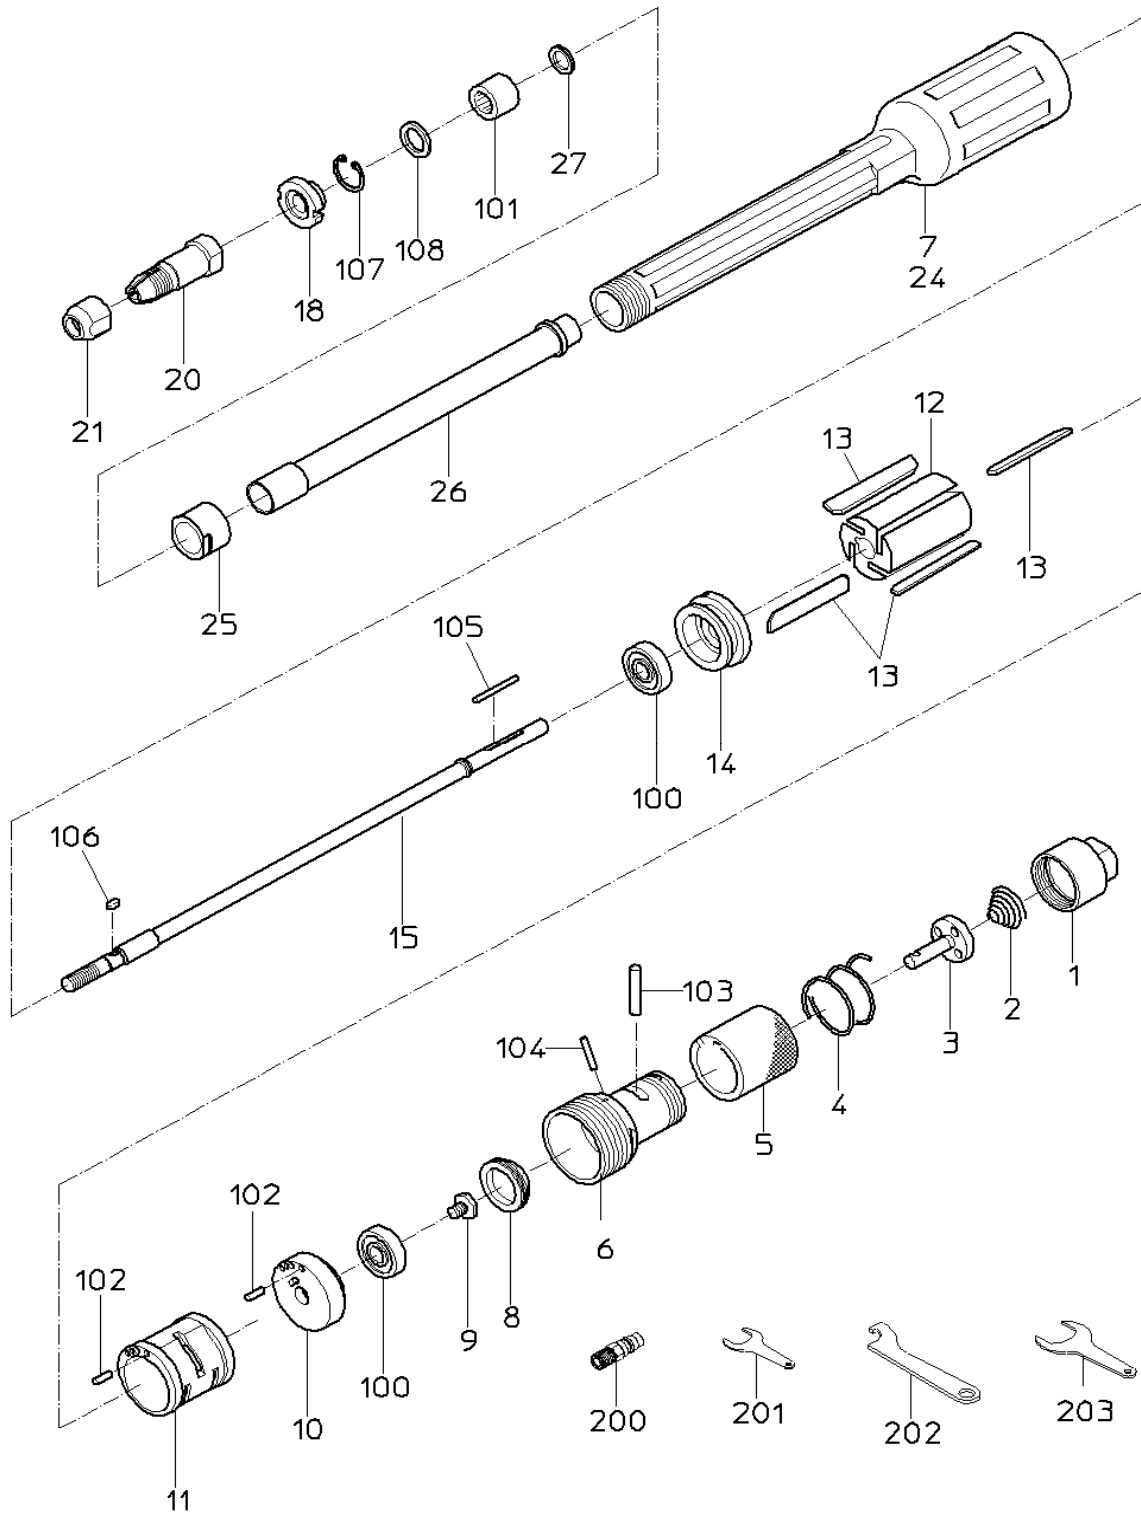

PARTS LIST

NHG-65LK-75

581413

NIPPON PNEUMATIC MFG. CO., LTD

MODEL : **NHG-65LK-75**

581413

ITEM	PART NO.	PART NAME	QTY	NOTE
1	15006960	INLET BUSHING	1	
2	15007640	THROTTLE SPRING	1	
3	15016883	THROTTLE VALVE	1	
4	15007660	PUSH SPRING	1	
5	15005990	GRIP	1	
6	15003400	HANDLE	1	
7	15017028	ROTOR CASE	1	
8	15003450	PLATE NUT	1	
9	15003460	LOCK SCREW	1	
10		TOP PLATE	1	Available as TOP PLATE WBR
11	15003170	CYLINDER	1	
12	15003210	ROTOR	1	
13	15017075	VANE	4	
14		BOTTOM PLATE	1	Available as BOTTOM PLATE WBR
15	15414076	STONE SPINDLE	1	
18	15003140	STONE FLANGE	1	
20		COLLET BODY	1	Available as COLLET CHUCK CP
21		COLLET NUT	1	Available as COLLET CHUCK CP
24	18400488	NAME PLATE	1	
25	15016927	SPINDLE NUT	1	
26	15416258	EXTENSION	1	
27	15003260	BEARING WASHER	1	
100	28201186	BALL BEARING	2	
101	28203074	NEEDLE BEARING	1	
102	28206036	PIN	2	
103	28206062	PIN	1	
104	28207052	ROLLER PIN	1	
105	28207067	ROLLER PIN	1	
106	28209010	KEY	1	
107	25307919	RETAINING RING	1	
108	28302047	OIL SEAL	1	
200	24901010	COUPLER PLUG	1	
201	24999108	SPANNER	1	
202	24999125	TURNING SPANNER	1	
203	24999174	SPANNER	1	
		ASSY LIST		
	15016885	HANDLE CP		
		1, 2, 3, 4, 5, 6, 103, 104		
	15016987	TOP PLATE WBR		
		1, 2, 3, 4, 5, 6, 103, 104		
	15016988	BOTTOM PLATE WBR		
		14, 100		
	15016924	COLLET CHUCK CP		
		20, 21		