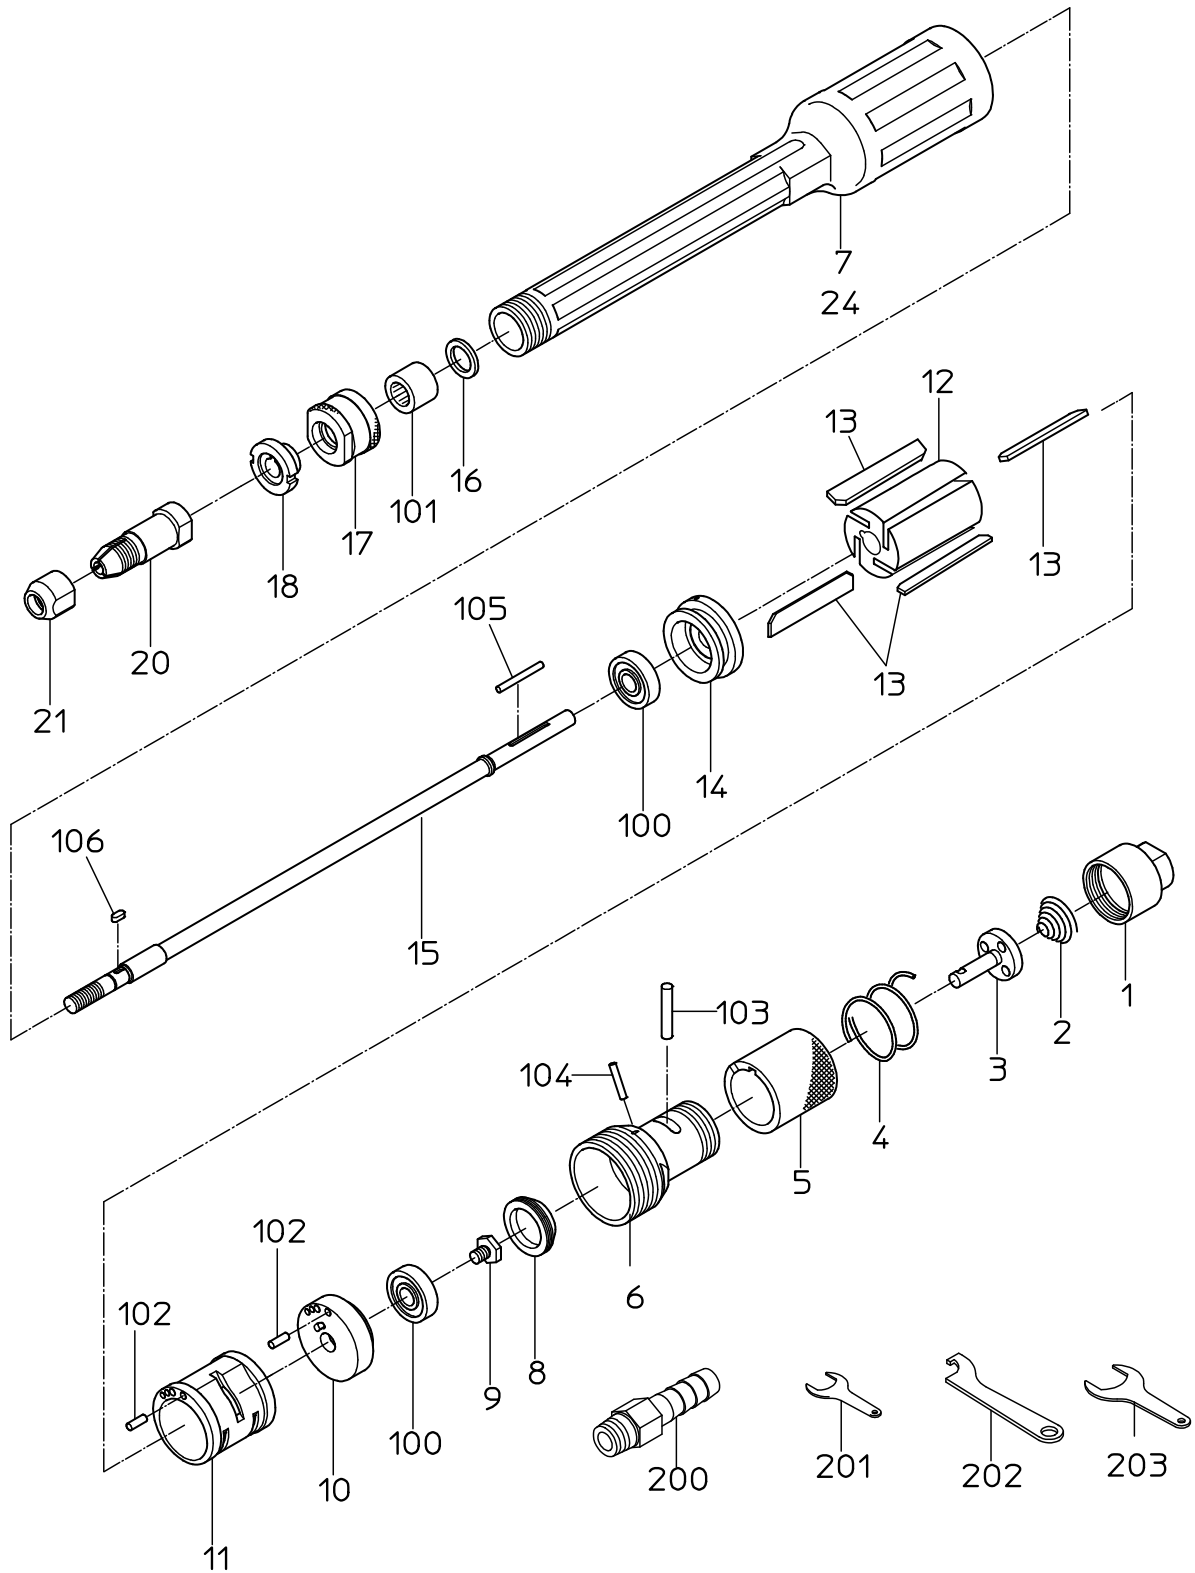

# PARTS LIST

## NHG-65LK-20

501419

NIPPON PNEUMATIC MFG. CO., LTD.

# PARTS LIST

(1/1)

MODEL : **NHG-65LK**

501419

ITEM	PART NO.	PART NAME	Q'ty
1	15006960	INLET BUSHING	1
2	15007640	THROTTLE SPRING	1
3	15007770	THROTTLE VALVE	1
4	15007660	PUSH SPRING	1
5	15005990	GRIP	1
6	Not available separately. Available only as HANDLE CP (P/No. 15015231)	HANDLE	1
7	15016047	ROTOR CASE	1
8	15003450	PLATE NUT	1
9	15003460	LOCK SCREW	1
10	15003440	TOP PLATE	1
11	15003170	CYLINDER	1
12	15003210	ROTOR	1
13	15016110	VANE	4
14	15003200	BOTTOM PLATE	1
15	15003390	STONE SPINDLE	1
16	15003260	BEARING WASHER	1
17	15003240	SPINDLE NUT	1
18	15003140	STONE FLANGE	1
20	Not available separately. Available only as COLLET CHUCK CP (P/No. 15015755)	COLLET BODY(6.35)	1
21	Not available separately. Available only as COLLET CHUCK CP (P/No. 15015755)	COLLET NUT	1
24		NAME PLATE	1
100	28201072	BALL BEARING	2
101	28203074	NEEDLE BEARING	1
102	28206036	PIN	2
103	28206062	PIN	1
104	28207052	ROLLER PIN	1
105	28207067	ROLLER PIN	1
106	28209010	KEY	1
201	24999108	SPANNER	1
202	24999125	TURNING SPANNER	1
203	24999174	SPANNER	1
	ASSY LIST		
	15015231	HANDLE CP	
	1, 2, 3, 4, 5, 6, 103, 104		
	15015656	TOP PLATE WBR	
	10, 100		
	15015657	BOTTOM PLATE WBR	
	14, 100		
	15015755	COLLET CHUCK CP	
	20, 21		