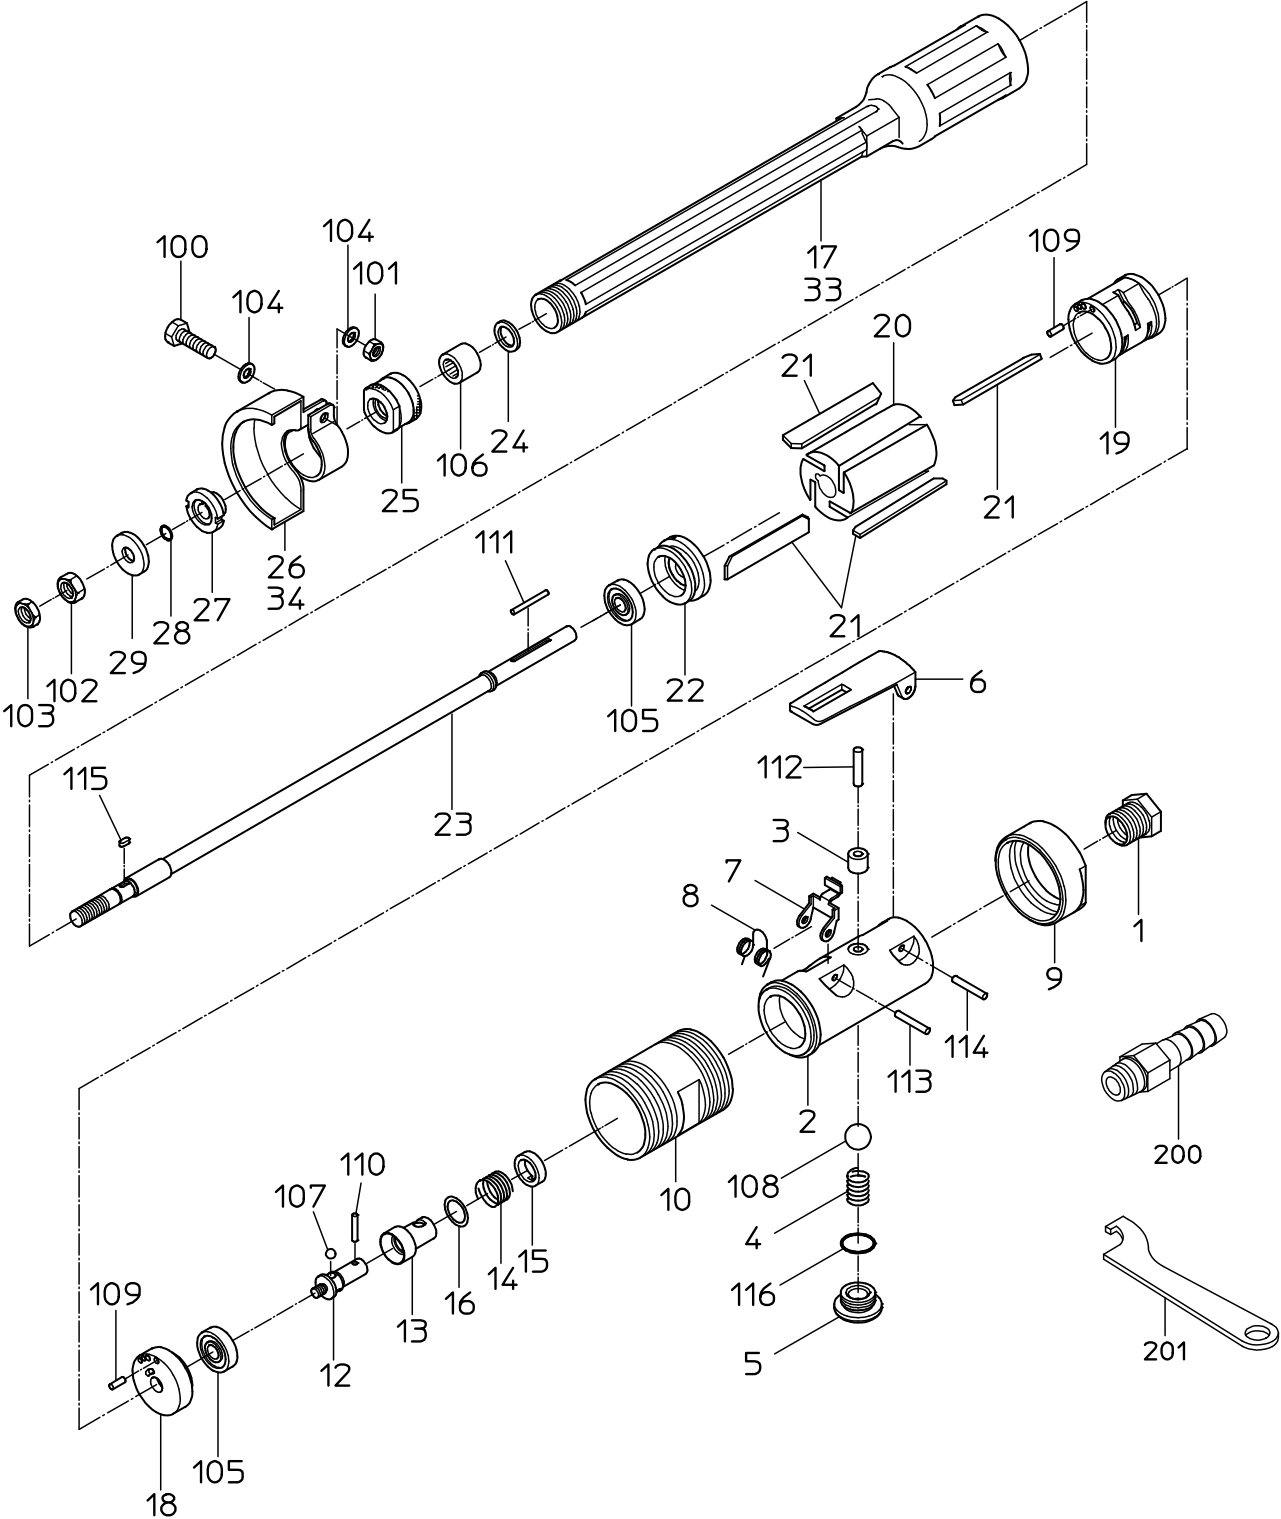

# PARTS LIST

## NHG-65LDLW

505242

# PARTS LIST

(1/2)

MODEL : **NHG-65LDLW**

505242

ITEM	PART NO.	PART NAME	Q'ty
1	15204080	INLET BUSHING	1
2	Not available separately. Available only as HANDLE WB or HANDLE CP (P/No. 15015261 No. 15016046)	HANDLE	1
3	Not available separately. Available only as HANDLE WB or HANDLE CP (P/No. 15015261 No. 15016046)	THROTTLE BUSH	1
4	15102340	THROTTLE SPRING	1
5	15005490	THROTTLE PLUG	1
6	15016036	LEVER	1
7	15005520	STOPPER	1
8	15008230	SPRING	1
9	15003560	LOCK NUT	1
10	15015593	AIR CONNECTOR	1
12	15003100	GOVERNOR BODY	1
13	15003090	GOVERNOR VALVE	1
14	15003080	GOVERNOR SPRING	1
15	15003120	GOVERNOR WASHER	1
16	15003280	SHIN WASHER	1
17	15016047	ROTOR CASE	1
18	15003180	TOP PLATE	1
19	15003170	CYLINDER	1
20	15003210	ROTOR	1
21	15016110	VANE	4
22	15003200	BOTTOM PLATE	1
23	15003390	STONE SPINDLE	1
24	15003260	BEARING WASHER	1
25	15003240	SPINDLE NUT	1
26	Not available separately. Available only as STONE COVER CP (P/No. 15015227)	STONE COVER	1
27	15003140	STONE FLANGE	1
28	15003270	STOPPER RING	1
29	15003150	STONE WASHER	1
33		NAME PLATE	1
34		NAME PLATE	1
100	72206018	HEX. BOLT	1
101	76111206	NUT	1
102	28100380	NUT	1
103	28100387	NUT	1
104	76310206	WASHER	2
105	28201072	BALL BEARING	2
106	28203074	NEEDLE BEARING	1
107	28205026	STEEL BALL	3
108	28205051	RUBBER BALL	1
109	28206036	PIN	2
110	28209075	ROLLER PIN	1