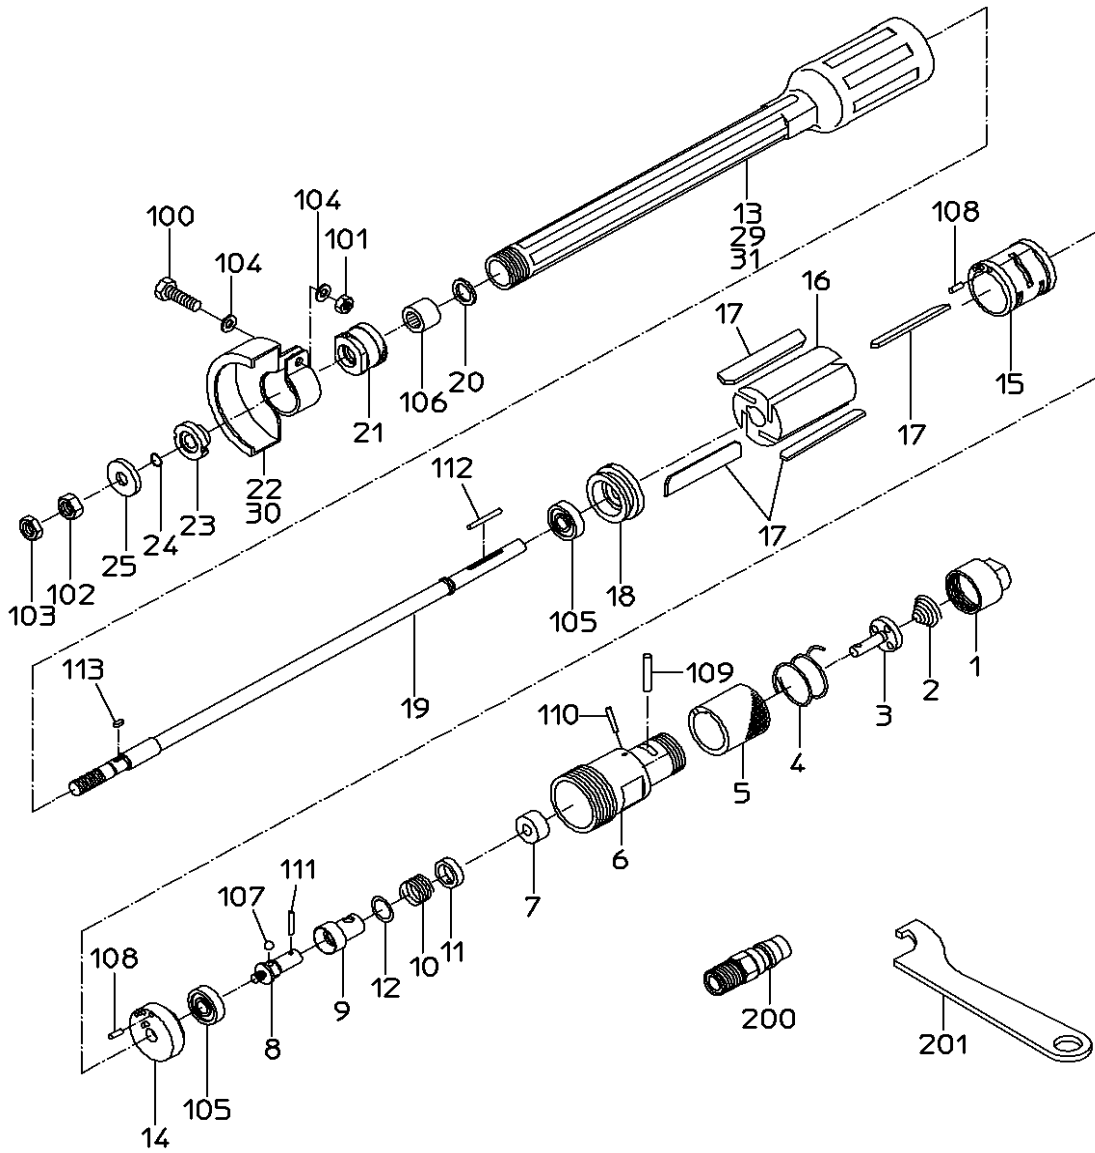

PARTS LIST

NHG-65LD

505508

型式 MODEL: **NHG-65LD**

ITEM	PART NO.	PART NAME	Q' ty	NOTE
1	15006960	INLET BUSHING	1	
2	15007640	THROTTLE SPRING	1	
3	15016883	THROTTLE VALVE	1	
4	15007660	PUSH SPRING	1	
5	15005990	GRIP	1	
6		HANDLE	1	Available as HANDLE WB
7		GOVERNOR BUSH	1	Available as HANDLE WB
8	15003100	GOVERNOR BODY	1	
9	15003090	GOVERNOR VALVE	1	
10	15003080	GOVERNOR SPRING	1	
11	15003120	GOVERNOR WASHER	1	
12	15003280	SHIN WASHER	1	
13	15017199	ROTOR CASE	1	
14		TOP PLATE	1	Available as TOP PLATE WBR.
15	15003170	CYLINDER	1	
16	15003210	ROTOR	1	
17	15016110	VANE	4	
18		BOTTOM PLATE	1	Available as BOTTOM PLATE WBR.
19	15003390	STONE SPINDLE	1	
20	15003260	BEARING WASHER	1	
21	15003240	SPINDLE NUT	1	
22	15017167	STONE COVER	1	
23	15017076	STONE FLANGE	1	
24	15003270	STOPPER RING	1	
25	15017112	STONE WASHER	1	
29		NAME PLATE (MODEL)	1	
30	18400073	NAME PLATE (ARROW)	1	
31	18400463	NAME PLATE (WARNING)	1	
100	72206020	HEX. BOLT	1	
101	76111206	NUT	1	
102	28100380	NUT	1	
103	28100387	NUT	1	
104	76310206	WASHER	2	
105	28201072	BALL BEARING	2	
106	28203074	NEEDLE BEARING	1	
107	28205026	STEEL BALL	3	
108	28206036	PIN	2	
109	28206062	PIN	1	
110	28207052	ROLLER PIN	1	
111	28209075	ROLLER PIN	1	
112	28207067	ROLLER PIN	1	
113	28209010	KEY	1	
200	24901010	COUPLER PLUG	1	
201	24999125	TURNING SPANNER	1	

型式 MODEL: **NHG-65LD**

ITEM	PART NO.	PART NAME	Q' ty	NOTE
		ASSY LIST		
	15015226	GOVERNOR CP		
		8, 9, 10, 11, 12, 107, 111		
	15017185	STONE COVER CP		
		22, 30, 100, 101, 104		
	15017091	HANDLE CP		
		1, 2, 3, 4, 5, 6, 7, 109, 110		
	15017092	HANDLE WB		
		6, 7		
	15015657	BOTTOM PLATE WBR		
		18, 105		
	15015674	TOP PLATE WBR		
		14, 105		