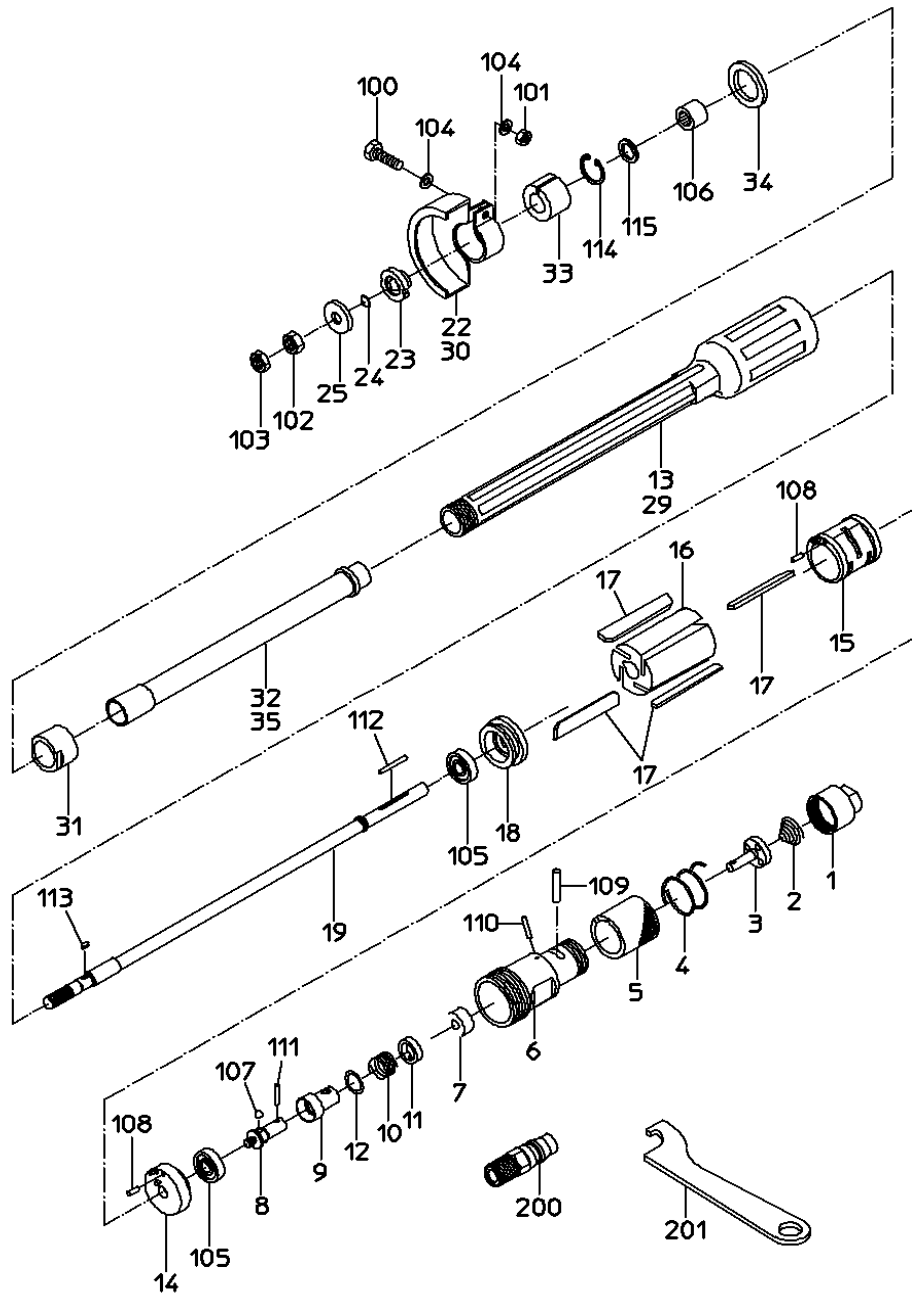

PARTS LIST

NHG-65LD-75

583741

MODEL: **NHG-65LD-75**

583741

ITEM	PART NO.	PART NAME	QTY	NOTE
1	15006960	INLET BUSHING	1	
2	15007640	THROTTLE SPRING	1	
3	15016883	THROTTLE VALVE	1	
4	15007660	PUSH SPRING	1	
5	15005990	GRIP	1	
6		HANDLE	1	*Available as HANDLE WB
7		GOVERNOR BUSH	1	*Available as HANDLE WB
8	15003100	GOVERNOR BODY	1	
9	15003090	GOVERNOR VALVE	1	
10	15003080	GOVERNOR SPRING	1	
11	15003120	GOVERNOR WASHER	1	
12	15003280	SHIN WASHER	1	
13	15017199	ROTOR CASE	1	
14		TOP PLATE	1	*Available as TOP PLATE WBR
15	15003170	CYLINDER	1	
16	15003210	ROTOR	1	
17	15017075	VANE	4	
18		BOTTOM PLATE	1	*Available as BOTTOM PLATE WBR
19	15414076	STONE SPINDLE	1	
22	15017167	STONE COVER	1	
23	15017076	STONE FLANGE	1	
24	15003270	STOPPER RING	1	
25	15017112	STONE WASHER	1	
29		NAME PLATE (MODEL)	1	
30	18400073	NAME PLATE (ARROW)	1	
31	15016927	SPINDLE NUT	1	
32	15416258	EXTENSION	1	
33	15414079	ADAPTOR	1	
34	15003260	BEARING WASHER	1	
35	18400463	NAME PLATE (WARNING)	1	
100	72206020	BOLT	1	
101	76111206	NUT	1	
102	28100380	NUT	1	
103	28100387	NUT	1	
104	76310206	WASHER	2	
105	28201186	BALL BEARING	2	
106	28203074	NEEDLE BEARING	1	
107	28205026	STEEL BALL	3	
108	28206036	PIN	2	
109	28206062	PIN	1	
110	28207052	ROLLER PIN	1	
111	28209075	ROLLER PIN	1	
112	28207067	ROLLER PIN	1	
113	28209010	KEY	1	
114	25307919	RETAINING RING	1	
115	28302047	OIL SEAL	1	
200	24901010	COUPLER PLUG	1	

NIPPON PNEUMATIC MFG. CO., LTD.

MODEL: **NHG-65LD-75**

583741

ITEM	PART NO.		PART NAME	QTY	NOTE
201	24999125		TURNING SPANNER	1	
			ASSY LIST		
	15015226		GOVERNOR CP		
		8, 9, 10, 11, 12, 107, 111			
	15015227		STONE COVER CP		
		22, 30, 100, 101, 104			
	15017015		HANDLE CP		
		1, 2, 3, 4, 5, 6, 7, 109, 110			
	15017016		HANDLE WB		
		6, 7			
	15017160		BOTTOM PLATE WBR		
		18, 105			
	15017161		TOP PLATE WBR		
		14, 105			