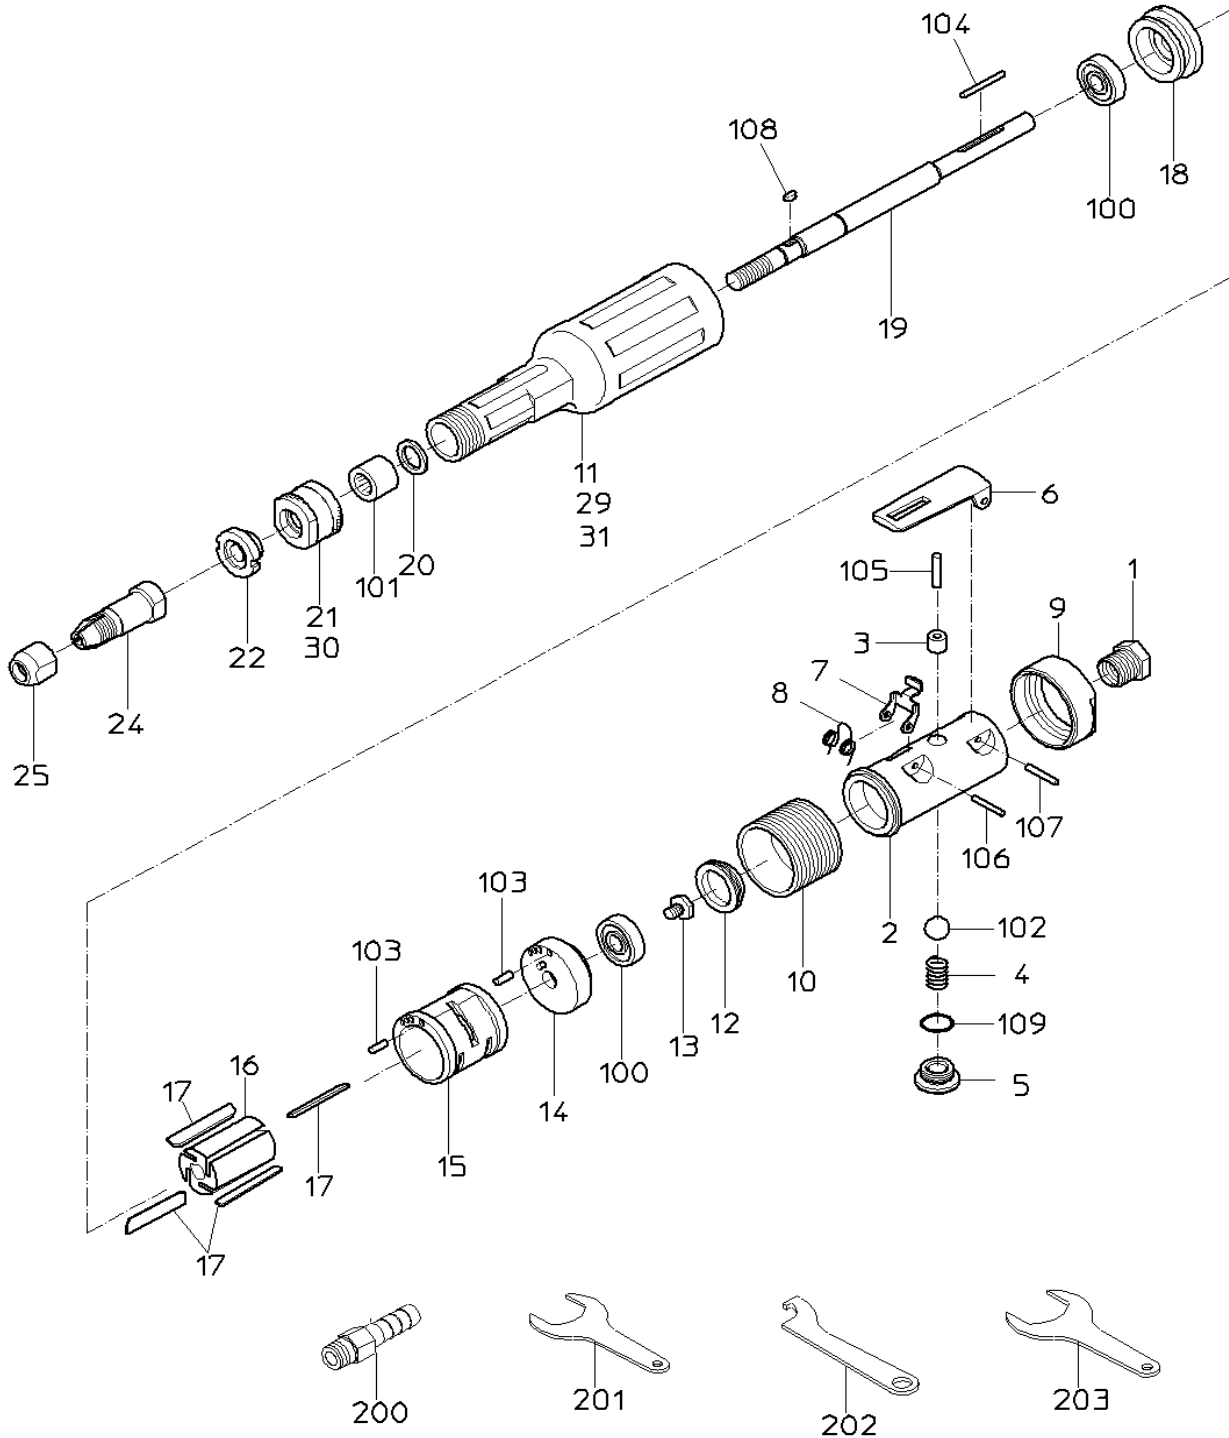

PARTS LIST

NHG-65KLWA-06

506371

MODEL : **NHG-65KLWA-06**

506371

ITEM	PART NO.	PART NAME	QTY	NOTE
1	15204080	INLET BUSHING	1	
2		HANDLE	1	*Available as HANDLE WB or HANDLE CP.
3		THROTTLE BUSH	1	*Available as HANDLE WB or HANDLE CP.
4	15102340	THROTTLE SPRING	1	
5	15005490	THROTTLE PLUG	1	
6	15016036	LEVER	1	
7	15005520	STOPPER	1	
8	15017003	SPRING	1	
9	15003560	LOCK NUT	1	
10	15003550	AIR CONNECTOR	1	
11	15017027	ROTOR CASE	1	
12	15003450	PLATE NUT	1	
13	15003460	LOCK SCREW	1	
14		TOP PLATE	1	*Available as TOP PLATE WBR.
15	15003170	CYLINDER	1	
16	15003210	ROTOR	1	
17	15016110	VANE	4	
18		BOTTOM PLATE	1	*Available as BOTTOM PLATE WBR.
19	15003250	STONE SPINDLE	1	
20	15003260	BEARING WASHER	1	
21	15003240	SPINDLE NUT	1	
22	15017076	STONE FLANGE	1	
24	15016923	COLLET BODY	1	
25	15015736	COLLET NUT	1	
29		NAME PLATE (MODEL)	1	
30	18400125	NAME PLATE (ARROW)	1	
31	18400738	NAME PLATE (WARNING)	1	
100	28201072	BALL BEARING	2	
101	28203074	NEEDLE BEARING	1	
102	28205051	RUBBER BALL	1	
103	28206036	PIN	2	
104	28207067	ROLLER PIN	1	
105	28207233	ROLLER PIN	1	
106	28208061	SPRING PIN	1	
107	25305020	SPRING PIN	1	
108	28209010	KEY	1	
109	61200120	O RING	1	
200	24901038	HOSE NIPPLE	1	
201	24999108	SPANNER	1	
202	24999125	TURNING SPANNER	1	
203	24999174	SPANNER	1	
		ASSY LIST		
	15017047	HANDLE WB		
		2, 3		
	15017049	HANDLE CP		
		1, 2, 3, 4, 5, 6, 7, 8, 9, 102, 105, 106, 107, 109		
	15015656	TOP PLATE WBE		
		14, 100		
	15015657	BOTTOM PLATE WBR		
		18, 100		
	15016924	COLLET CHUCK CP		
		24, 25		