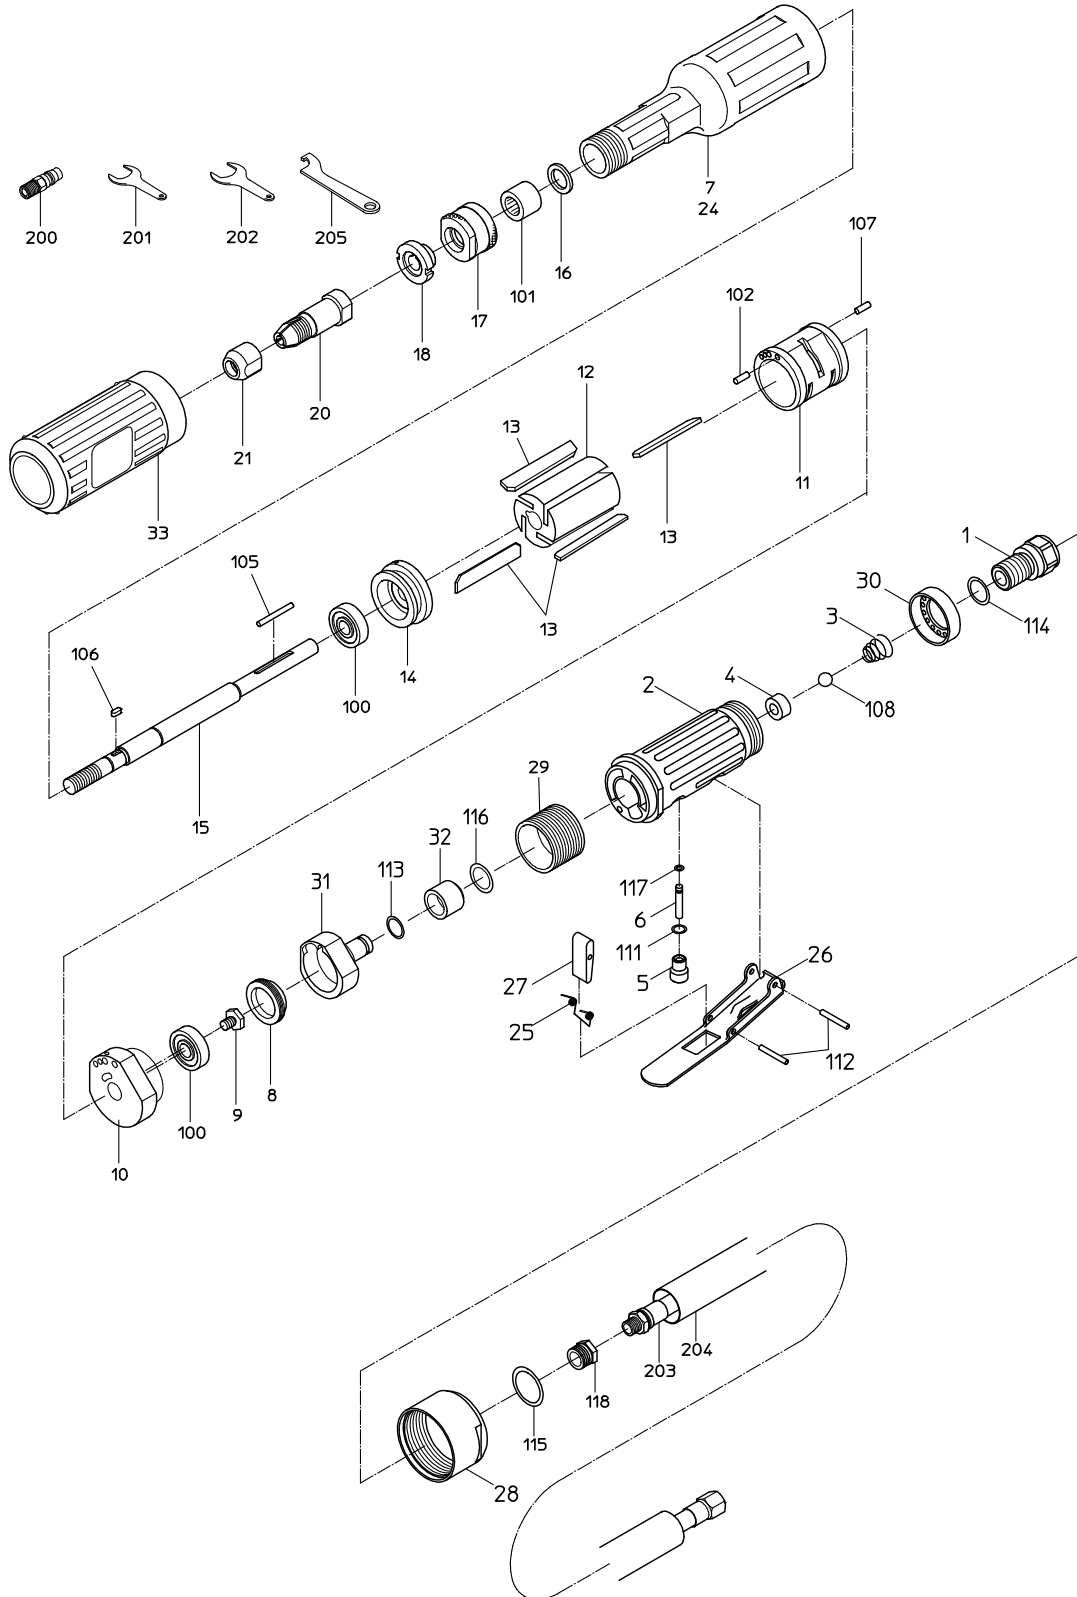

PARTS LIST

NHG-65KLV-BE-06

505113

NIPPON PNEUMATIC MFG. CO., LTD.

パーツリスト PARTS LIST

(1/2)

MODEL: **NHG-65KLW-BE**

505113

ITEM	PART NO.	PART NAME	Q'ty
1	15500290	INLET BUSHING	1
2	Not available separately. Available only as HANDLE WB (P/No. 15015698)	HANDLE	1
3	15500210	THROTTLE SPRING	1
4	Not available separately. Available only as HANDLE WB (P/No. 15015698)	VALVE SHEET	1
5	15500590	THROTTLE BUSH	1
6	15504636	THROTTLE PIN	1
7	15015846	ROTOR CASE	1
8	15003450	PLATE NUT	1
9	15003460	LOCK SCREW	1
10	15015844	TOP PLATE	1
11	15015845	CYLINDER	1
12	15003210	ROTOR	1
13	15016110	VANE	4
14	15003200	BOTTOM PLATE	1
15	15003250	STONE SPINDLE	1
16	15003260	BEARING WASHER	1
17	15003240	SPINDLE NUT	1
18	15003140	STONE FLANGE	1
20	Not available separately. Available only as COLLET CHUCK CP (P/No. 15015754)	COLLET BODY	1
21	Not available separately. Available only as COLLET CHUCK CP (P/No. 15015754)	COLLET NUT	1
24		NAME PLATE	1
25	15500220	SPRING	1
26	15504667	LEVER	1
27	15500520	STOPPER	1
28	15504614	LOCK NUT	1
29	15015994	AIR CONNECTOR	1
30	15500230	EXHAUST COVER	1
31	15015843	THROTTLE ADAPTOR	1
32	15015995	ADAPTOR	1
33	15015883	CASE COVER	1
100	28201072	BALL BEARING	2
101	28203074	NEEDLE BEARING	1
102	28206036	PIN	1
105	28207067	ROLLER PIN	1
106	28209010	KEY	1
107	28208061	SPRING PIN	1
108	25502100	STEEL BALL	1
111	63200050	O RING	1
112	28208065	SPRING PIN	2
113	63200120	O RING	1
114	61200140	O RING	1
115	63200250	O RING	1
116	61200150	O RING	1
117	63100030	O RING	1
118	28401162	BUSHING	1
200	24901010	COUPLER PLUG	1

パーツリスト PARTS LIST

(2/2)

MODEL: **NHG-65KLW-BE**

505113

ITEM	PART NO.	PART NAME	Q'ty
201	24999108	SPANNER	1
202	24999174	SPANNER	1
203	24905035	SUPPLY HOSE CP	1
204	15302831	EXHAUST HOSE	1
205	24999125	TURNING SPANNER	1
	CP リスト		
	15015657	BOTTOM PLATE WBR	
	14, 100		
	15015698	HANDLE WB	
	2, 4		
	15015754	COLLET CHUCK CP	
	20, 21		
	15015854	TOP PLATE WBR	
	10, 100		