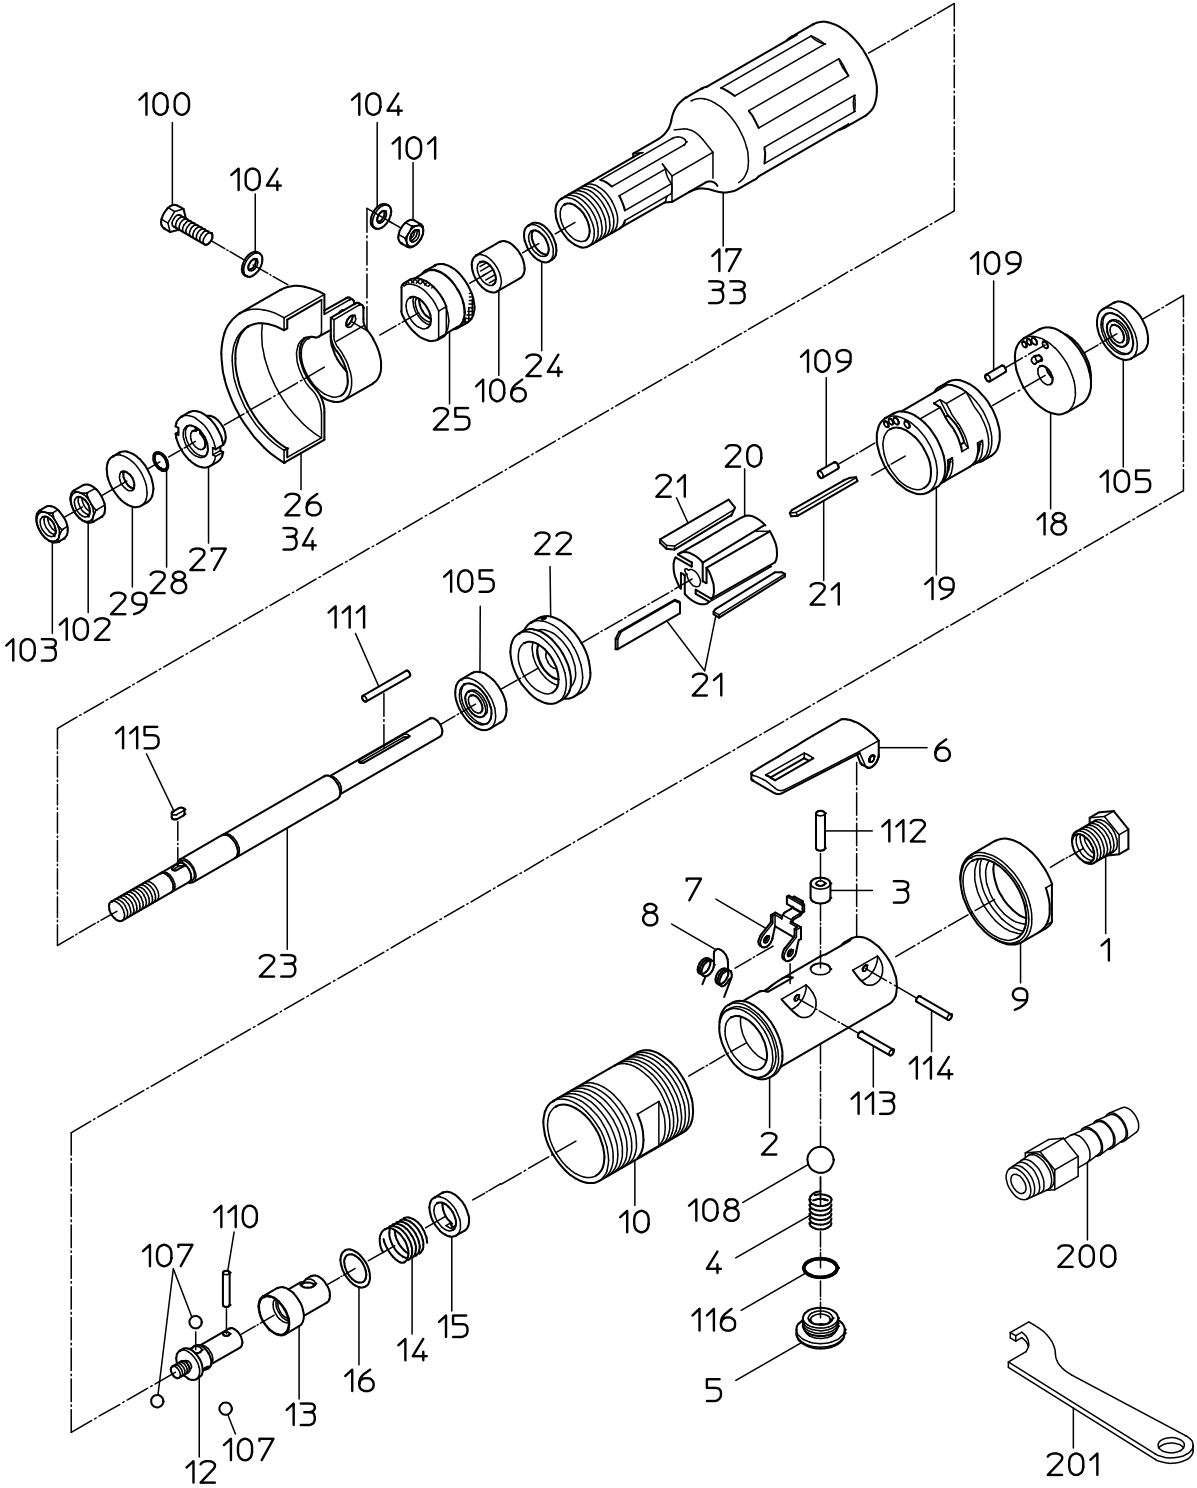

PARTS LIST

NHG-65DLW

505421

PARTS LIST

(1/2)

MODEL : **NHG-65DLW**

505421

ITEM	PART NO.	PART NAME	Q'ty
1	15204080	INLET BUSHING	1
2	Not available separately. Available only as HANDLE WB or HANDLE CP (P/No. 15015261 No. 15016046)	HANDLE	1
3	Not available separately. Available only as HANDLE WB or HANDLE CP (P/No. 15015261 No. 15016046)	THROTTLE BUSH	1
4	15102340	THROTTLE SPRING	1
5	15005490	THROTTLE PLUG	1
6	15016036	LEVER	1
7	15005520	STOPPER	1
8	15008230	SPRING	1
9	15003560	LOCK NUT	1
10	15015593	AIR CONNECTOR	1
12	15003100	GOVERNOR BODY	1
13	15003090	GOVERNOR VALVE	1
14	15003080	GOVERNOR SPRING	1
15	15003120	GOVERNOR WASHER	1
16	15003280	SHIN WASHER	1
17	15016157	ROTOR CASE	1
18	15003180	TOP PLATE	1
19	15003170	CYLINDER	1
20	15003210	ROTOR	1
21	15016110	VANE	4
22	15003200	BOTTOM PLATE	1
23	15003250	STONE SPINDLE	1
24	15003260	BEARING WASHER	1
25	15003240	SPINDLE NUT	1
26	Not available separately. Available only as STONE COVER CP (P/No. 15015227)	STONE COVER	1
27	15003140	STONE FLANGE	1
28	15003270	STOPPER RING	1
29	15003150	STONE WASHER	1
33		NAME PLATE	1
34		NAME PLATE	1
100	72206018	HEX. BOLT	1
101	76111206	NUT	1
102	28100380	NUT	1
103	28100387	NUT	1
104	76310206	WASHER	2
105	28201072	BALL BEARING	2
106	28203074	NEEDLE BEARING	1
107	28205026	STEEL BALL	3
108	28205051	RUBBER BALL	1
109	28206036	PIN	2
110	28209075	ROLLER PIN	1
111	28207067	ROLLER PIN	1
112	28207233	ROLLER PIN	1
113	28208061	SPRING PIN	1
114	25305020	SPRING PIN	1
115	28209010	KEY	1
116	61200120	O RING	1
200	24901038	HOSE NIPPLE	1
201	24999125	TURNING SPANNER	1

PARTS LIST

(2/2)

MODEL: **NHG-65DLW**

505421

ITEM	PART NO.	PART NAME	Q'ty
	ASSY LIST		
	15015227	STONE COVER CP	
	26, 34, 100, 101, 104		
	15015261	HANDLE WB	
	2, 3		
	15016046	HANDLE CP	
	1, 2, 3, 4, 5, 6, 7, 8, 9, 108, 112, 113, 114, 116		
	15015657	BOTTOM PLATE WBR	
	22, 105		
	15015674	TOP PLATE WBR	
	18, 105		