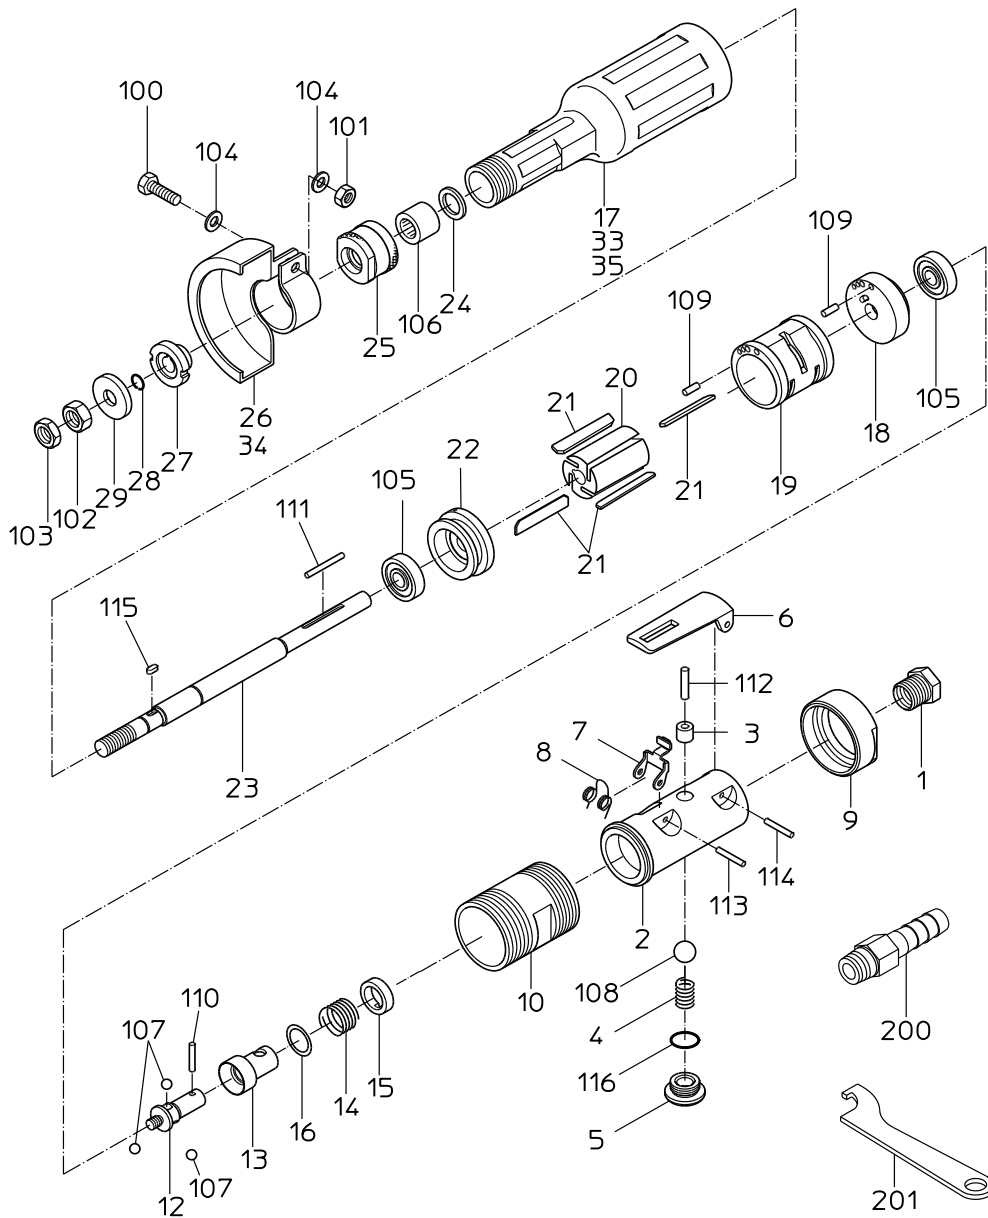

PARTS LIST

NHG-65DLW

506243

MODEL : **NHG-65DLW**

506243

ITEM	PART NO.	PART NAME	QTY	NOTE
1	15204080	INLET BUSHING	1	
2		HANDLE	1	*Available as HANDLE WB or HANDLE CP.
3		THROTTLE BUSH	1	*Available as HANDLE WB or HANDLE CP.
4	15102340	THROTTLE SPRING	1	
5	15005490	THROTTLE PLUG	1	
6	15016036	LEVER	1	
7	15005520	STOPPER	1	
8	15017003	SPRING	1	
9	15003560	LOCK NUT	1	
10	15015593	AIR CONNECTOR	1	
12	15017183	GOVERNOR BODY	1	
13	15017115	GOVERNOR VALVE	1	
14	15003080	GOVERNOR SPRING	1	
15	15017117	GOVERNOR WASHER	1	
16	15003280	SHIN WASHER	1	
17	15017210	ROTOR CASE	1	
18	15003180	TOP PLATE	1	
19	15003170	CYLINDER	1	
20	15003210	ROTOR	1	
21	15016110	VANE	4	
22	15003200	BOTTOM PLATE	1	
23	15003250	STONE SPINDLE	1	
24	15003260	BEARING WASHER	1	
25	15003240	SPINDLE NUT	1	
26		STONE COVER	1	*Available as STONE COVER CP.
27	15017111	STONE FLANGE	1	
28	15003270	STOPPER RING	1	
29	15017112	STONE WASHER	1	
33		NAME PLATE (MODEL)	1	
34	18400073	NAME PLATE (ARROW)	1	
35	18400738	NAME PLATE (WARNING)	1	
100	72206020	HEX. BOLT	1	
101	76111206	NUT	1	
102	28100380	NUT	1	
103	28100387	NUT	1	
104	76310206	WASHER	2	
105	28201072	BALL BEARING	2	
106	28203074	NEEDLE BEARING	1	
107	28205093	STEEL BALL	3	
108	28205051	RUBBER BALL	1	
109	28206036	PIN	2	
110	15017127	ROLLER PIN	1	
111	28207067	ROLLER PIN	1	
112	28207233	ROLLER PIN	1	
113	28208061	SPRING PIN	1	
114	25305020	SPRING PIN	1	
115	28209010	KEY	1	

NIPPON PNEUMATIC MFG. CO., LTD.

MODEL : **NHG-65DLW**

506243

ITEM	PART NO.	PART NAME	QTY	NOTE
116	61200120	O RING	1	
200	24901038	HOSE NIPPLE	1	
201	24999125	TURNING SPANNER	1	
		ASSY LIST		
	15017143	STONE COVER CP 26, 34, 100, 101, 104		
	15017047	HANDLE WB 2, 3		
	15017049	HANDLE CP 1, 2, 3, 4, 5, 6, 7, 8, 9, 108, 112, 113, 114, 116		
	15015657	BOTTOM PLATE WBR 22, 105		
	15015674	TOP PLATE WBR 18, 105		