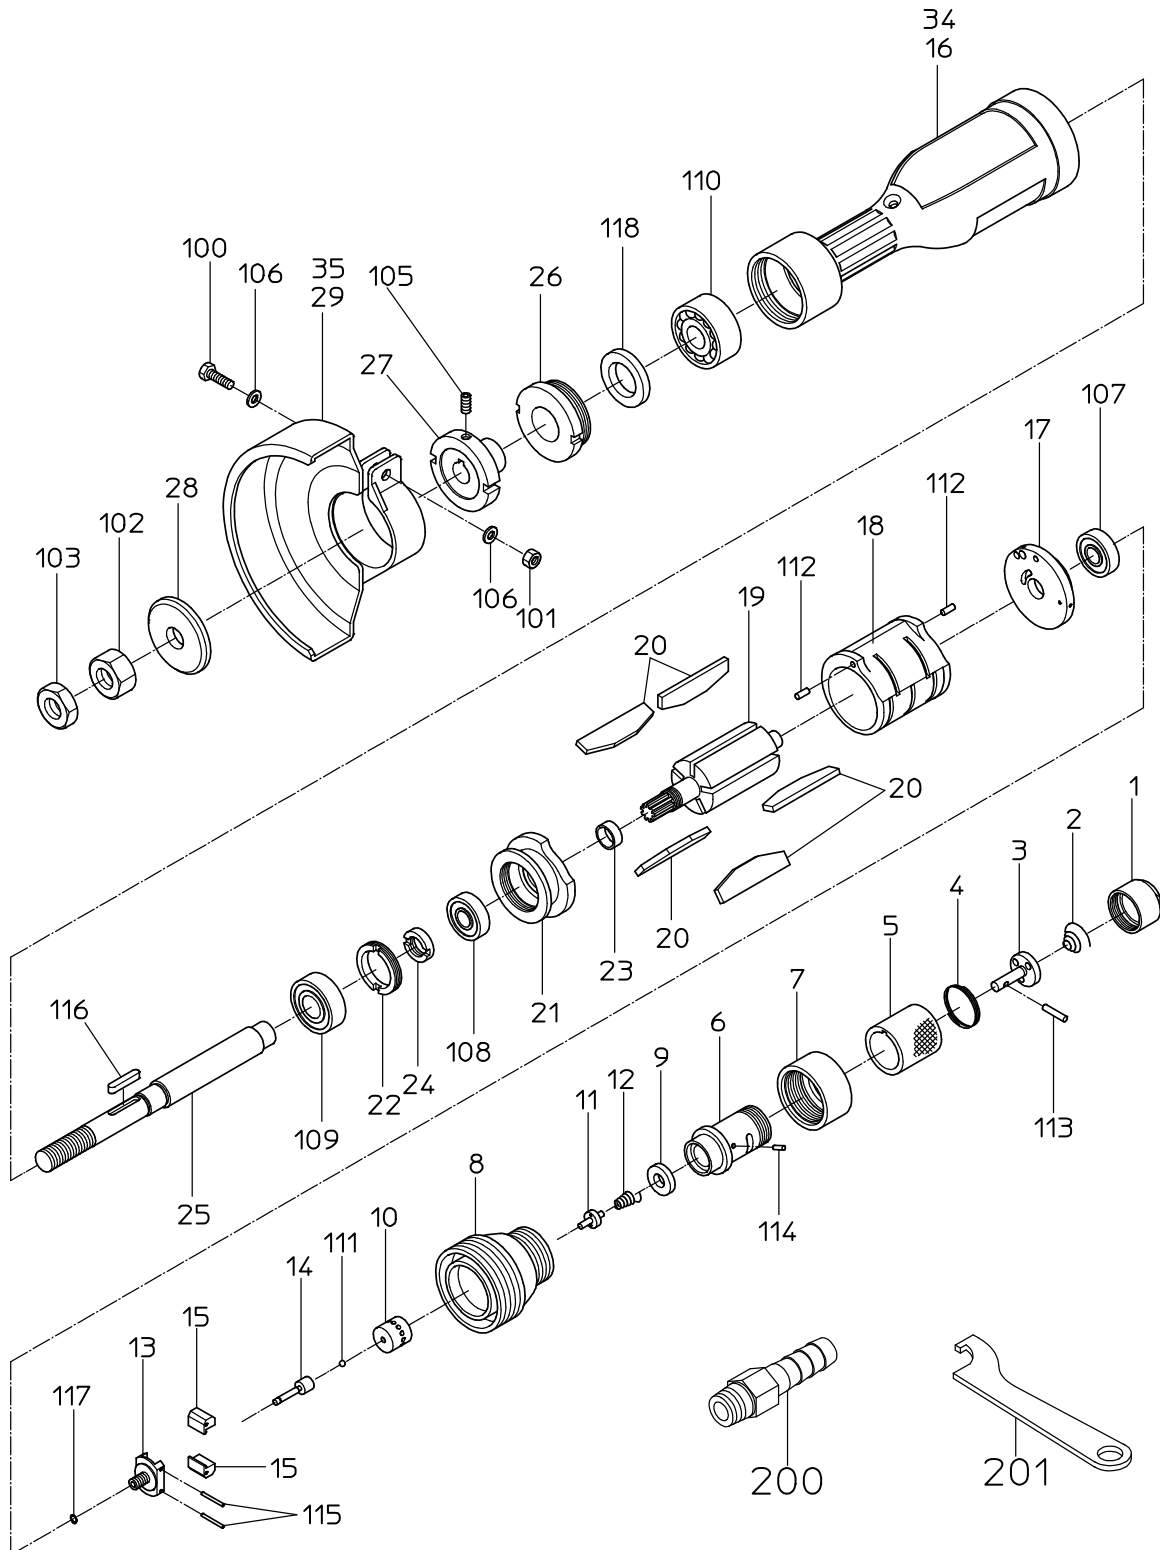

PARTS LIST

NHG-150

501669

NIPPON PNEUMATIC MFG. CO., LTD.

PARTS LIST

(1/2)

MODEL : **NHG-150**

501669

ITEM	PART NO.	PART NAME	Q' ty
1	15007730	INLET BUSHING	1
2	15007640	THROTTLE SPRING	1
3	15016883	THROTTLE VALVE	1
4	15007660	PUSH SPRING	1
5	15005990	GRIP	1
6	15006000	THROTTLE ARBOR	1
7	15006010	ARBOR NUT	1
8	Not available separately. Available only as HANDLE WB (P/No. 15015257)	HANDLE	1
9	15005970	GOVERNOR WASHER	1
10	15005950	GOVERNOR BUSH	1
11	15005920	GOVERNOR VALVE	1
12	15004230	GOVERNOR SPRING	1
13	15007700	GOVERNOR BODY	1
14	15005960	GOVERNOR SPINDLE	1
15	15007710	GOVERNOR WEIGHT	2
16	15016904	ROTOR CASE	1
17	15006120	TOP PLATE	1
18	15004280	CYLINDER	1
19	15004310	ROTOR	1
20	15016099	VANE	5
21	15004290	BOTTOM PLATE	1
22	15004300	PLATE NUT	1
23	15004330	ROTOR BUSH	1
24	15004340	ROTOR NUT	1
25	15004360	STONE SPINDLE	1
26	15004350	SPINDLE NUT	1
27	15016054	STONE FLANGE	1
28	15004260	STONE WASHER	1
29	Not available separately. Available only as STONE COVER CP (P/No. 15015256)	STONE COVER	1
34		NAME PLATE	
35		NAME PLATE	
100	72206018	HEX. BOLT	1
101	76111206	NUT	1
102	28100385	HEX. NUT	1
103	28100393	HEX. NUT	1
105	28100467	SET SCREW	1
106	76310206	WASHER	2
107	28201088	BALL BEARING	1
108	28201089	BALL BEARING	1
109	28201090	BALL BEARING	1
110	28204113	BALL BEARING	1
111	25502120	STEEL BALL	1
112	28206059	PIN	2
113	28206062	PIN	1
114	28207052	ROLLER PIN	1
115	28208030	SPRING PIN	2
116	28209032	KEY	1
117	25307780	RETAINING RING	1
118	28302073	OIL SEAL	1
201	24999129	TURNING SPANNER	1

PARTS LIST

(2/2)

MODEL : **NHG-150**

501669

ITEM	PART NO.	PART NAME	Q' ty
	CP LIST		
	15015256	STONE COVER CP 29, 35, 100, 101, 106	
	15015257	HANDLE WB 8, 10	
	15015265	GOVERNOR CP 13, 14, 15, 111, 115, 117	
	15015287	GOVERNOR BODY CP 13, 15, 115	
	15016891	THROTTLE ARBOR CP 1, 2, 3, 4, 5, 6, 7, 113, 114	
	15015664	BOTTOM PLATE WBR 21, 108	
	15015678	TOP PLATE WBR 17, 107	