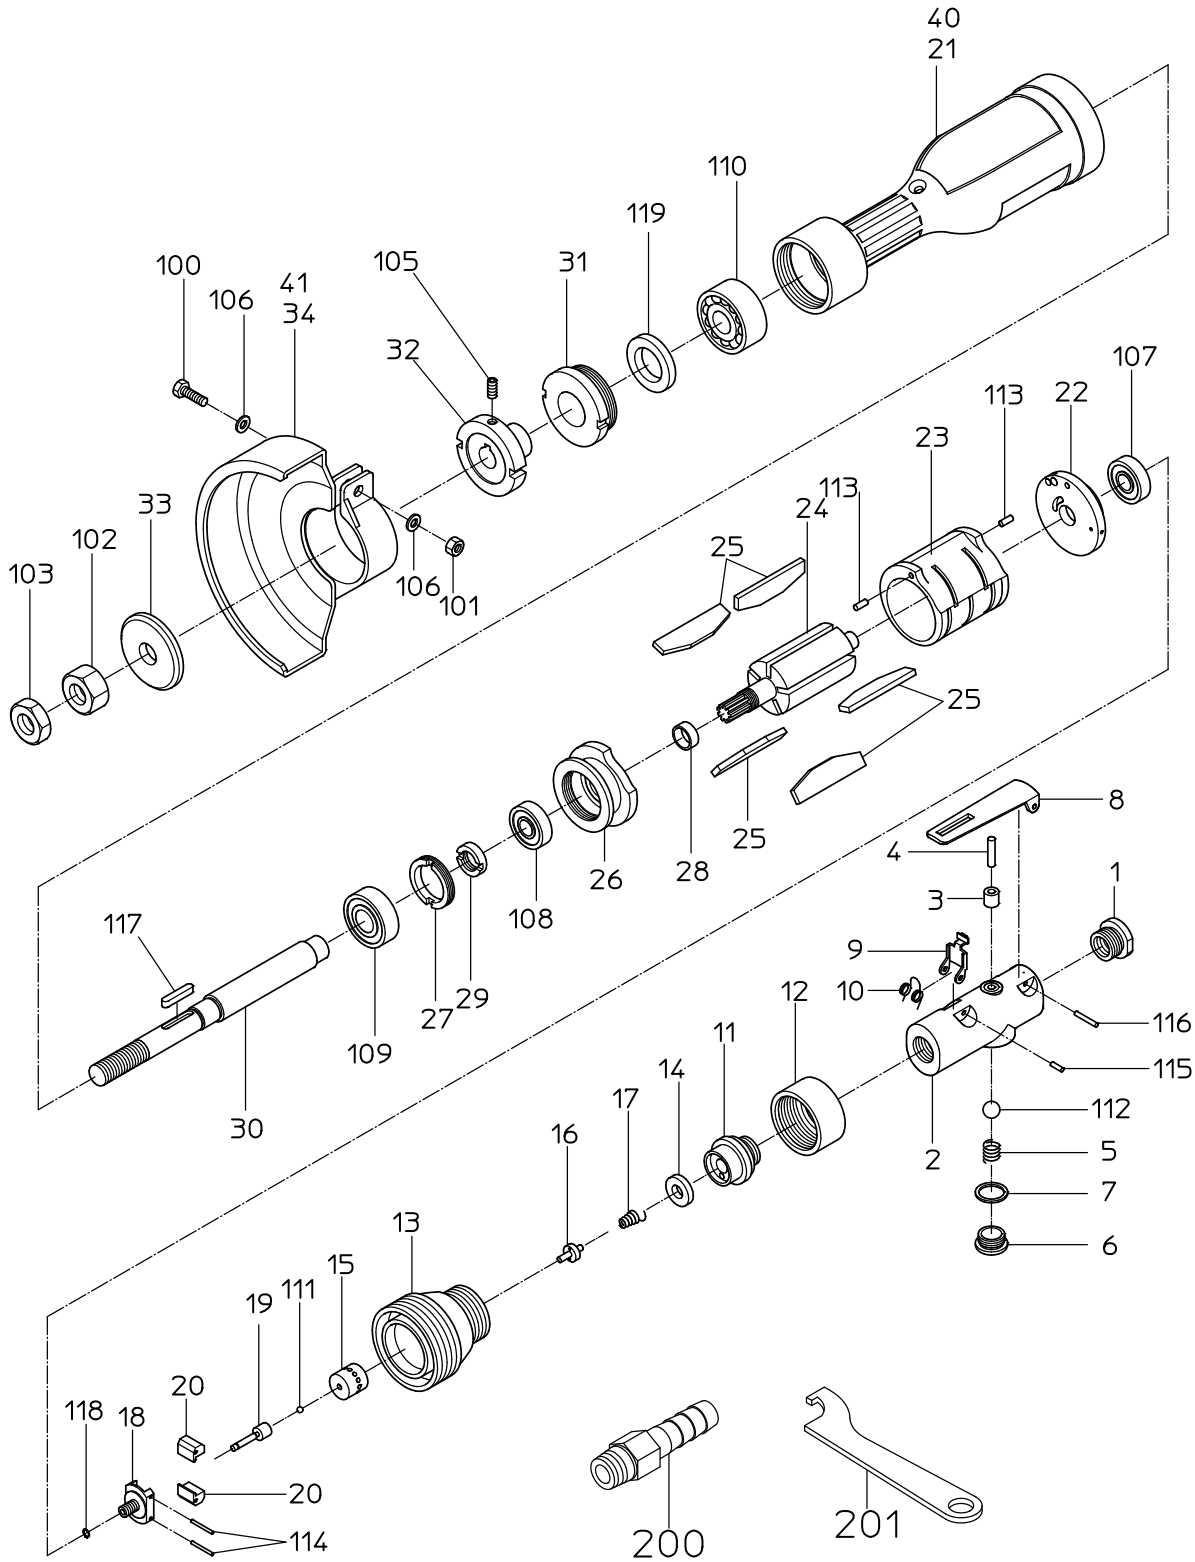

PARTS LIST

NHG-150LW

505453

PARTS LIST

(1/2)

MODEL : **NHG-150LW**

505453

ITEM	PART NO.	PART NAME	Q' ty
1	15220028	INLET BUSHING	1
2	15016906	THROTTLE ARBOR	1
3	15009270	THROTTLE BUSH	1
4	28207224	ROLLER PIN	1
5	15009260	THROTTLE SPRING	1
6	15009290	THROTTLE PLUG	1
7	15009340	RUBBER PACKING	1
8	15016037	LEVER	1
9	15008270	STOPPER	1
10	15017003	SPRING	1
11	15006520	THROTTLE ADAPTOR	1
12	15006410	ARBOR NUT	1
13	Not available separately. Available only as HANDLE WB (P/No. 15016944)	HANDLE	1
14	15005970	GOVERNOR WASHER	1
15	Not available separately. Available only as HANDLE WB (P/No. 15016944)	GOVERNOR BUSH	1
16	15005920	GOVERNOR VALVE	1
17	15004230	GOVERNOR SPRING	1
18	15007700	GOVERNOR BODY	1
19	15005960	GOVERNOR SPINDLE	1
20	15007710	GOVERNOR WEIGHT	2
21	15016904	ROTOR CASE	1
22	15006120	TOP PLATE	1
23	15004280	CYLINDER	1
24	15004310	ROTOR	1
25	15016099	VANE	5
26	15004290	BOTTOM PLATE	1
27	15004300	PLATE NUT	1
28	15004330	ROTOR BUSH	1
29	15004340	ROTOR NUT	1
30	15004360	STONE SPINDLE	1
31	15004350	SPINDLE NUT	1
32	15016054	STONE FLANGE	1
33	15004260	STONE WASHER	1
34	Not available separately. Available only as STONE COVER CP (P/No. 15016969)	STONE COVER	1
40	18400493	NAME PLATE	1
41	18400076	NAME PLATE	1
100	72206020	BOLT	1
101	76111206	NUT	1
102	28100385	HEX. NUT	1
103	28100393	HEX. NUT	1
105	28100467	SET SCREW	1
106	76310206	WASHER	2
107	28201088	BALL BEARING	1
108	28201089	BALL BEARING	1
109	28201090	BALL BEARING	1
110	28204113	BALL BEARING	1
111	25502120	STEEL BALL	1
112	28205053	RUBBER BALL	1
113	28206059	PIN	2
114	28208030	SPRING PIN	2