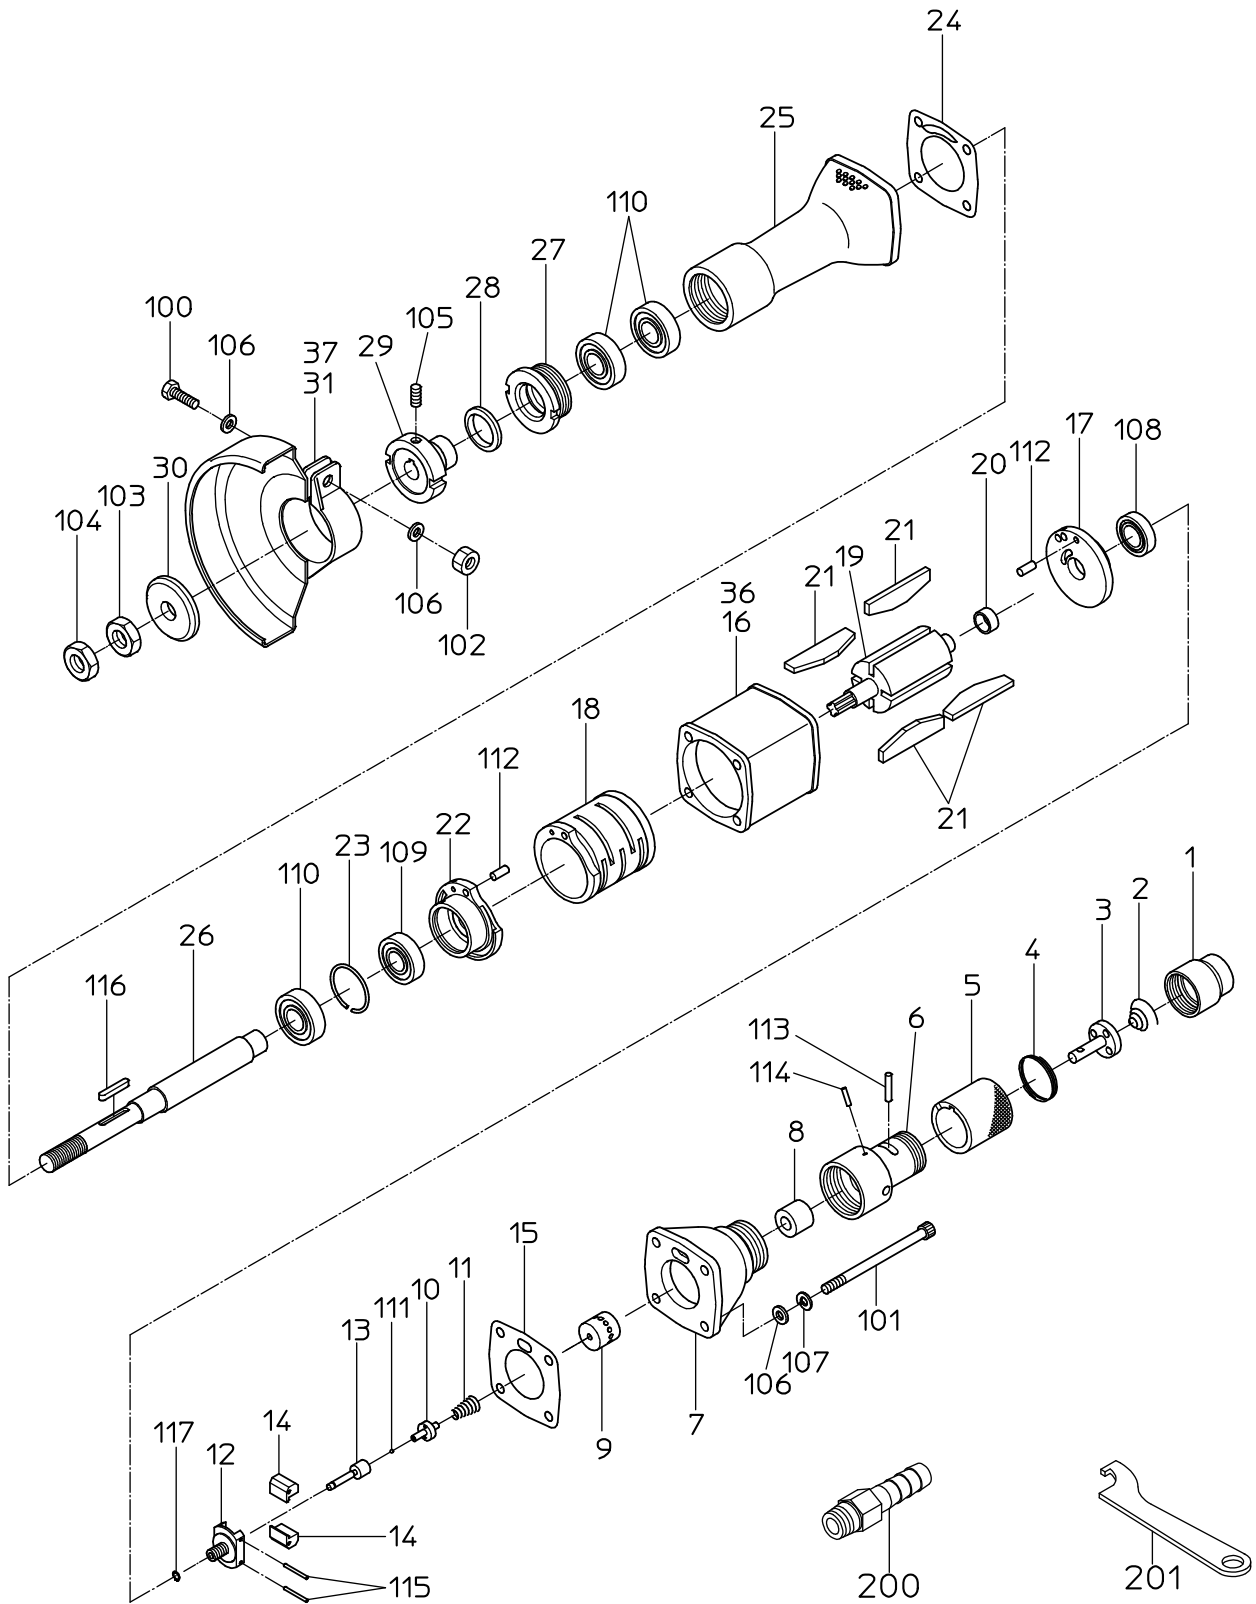

PARTS LIST

NHG-125

501619

NIPPON PNEUMATIC MFG. CO., LTD.

PARTS LIST

(1/2)

MODEL : **NHG-125**

501619

ITEM	PART NO.	PART NAME	Q' ty
1	15007730	INLET BUSHING	1
2	15007640	THROTTLE SPRING	1
3	15016883	THROTTLE VALVE	1
4	15007660	PUSH SPRING	1
5	15005990	GRIP	1
6	15003980	THROTTLE ARBOR	1
7	Not available separately. Available only as HANDLE WB (P/No. 15015255)	HANDLE	1
8	15003970	GOVERNOR WASHER	1
9	15005950	GOVERNOR BUSH	1
10	15005920	GOVERNOR VALVE	1
11	15005900	GOVERNOR SPRING	1
12	15007700	GOVERNOR BODY	1
13	15005960	GOVERNOR SPINDLE	1
14	15007710	GOVERNOR WEIGHT	2
15	15004020	TOP SEAL	1
16	15004090	ROTOR CASE	1
17	15004050	TOP PLATE	1
18	15004040	CYLINDER	1
19	15004080	ROTOR	1
20	15006200	ROTOR BUSH	1
21	15016109	VANE	4
22	15004070	BOTTOM PLATE	1
23	15004140	STOPPER RING	1
24	15004030	BOTTOM SEAL	1
25	15004100	SPINDLE CASE	1
26	15004120	STONE SPINDLE	1
27	15004110	SPINDLE NUT	1
28	15004130	FELT RING	1
29	15016053	STONE FLANGE	1
30	15003770	STONE WASHER	1
31	Not available separately. Available only as STONE COVER CP (P/No. 15015253)	STONE COVER	
36		NAME PLATE	1
37		NAME PLATE	1
100	72206018	HEX. BOLT	1
101	74006085	CAP SCREW	4
102	76111206	NUT	1
103	28100384	NUT	1
104	28100392	HEX. NUT	1
105	28100465	SET SCREW	1
106	76310206	WASHER	6
107	76420106	SPRING WASHER	4
108	28201080	BALL BEARING	1
109	28201088	BALL BEARING	1
110	28201089	BALL BEARING	3
111	25502120	STEEL BALL	1
112	28206059	PIN	2
113	28206062	PIN	1
114	28207052	ROLLER PIN	1

PARTS LIST

(2/2)

MODEL : **NHG-125**

501619

ITEM	PART NO.	PART NAME	Q' ty
115	28208030	SPRING PIN	2
116	28209022	KEY	1
117	25307780	RETAINING RING	1
201	24999128	TURNING SPANNER	1
	CP LIST		
	15015253	STONE CAVER CO	
		31, 37, 100, 102, 106	
	15016887	THROTTLE ARBOR CP	
		1, 2, 3, 4, 5, 6, 113, 114	
	15015255	HANDLE WB	
		7, 9	
	15015265	GOVERNOR CP	
		12, 13, 14, 111, 115, 117	
	15015287	GOVERNOR BODY CP	
		12, 14, 115	