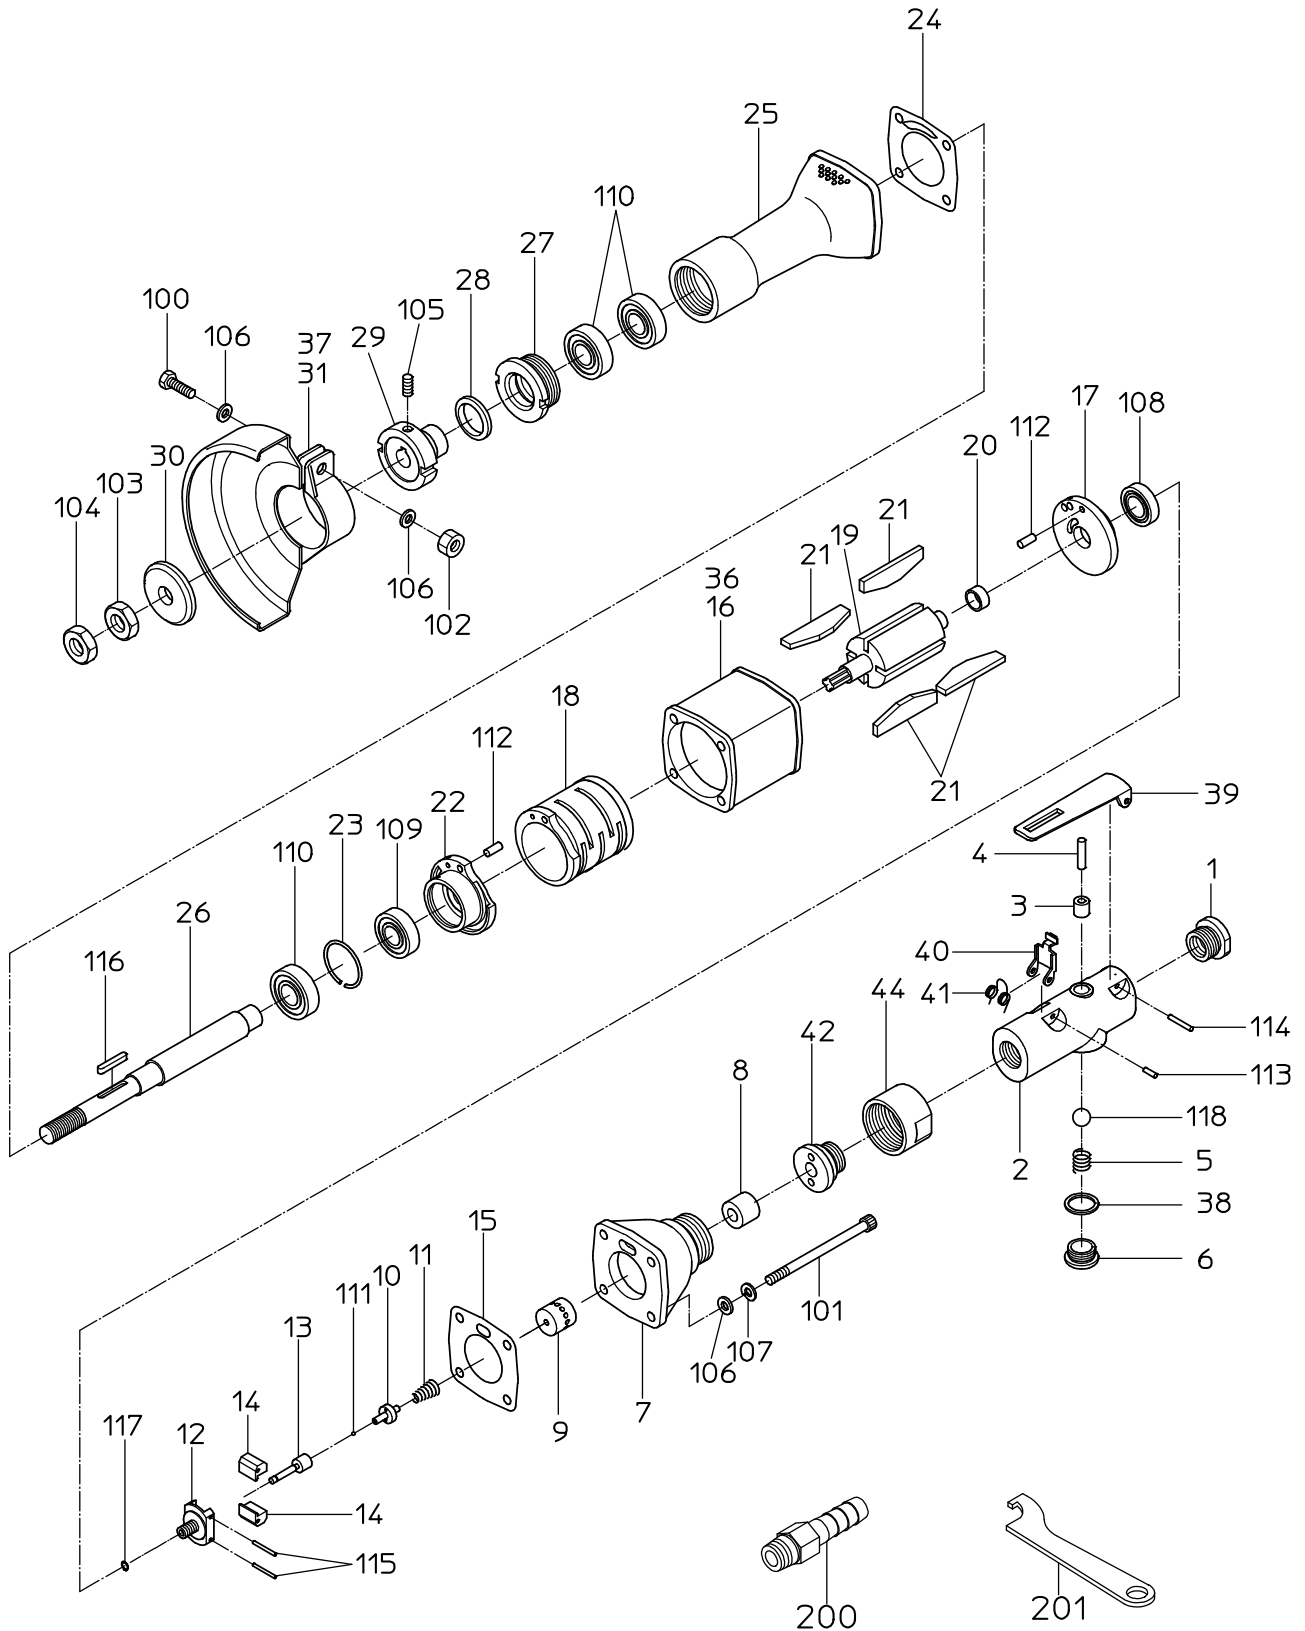

PARTS LIST

NHG-125LW

501649

日本ニューマチック工業株式会社
NIPPON PNEUMATIC MFG. CO., LTD.

PARTS LIST

(1/2)

MODEL : **NHG-125LW**

501649

ITEM	PART NO.	PART NAME	Q' ty
1	15220028	INLET BUSHING	1
2	15016906	THROTTLE ARBOR	1
3	15009270	THROTTLE BUSH	1
4	15009280	THROTTLE PIN	1
5	15009260	THROTTLE SPRING	1
6	15009290	THROTTLE PLUG	1
7	Not available separately. Available only as HANDLE WB (P/No. 15017035)	HANDLE	1
8	15003970	GOVERNOR WASHER	1
9	Not available separately. Available only as HANDLE WB (P/No. 15017035)	GOVERNOR BUSH	1
10	15005920	GOVERNOR VALVE	1
11	15005900	GOVERNOR SPRING	1
12	15007700	GOVERNOR BODY	1
13	15005960	GOVERNOR SPINDLE	1
14	15007710	GOVERNOR WEIGHT	2
15	15004020	TOP SEAL	1
16	15004090	ROTOR CASE	1
17	15004050	TOP PLATE	1
18	15004040	CYLINDER	1
19	15004080	ROTOR	1
20	15006200	ROTOR BUSH	1
21	15004060	VANE	4
22	15004070	BOTTOM PLATE	1
23	15004140	STOPPER RING	1
24	15004030	BOTTOM SEAL	1
25	15004100	SPINDLE CASE	1
26	15004120	STONE SPINDLE	1
27	15004110	SPINDLE NUT	1
28	15004130	FELT RING	1
29	15004000	STONE FLANGE	1
30	15003770	STONE WASHER	1
31	Not available separately. Available only as STONE COVER CP (P/No. 15015253)	STONE COVER	1
36		NAME PLATE	1
37		NAME PLATE	1
38	15009340	RUBBER PACKING	1
39	15008260	LEVER	1
40	15008270	STOPPER	1
41	15017003	SPRING	1
42	15004210	THROTTLE ADAPTOR	1
44	15004220	LOCK NUT	1
100	72206018	HEX. BOLT	1
101	74006085	CAP SCREW	4
102	76111206	NUT	1
103	28100384	NUT	1
104	28100392	HEX. NUT	1
105	28100465	SET SCREW	1
106	76310206	WASHER	6
107	76420106	SPRING WASHER	4
108	28201080	BALL BEARING	1