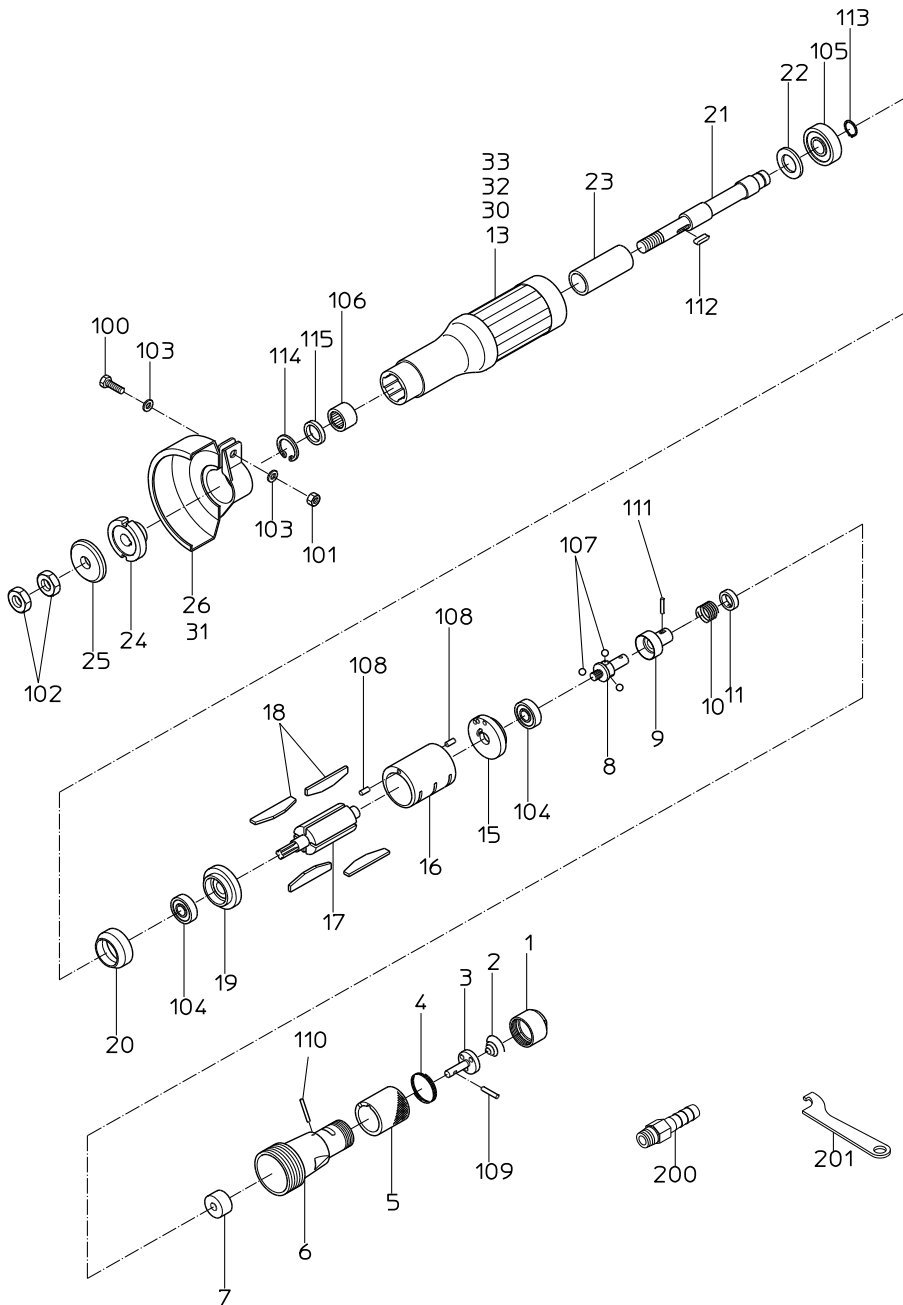

PARTS LIST

NHG-100A

505722

MODEL : **NHG-100A**

505722

ITEM	PART NO.	PART NAME	QTY	NOTE
1	15007730	INLET BUSHING	1	
2	15007640	THROTTLE SPRING	1	
3	15016883	THROTTLE VALVE	1	
4	15007660	PUSH SPRING	1	
5	15005990	GRIPE	1	
6		HANDLE	1	Available as HANDLE WB or HANDLE CP.
7		GOVERNOR BUSH	1	Available as HANDLE WB or HANDLE CP.
8	15017114	GOVERNOR BODY	1	
9	15003720	GOVERNOR VALVE	1	
10	15015726	GOVERNOR SPRING	1	
11	15003120	GOVERNOR WASHER	1	
13	15017004	ROTOR CASE	1	
15		TOP PLATE	1	Available as TOP PLATE WBR.
16	15003790	CYLINDER	1	
17	15003830	ROTOR	1	
18	15016108	VANE	4	
19		BOTTOM PLATE	1	Available as BOTTOM PLATE WBR.
20	15003860	COLLAR	1	
21	15003850	STONE SPINDLE	1	
22	15003890	WASHER	1	
23	15003880	MOVING COLLAR	1	
24	15016052	STONE FLANGE	1	
25	15003770	STONE WASHER	1	
26		STONE COVER	1	Available as STONE COVER CP.
30		NAME PLATE (MODEL)	1	
31	18400760	NAME PLATE (ARROW)	1	
32	18400128	NAME PLATE (ON/OFF)	1	
33	18400463	NAME PLATE (WARNING)	1	
100	72206018	HEX. BOLT	1	
101	76111206	NUT	1	
102	28100392	HEX. NUT	2	
103	76310206	WASHER	2	
104	28201179	BALL BEARING	2	
105	28201180	BALL BEARING	1	
106	28203052	NEEDLE BEARING	1	
107	25502020	STEEL BALL	3	
108	28206057	PIN	2	
109	28206062	PIN	1	
110	28207052	ROLLER PIN	1	
111	28209075	ROLLER PIN	1	
112	28209020	KEY	1	
113	25307500	RETAINING RING	1	
114	25307956	RETAINING RING	1	
115	28302054	OIL SEAL	1	
200	24901041	HOSE NIPPLE	1	
201	24999128	TURNING SPANNER	1	

MODEL: **NHG-100A**

505722

ITEM	PART NO.	PART NAME	QTY	NOTE
		ASSY LIST		
	15015245	GOVERNOR CP		
		8, 9, 10, 11, 107, 111		
	15015855	STONE COVER CP		
		26, 31, 100, 101, 103		
	15016983	HANDLE CP		
		1, 2, 3, 4, 5, 6, 7, 109, 110		
	15016985	HANDLE WB		
		6, 7		
	15016991	BOTTOM PLATE WBR		
		19, 104		
	15016990	TOP PLATE WBR		
		15, 104		