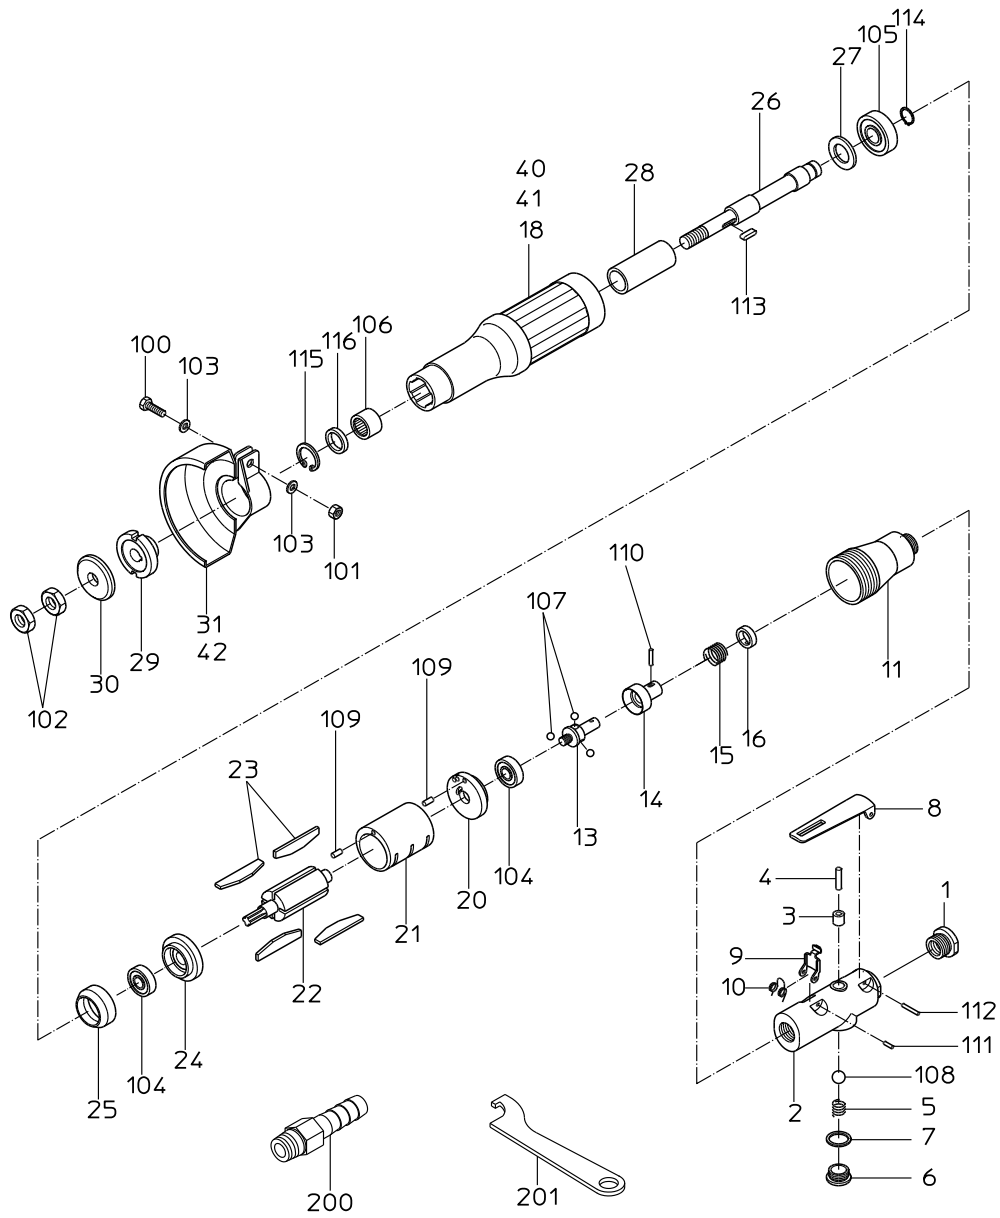

PARTS LIST

NHG-100ALW

506261

MODEL : **NHG-100ALW**

506261

ITEM	PART NO.	PART NAME	QTY	NOTE
1		INLET BUSHING	1	Available as THROTTLE ARBOR WB
2		THROTTLE ARBOR	1	Available as THROTTLE ARBOR WB
3		THROTTLE BUSH	1	Available as THROTTLE ARBOR WB
4	28207224	ROLLER PIN	1	
5	15009260	THROTTLE SPRING	1	
6	15009290	THROTTLE PLUG	1	
7	15009340	RUBBER PACKING	1	
8	15016037	LEVER	1	
9	15008270	STOPPER	1	
10	15017003	SPRING	1	
11	15015594	AIR CONNECTOR	1	
13	15017114	GOVERNOR BODY	1	
14	15017116	GOVERNOR VALVE	1	
15	15015726	GOVERNOR SPRING	1	
16	15017117	GOVERNOR WASHER	1	
18	15017004	ROTOR CASE	1	
20		TOP PLATE	1	Available as TOP PLATE WBR
21	15003790	CYLINDER	1	
22	15003830	ROTOR	1	
23	15016108	VANE	4	
24		BOTTOM PLATE	1	Available as BOTTOM PLATE WBR
25	15003860	COLLAR	1	
26	15003850	STONE SPINDLE	1	
27	15003890	WASHER	1	
28	15003880	MOVING COLLAR	1	
29	15017123	STONE FLANGE	1	
30	15017124	STONE WASHER	1	
31		STONE COVER	1	Available as STONE COVER CP
40	18400738	NAME PLATE (WARNING)	1	
41		NAME PLATE (MODEL)	1	
42	18400760	NAME PLATE (ARROW)	1	
100	72206018	HEX. BOLT	1	
101	76111206	NUT	1	
102	28100392	HEX. NUT	2	
103	76310206	WASHER	2	
104	28201080	BALL BEARING	2	
105	28201081	BALL BEARING	1	
106	28203052	NEEDLE BEARING	1	
107	28205094	STAINLESS BALL	3	
108	28205053	RUBBER BALL	1	
109	28206057	PIN	2	
110	15017127	PIN	1	
111	28208061	SPRING PIN	1	
112	25305020	SPRING PIN	1	
113	28209020	KEY	1	

NIPPON PNEUMATIC MFG. CO., LTD.

MODEL : **NHG-100ALW**

506261

ITEM	PART NO.	PART NAME	QTY	NOTE
114	25307500	RETAINING RING	1	
115	25307915	RETAINING RING	1	
116	28302054	OIL SEAL	1	
200	24901041	HOSE NIPPLE	1	
201	24999128	TURNING SPANNER	1	
		ASSY LIST		
	15017139	GOVERNOR CP		
	15017187	STONE COVER CP		
	15016954	THROTTLE ARBOR WB		
	15017012	THROTTLE ARBOR CP		
	15015662	BOTTOM PLATE WBR		
	15015676	TOP PLATE WBR		