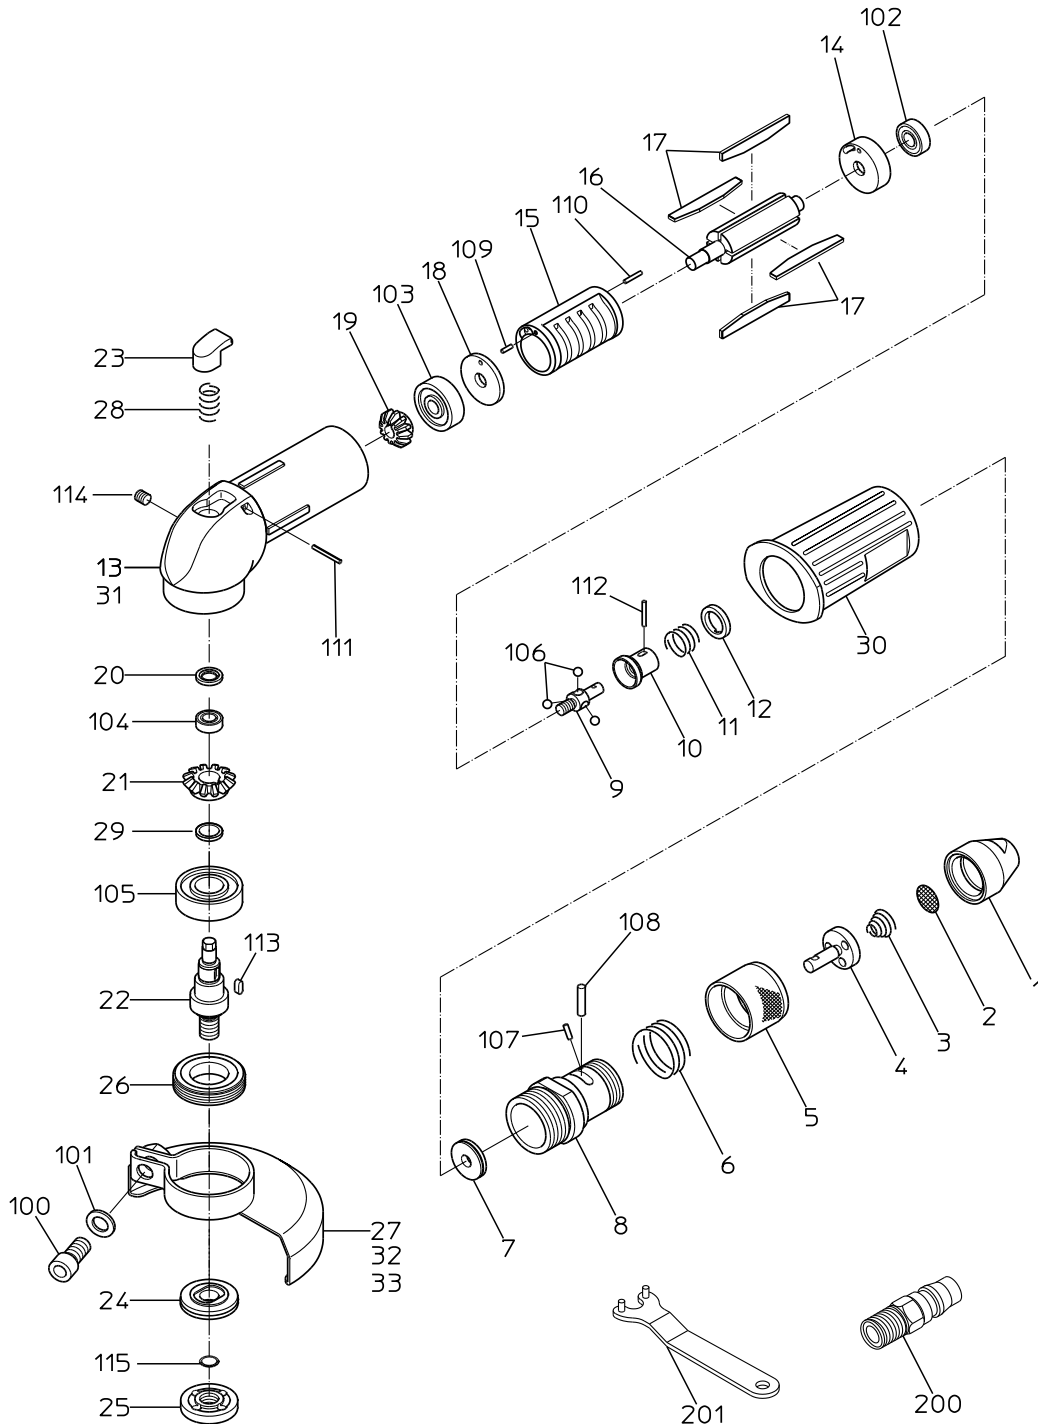

PARTS LIST

NGS-100

506360

MODEL : **NGS-100**

506360

ITEM	PART NO.	PART NAME	QTY	NOTE
1	15015503	INLET BUSHING	1	
2	15015525	SCREEN	1	
3	15000990	THROTTLE SPRING	1	
4	15015504	THROTTLE VALVE	1	
5	15015567	GRIP	1	
6	15016090	PUSH SPRING	1	
7		GOVERNOR BUSH	1	Available as HANDLE WB
8		HANDLE	1	Available as HANDLE WB
9	15015559	GOVERNOR BODY	1	
10	15015565	GOVERNOR VALVE	1	
11	15015569	GOVERNOR SPRING	1	
12	15500280	GOVERNOR WASHER	1	
13	15015633	ROTOR CASE	1	
14		TOP PLATE	1	Available as TOP PLATE WBR
15	15017036	CYLINDER	1	
16	15015566	ROTOR	1	
17	15017074	VANE	4	
18	15015560	BOTTOM PLATE	1	
19	15017152	ROTOR GEAR	1	
20	15015515	WASHER	1	
21	15017153	SPINDLE GEAR	1	
22	15015574	STONE SPINDLE	1	
23	15015553	SPINDLE CLUTCH	1	
24	15015727	STONE FLANGE	1	
25	15015728	WHEEL NUT	1	
26	15015517	SPINDLE NUT	1	
27	15016152	STONE COVER	1	
28	15015514	SPINDLE SPRING	1	
29	15015575	WASHER	1	
30	15015626	CASE COVER	1	
31		NAME PLATE (MODEL)	1	
32	18400739	NAME PLATE (ARROW)	1	
33	18400463	NAME PLATE (WARNING)	1	
100	74006018	CAP SCREW	1	
101	76310206	WASHER	1	
102	28201077	BALL BEARING	1	
103	28201155	BALL BEARING	1	
104	28201156	BALL BEARING	1	
105	28201089	BALL BEARING	1	
106	28205008	STEEL BALL	3	
107	28207037	ROLLER PIN	1	
108	28207110	ROLLER PIN	1	
109	28207021	ROLLER PIN	1	
110	28207022	ROLLER PIN	1	
111	28208030	SPRING PIN	1	
112	28207026	ROLLER PIN	1	
113	28209011	KEY	1	
114	28100428	SET SCREW	1	
115	63200080	O RING	1	
200	24901010	COUPLER PLUG	1	
201	24999172	FLANGE SPANNER	1	
		ASSY LIST		
	15017090	HANDLE CP		
		1, 2, 3, 4, 5, 6, 7, 8, 107, 108		

NIPPON PNEUMATIC MFG. CO., LTD.

MODEL : **NGS-100**

506360

ITEM	PART NO.	PART NAME	QTY	NOTE
	15015638	GOVERNOR CP 9, 10, 11, 12, 106, 112		
	15016153	STONE COVER CP 27, 32, 100, 101		
	15017089	HANDLE WB 7, 8, 107		
	15015690	TOP PLATE WBR 14, 102		