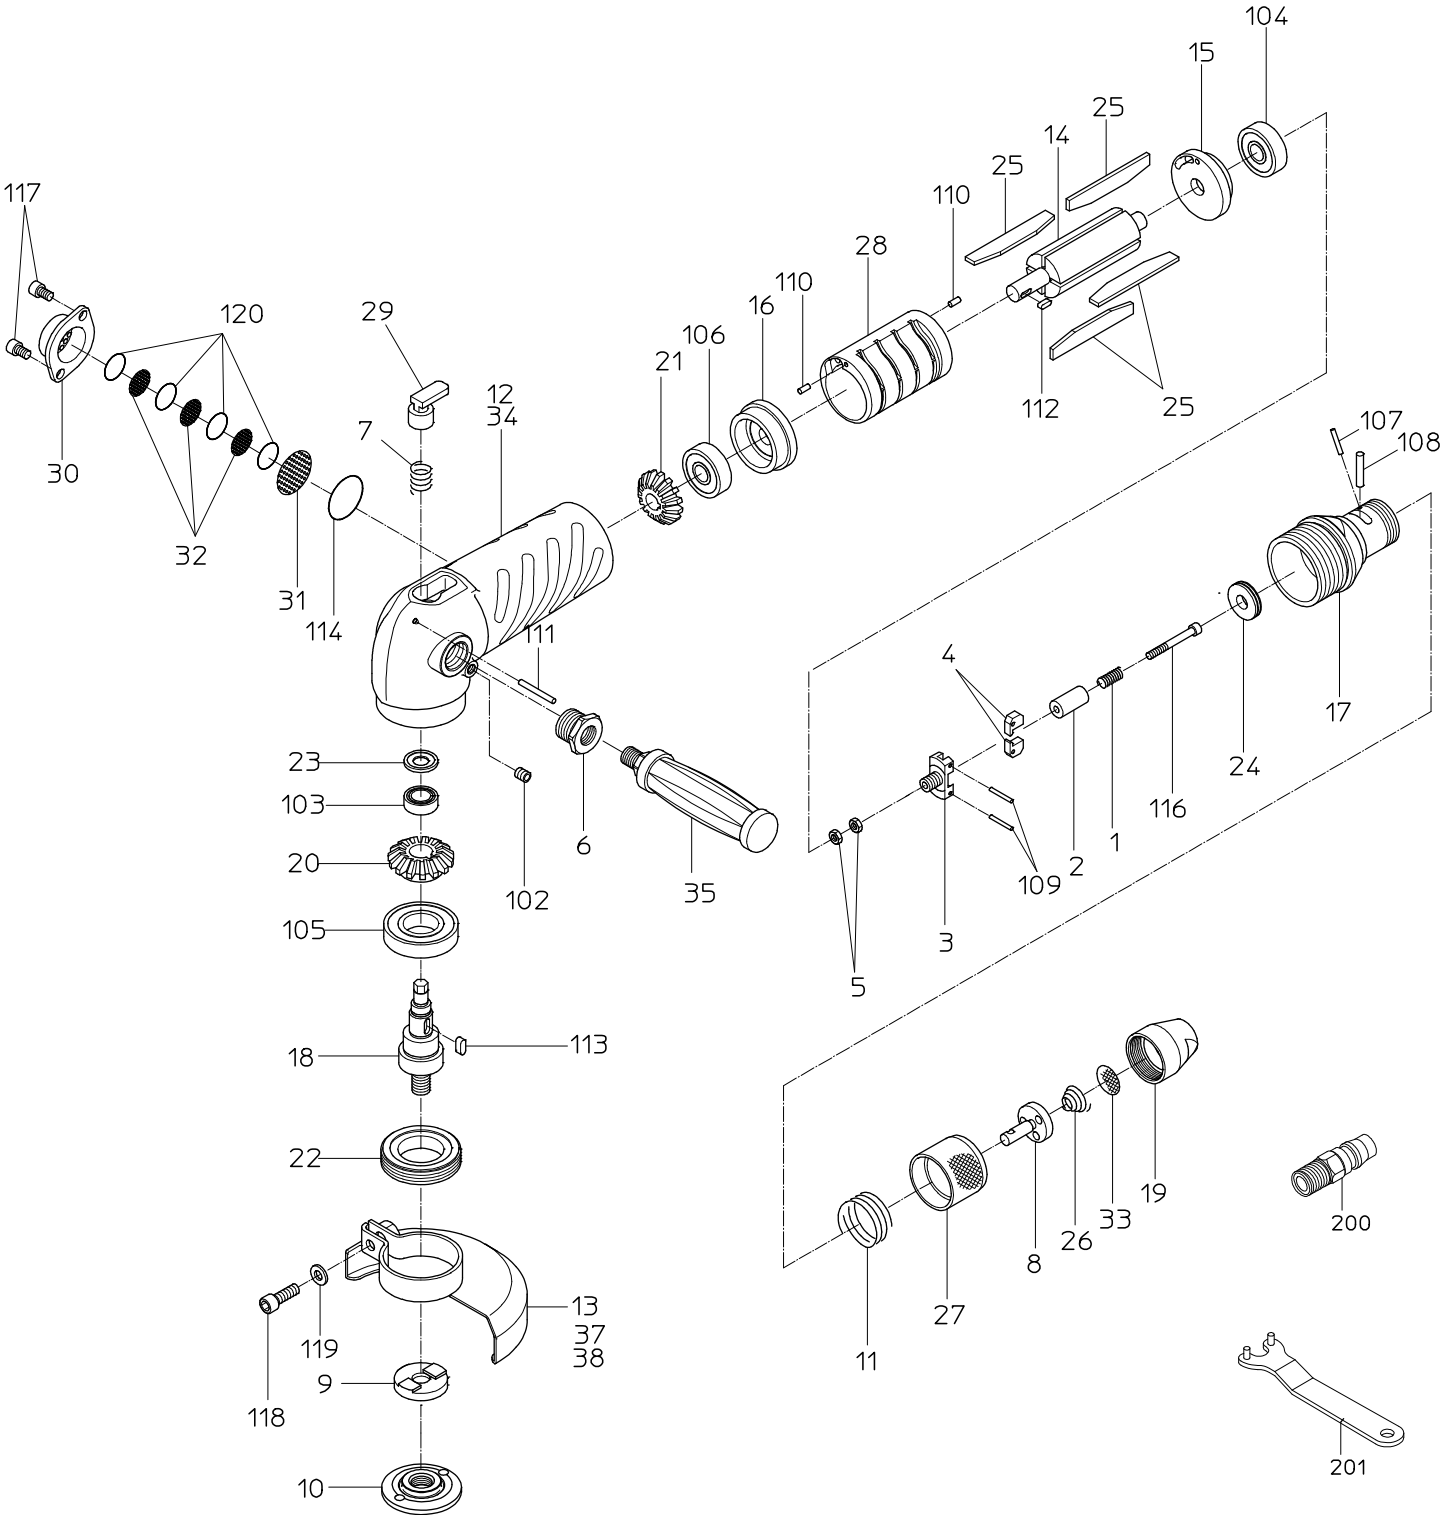

PARTS LIST

NGP-125

504768

PARTS LIST

(1/2)

MODEL : **NGP-125**

504768

ITEM	PART NO.	PART NAME	Q' ty
1	15006870	GOVERNOR SPRING	1
2	15006920	GOVERNOR VALVE	1
3	15006930	GOVERNOR BODY	1
4	15006940	GOVERNOR WEIGHT	2
5	15007720	GOVERNOR NUT	2
6	15008050	SOCKET	1
7	15010530	SPINDLE SPRING	1
8	15015504	THROTTLE VALVE	1
9	15015766	STONE FLANGE	1
10	15015767	WHEEL NUT	1
11	15016090	PUSH SPRING	1
12	15015758	ROTOR CASE	1
13	Not available separately. Available only as STONE COVER CP (P/No. 15015836)	STONE COVER	1
14	15015539	ROTOR	1
15	15015823	TOP PLATE	1
16	15015824	BOTTOM PLATE	1
17	Not available separately. Available only as HANDLE WB or HANDLE CP (P/No. 15015802 No. 15016092)	HANDLE	1
18	15015763	STONE SPINDLE	1
19	15015544	INLET BUSHING	1
20	15015762	SPINDLE GEAR	1
21	15015761	ROTOR GEAR	1
22	15015764	SPINDLE NUT	1
23	15015548	WASHER	1
24	Not available separately. Available only as HANDLE WB or HANDLE CP (P/No. 15015802 No. 15016092)	GOVERNOR BUSH	1
25	15016156	VANE	4
26	15015552	THROTTLE SPRING	1
27	15015567	GRIP	1
28	15015590	CYLINDER	1
29	15010680	SPINDLE CLUTCH	1
30	15015369	EXHAUST COVER	1
31	15015815	EXHAUST SCREEN	1
32	15015816	EXHAUST SCREEN	3
33	15400110	SCREEN	1
34		NAME PLATE	1
35	15007801	HOLDER	1
37		NAME PLATE	1
38		NAME PLATE	1
102	28100428	SET SCREW	1
103	28201077	BALL BEARING	1
104	28201079	BALL BEARING	1
105	28201099	BALL BEARING	1
106	28201087	BALL BEARING	1
107	28207037	ROLLER PIN	1
108	28207110	ROLLER PIN	1
109	28208025	SPRING PIN	2
110	28208044	SPRING PIN	2
111	28208062	SPRING PIN	1