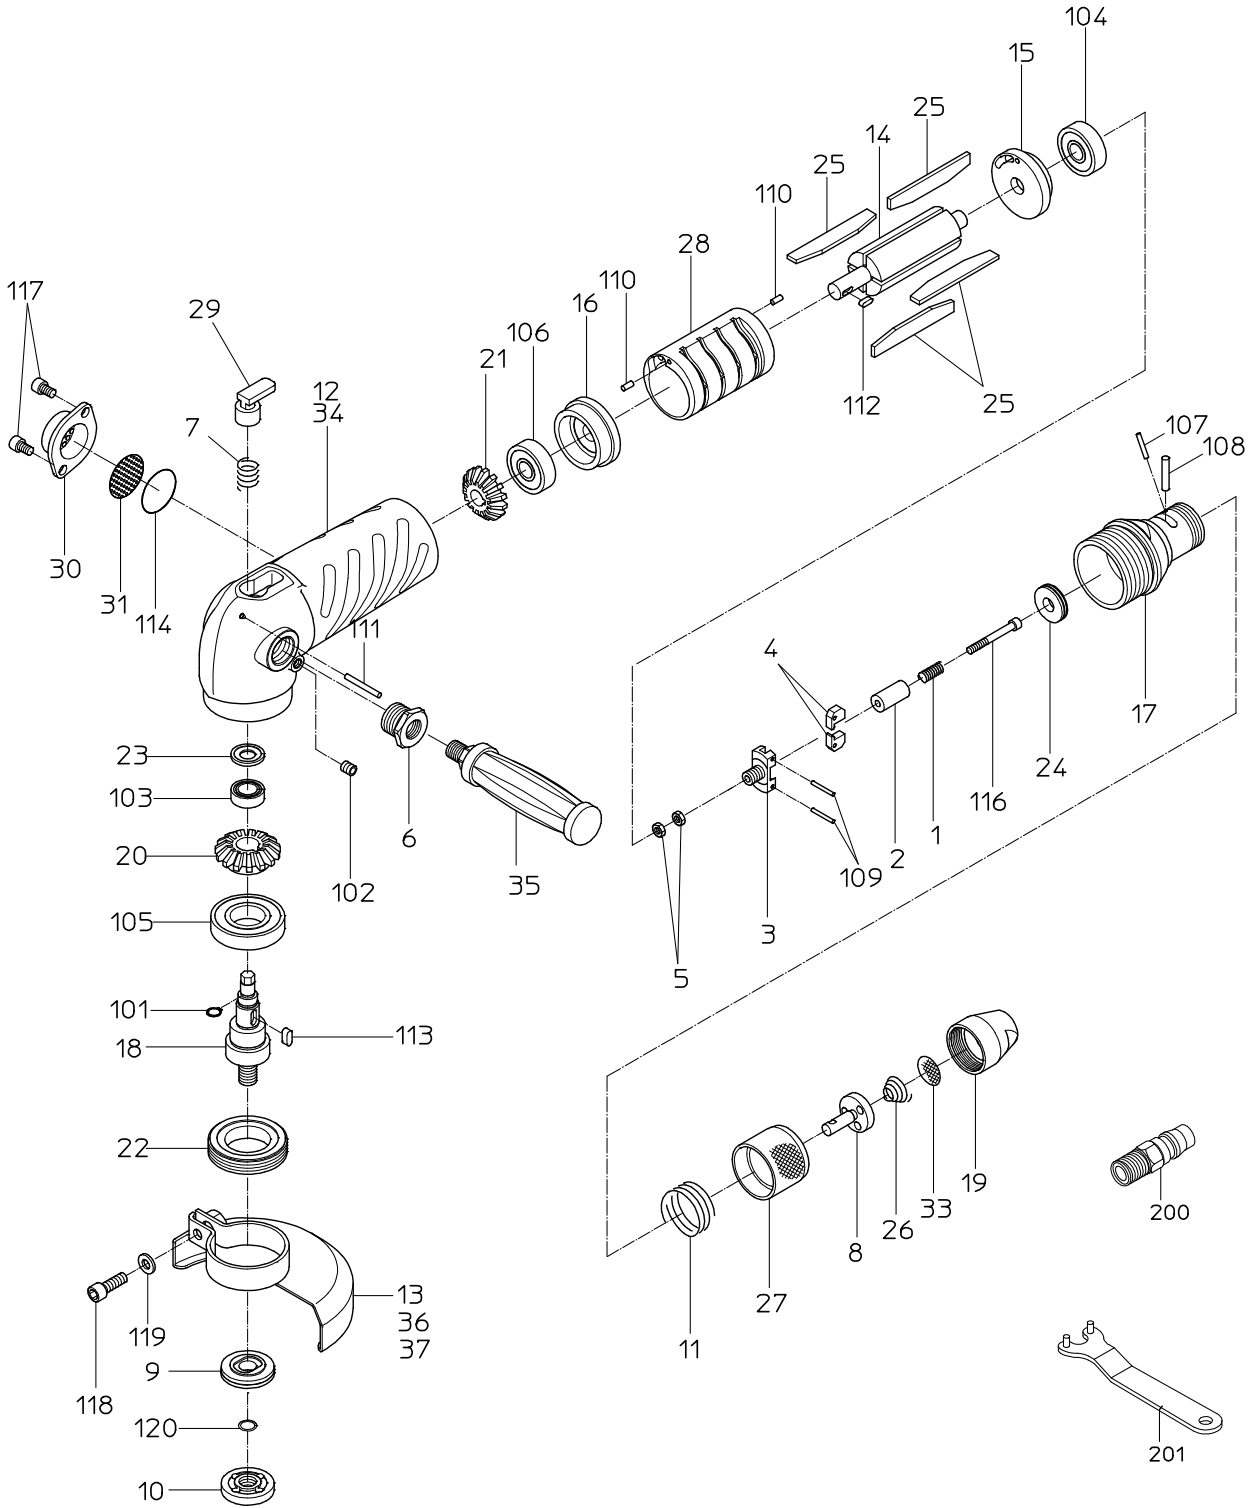

PARTS LIST

NGP-100

504699

PARTS LIST

(1/2)

MODEL : **NGP-100**

504699

ITEM	PART NO.	PART NAME	Q' ty
1	15006870	GOVERNOR SPRING	1
2	15006920	GOVERNOR VALVE	1
3	15006930	GOVERNOR BODY	1
4	15006940	GOVERNOR WEIGHT	2
5	15007720	GOVERNOR NUT	2
6	15008050	SOCKET	1
7	15010530	SPINDLE SPRING	1
8	15015504	THROTTLE VALVE	1
9	15015727	STONE FLANGE	1
10	15015728	WHEEL NUT	1
11	15016090	PUSH SPRING	1
12	15015758	ROTOR CASE	1
13	Not available separately. Available only as STONE COVER CP (P/No. 15015804)	STONE COVER	1
14	15015539	ROTOR	1
15	15015823	TOP PLATE	1
16	15015824	BOTTOM PLATE	1
17	Not available separately. Available only as HANDLE WB or HANDLE CP (P/No. 15015802 No. 15016092)	HANDLE	1
18	15015543	STONE SPINDLE	1
19	15015544	INLET BUSHING	1
20	15015545	SPINDLE GEAR	1
21	15015546	ROTOR GEAR	1
22	15015547	SPINDLE NUT	1
23	15015548	WASHER	1
24	Not available separately. Available only as HANDLE WB or HANDLE CP (P/No. 15015802 No. 15016092)	GOVERNOR BUSH	1
25	15016156	VANE	4
26	15015552	THROTTLE SPRING	1
27	15015567	GRIP	1
28	15015590	CYLINDER	1
29	15010680	SPINDLE CLUTCH	1
30	15015369	EXHAUST COVER	1
31	15015597	EXHAUST SCREEN	1
33	15400110	SCREEN	3
34		NAME PLATE	1
35	15007801	HOLDER	1
36		NAME PLATE	1
101	25307480	NAME PLATE	1
102	28100428	SET SCREW	1
103	28201077	BALL BEARING	1
104	28201079	BALL BEARING	1
105	28201083	BALL BEARING	1
106	28201087	BALL BEARING	1
107	28207037	ROLLER PIN	1
108	28207110	ROLLER PIN	1
109	28208025	SPRING PIN	1
110	28208044	SPRING PIN	1
111	28208062	SPRING PIN	2
112	28209011	KEY	2