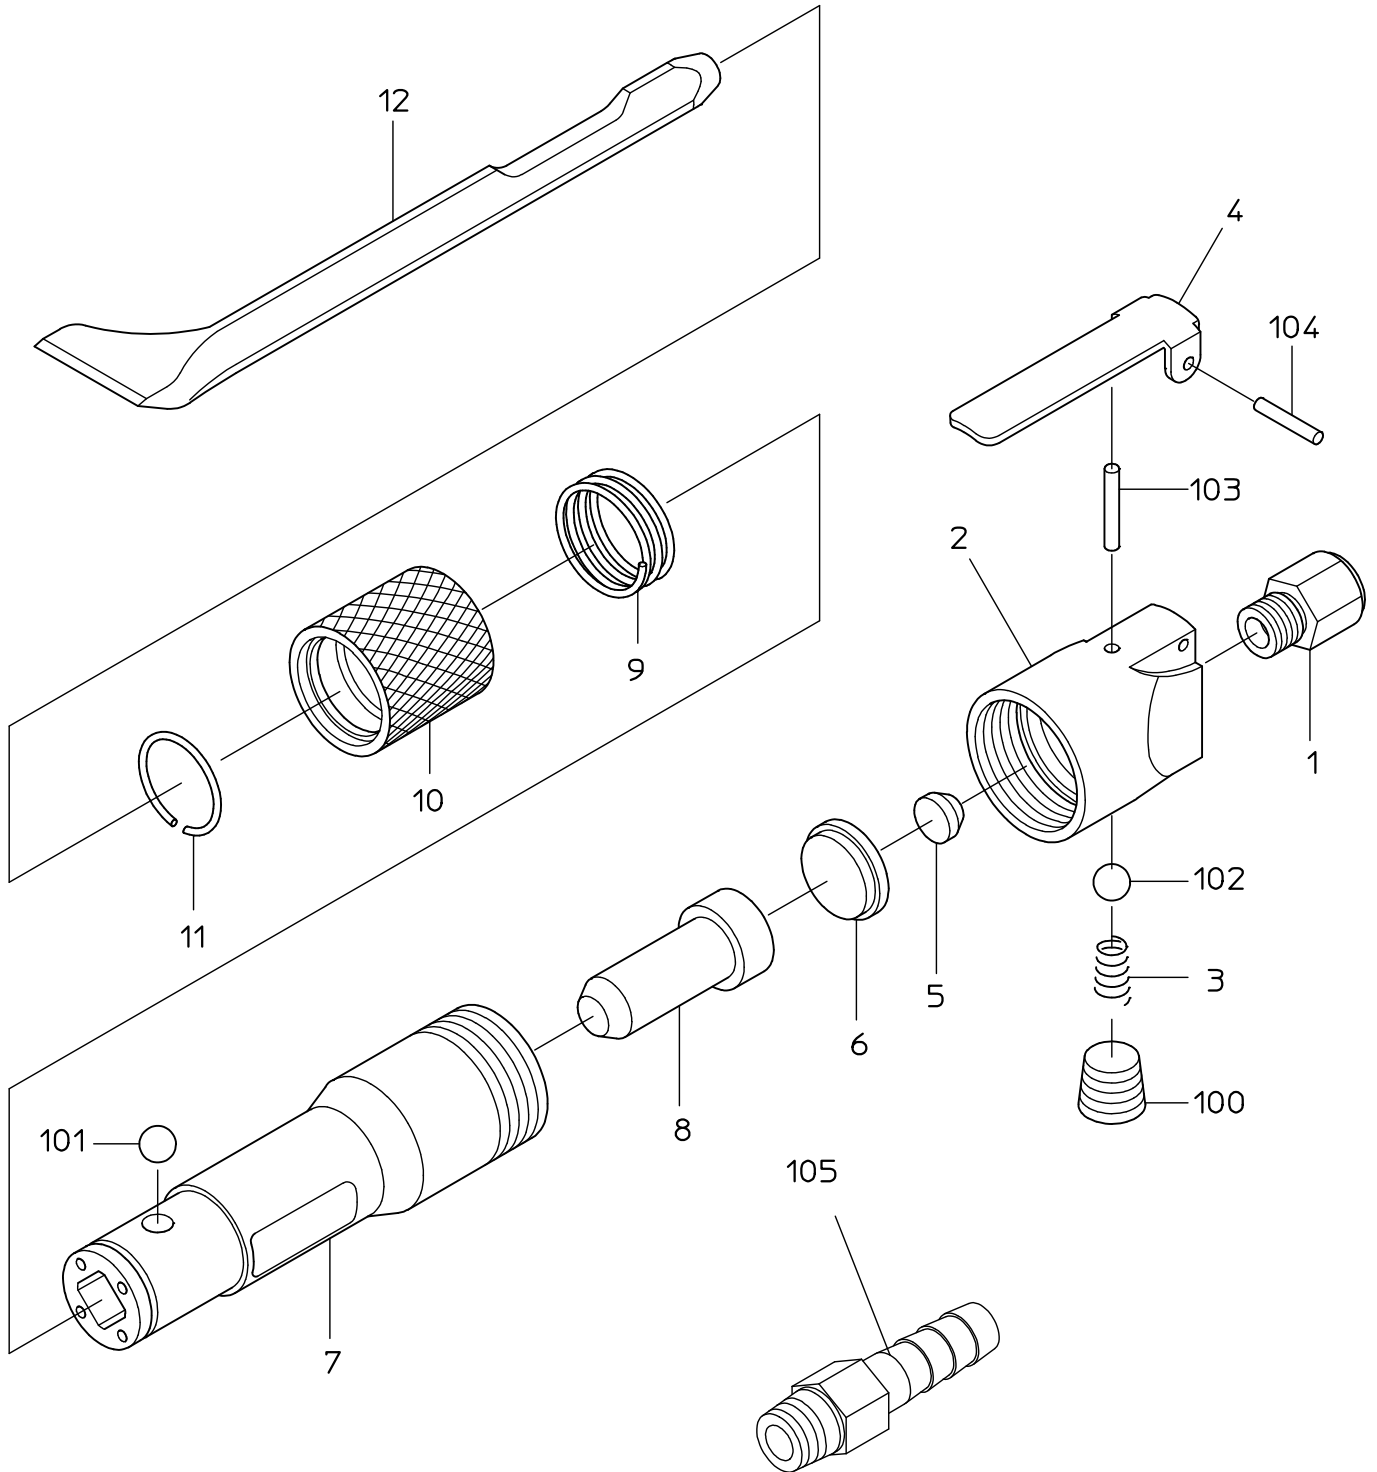

PARTS LIST

NF-1SH

604988

NIPPON PNEUMATIC MFG. CO., LTD.

PARTS LIST

(1/1)

MODEL : **NF-1SH**

604988

ITEM	PART NO.	PART NAME	Q' ty
1	17509150	INLET BUSHING	1
2	Not available separately. Available only as HANDLE CP (P/No. 17514730)		1
3	17509090	THROTTLE SPRING	1
4	17514727	LEVER	1
5	17509200	CUSHION PACKING	1
6	17509340	CUSHION SHEAT	1
7	17509291	CYLINDER	1
8	17514932	PISTON	1
9	17509280	PUSH SPRING	1
10	17509360	BALL HOLDER	1
11	17509350	STOPPER RING	1
13	17509330	CHISEL	1
100	28100351	HEX. SOCKET PLUG	1
101	28205028	STEEL BALL	1
102	28205050	RUBBER BALL	1
103	28207087	ROLLER PIN	1
104	28299050	GROOVED PIN	1
105	24901037	HOSE NIPPLE	1
	ASSY LIST		
	17514730	HANDLE CP	
	1, 2, 3, 4, 100, 102, 103, 104		