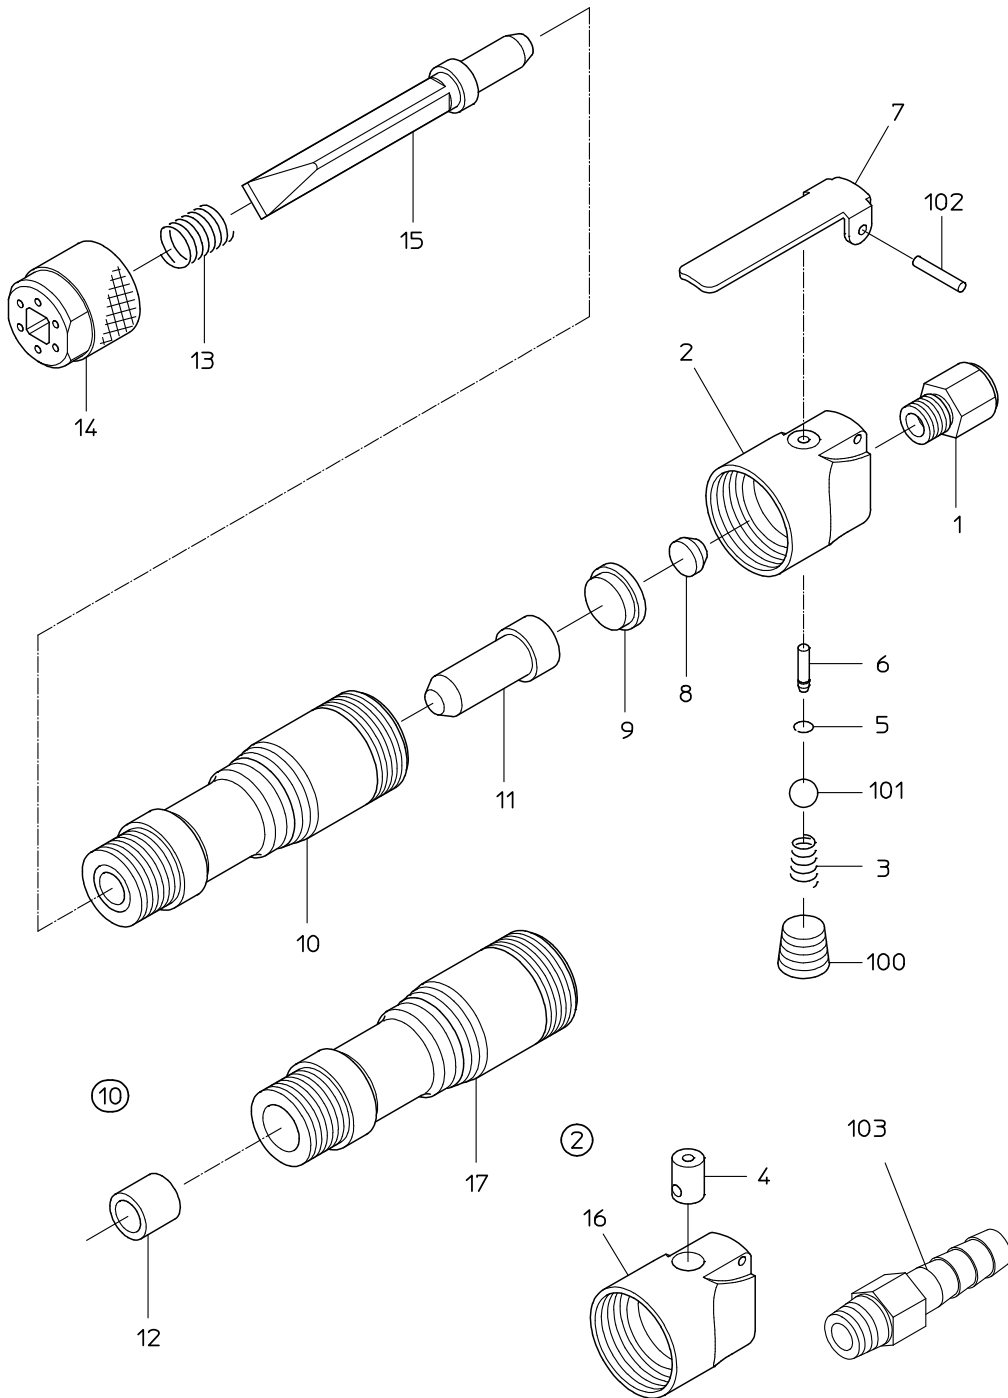

PARTS LIST

NF-0

604978

NIPPON PNEUMATIC MFG. CO., LTD.

PARTS LIST

(1/1)

MODEL : **NF-0**

604978

ITEM	PART NO.	PART NAME	Q'ty
1	17509150	INLET BUSHING	1
2	17514596	HANDLE WB	1
3	17509090	THROTTLE SPRING	1
5	17509230	STOPPER RING	1
6	17509170	THROTTLE PIN	1
7	17514727	LEVER	1
8	17509200	CUSHION PACKING	1
9	17509220	CUSHION SHEAT	1
10	17514689	CYLINDER WB	1
11	17514931	PISTON	1
13	17509080	CUSHION SPRING	1
14	17509140	CHISEL HOLDER	1
15	17509210	CHISEL 120MM	1
100	28100351	HEX. SOCKET PLUG	1
101	28205050	RUBBER BALL	1
102	28299050	GROOVED PIN	1
	ASSY LIST		
【2】	17514596	HANDLE WB	
(4)	Not available as a single part.	THROTTLE BUSH	1
(16)	Not available as a single part.	HANDLE	1
【10】	17514689	CYLINDER WB	
(12)	Not available as a single part.	SHANK BUSHING	1
(17)	Not available as a single part.	CYLINDER	1
	17514729	HANDLE CP	
	1, 2, 3, 5, 6, 7, 100, 101, 102