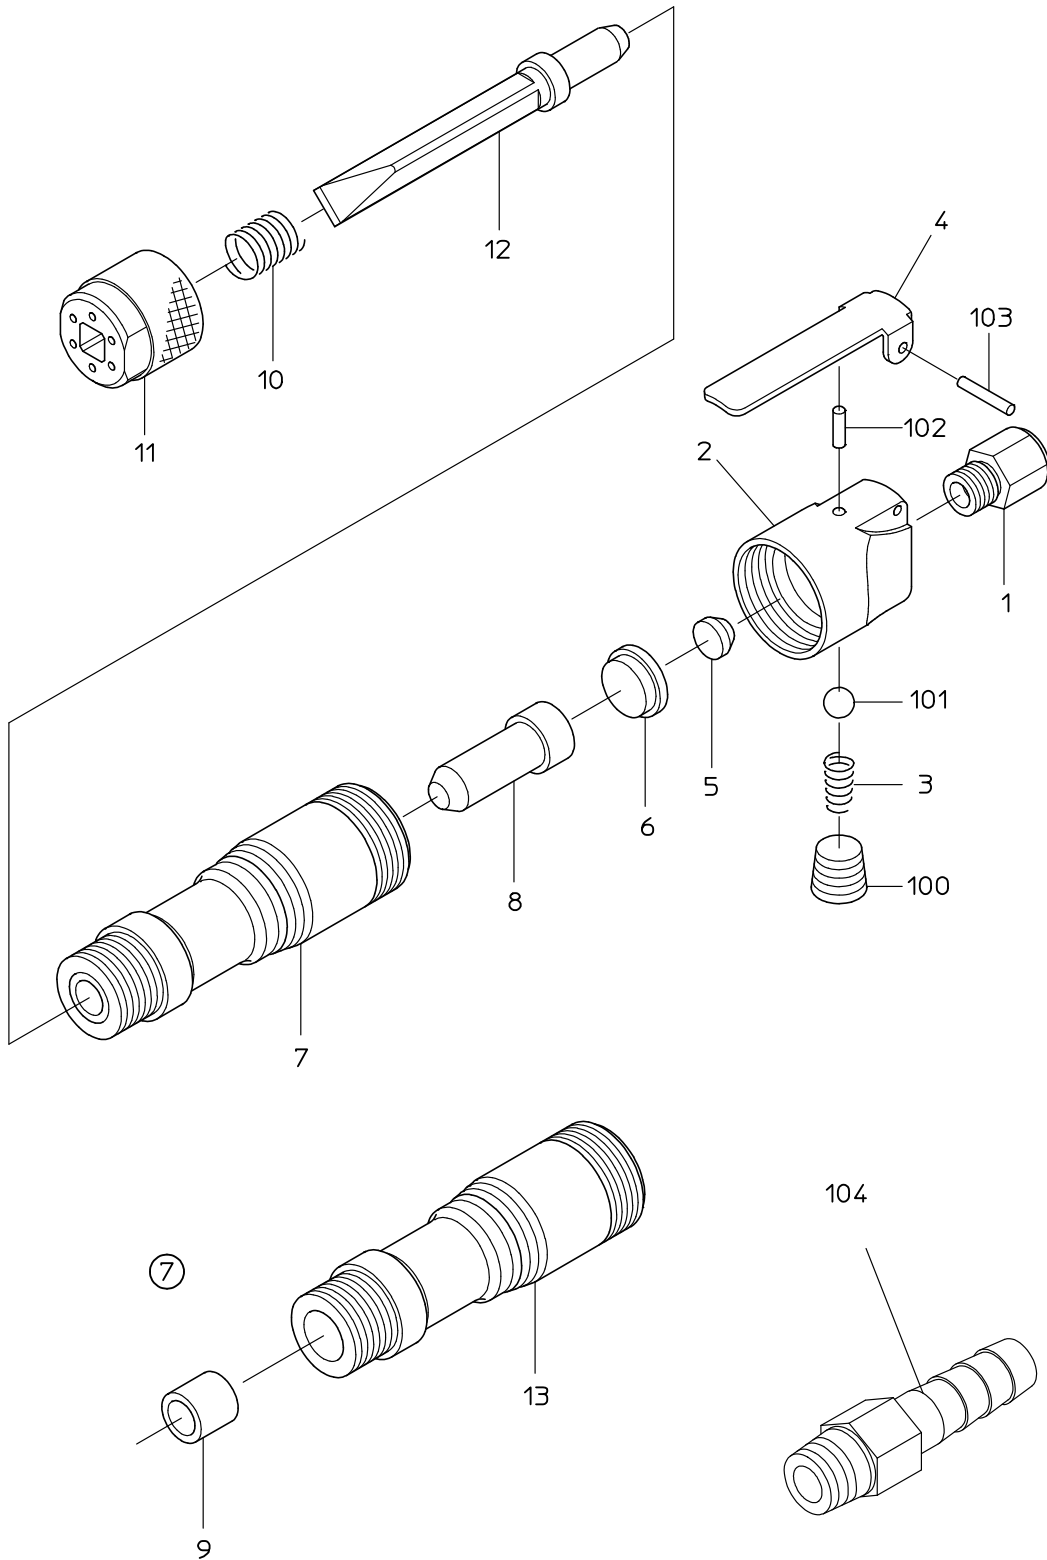

PARTS LIST

NF-00

605915

NIPPON PNEUMATIC MFG. CO., LTD.

PARTS LIST

(1/1)

MODEL : **NF-00**

605915

ITEM	PART NO.	PART NAME	Q'ty
1	17509150	INLET BUSHING	1
2	Not available separately. Available only as HANDLE CP (P/No. 17514951)	HANDLE	1
3	17509001	THROTTLE SPRING	1
4	17514727	LEVER	1
5	17509060	CUSHION PACKING	1
6	17509070	CUSHION SHEAT	1
7	17514554	CYLINDER WB	1
8	17514930	PISTON	1
10	17509080	CUSHION SPRING	1
11	17509030	CHISEL HOLDER	1
12	17509210	CHISEL	1
100	17514506	THROTTLE PLUG	1
101	28205047	RUBBER BALL	1
102	28207240	ROLLER PIN	1
103	28299050	GROOVED PIN	1
	ASSY LIST		
【7】	17514554	CYLINDER WB	
(9)		SHANK BUSHING	1
(13)		CYLINDER	1
	17514951	HANDLE CP	
	1, 2, 3, 4, 100, 101, 102, 103		