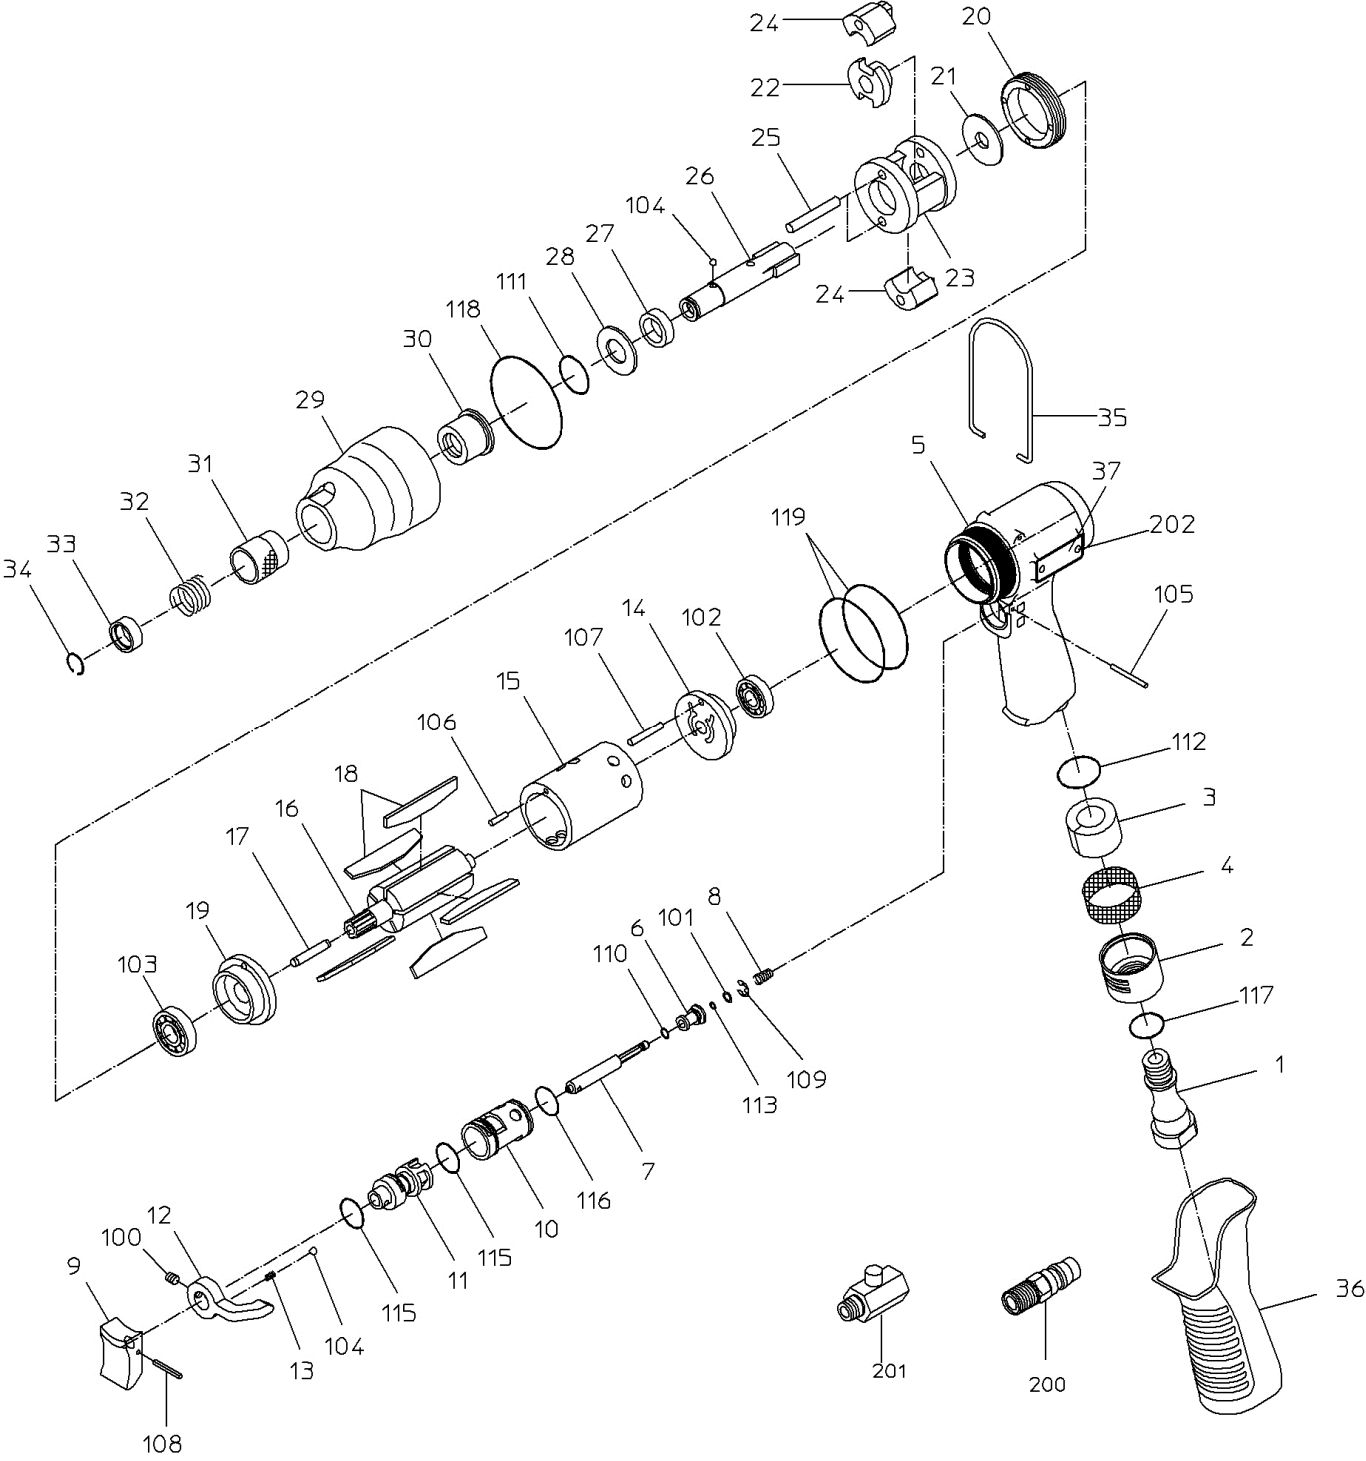

PARTS LIST

ND-6LFB(X)

526171

PARTS LIST

MODEL :

ND-6LFBX

526171

ITEM	PART NO.	PART NAME	Q'ty
1	15212630	INLET BUSHING	1
2	15212620	EXHAUST COVER	1
3	15212920	MUFFLER	1
4	15213010	SCREEN	1
5	Not available separately. Available only as HANDLE CP (P/No. 15220147)	HANDLE	1
6	15305170	THROTTLE VALVE	1
7	15305181	THROTTLE PIN	1
8	15305130	THROTTLE SPRING	1
9	15305260	LEVER	1
10	Not available separately. Available only as HANDLE CP (P/No. 15220147)	REVERSE BUSH	1
11	15305232	REVERSE VALVE	1
12	15305250	REVERSE LEVER	1
13	15212481	SPRING	1
14	Not available separately. Available only as TOP PLATE WBR (P/No. 15219401)	TOP PLATE	1
15	15219552	CYLINDER	1
16	15213430	ROTOR	1
17	15219498	ROTOR PIN	1
18	15219946	VANE	6
19	Not available separately. Available only as BOTTOM PLATE WBR (P/No. 15219402)	BOTTOM PLATE	1
20	15213440	LOCK NUT	1
21	15212750	SPACER	1
22	15212760	DRIVER	1
23	15213380	HAMMER FRAME	1
24	15213360	HAMMER	2
25	15220005	HAMMER PIN	2
26	15217140	ANVIL	1
27	15212730	ANVIL BUSH	1
28	15216380	THRUST WASHER	1
29	Not available separately. Available only as HAMMER CASE CP (P/No. 15219346)	HAMMER CASE	1
30	15212780	CASE BUSH	1
31	15217090	BALL HOLDER	1
32	15216560	PUSH SPRING	1
33	15217080	STOPPER WASHER	1
34	15216690	STOPPER RING	1
35	15216180	HANGER	1
36	15305221	PROTECT CAP	1
37	18400728	NAME PLATE	1