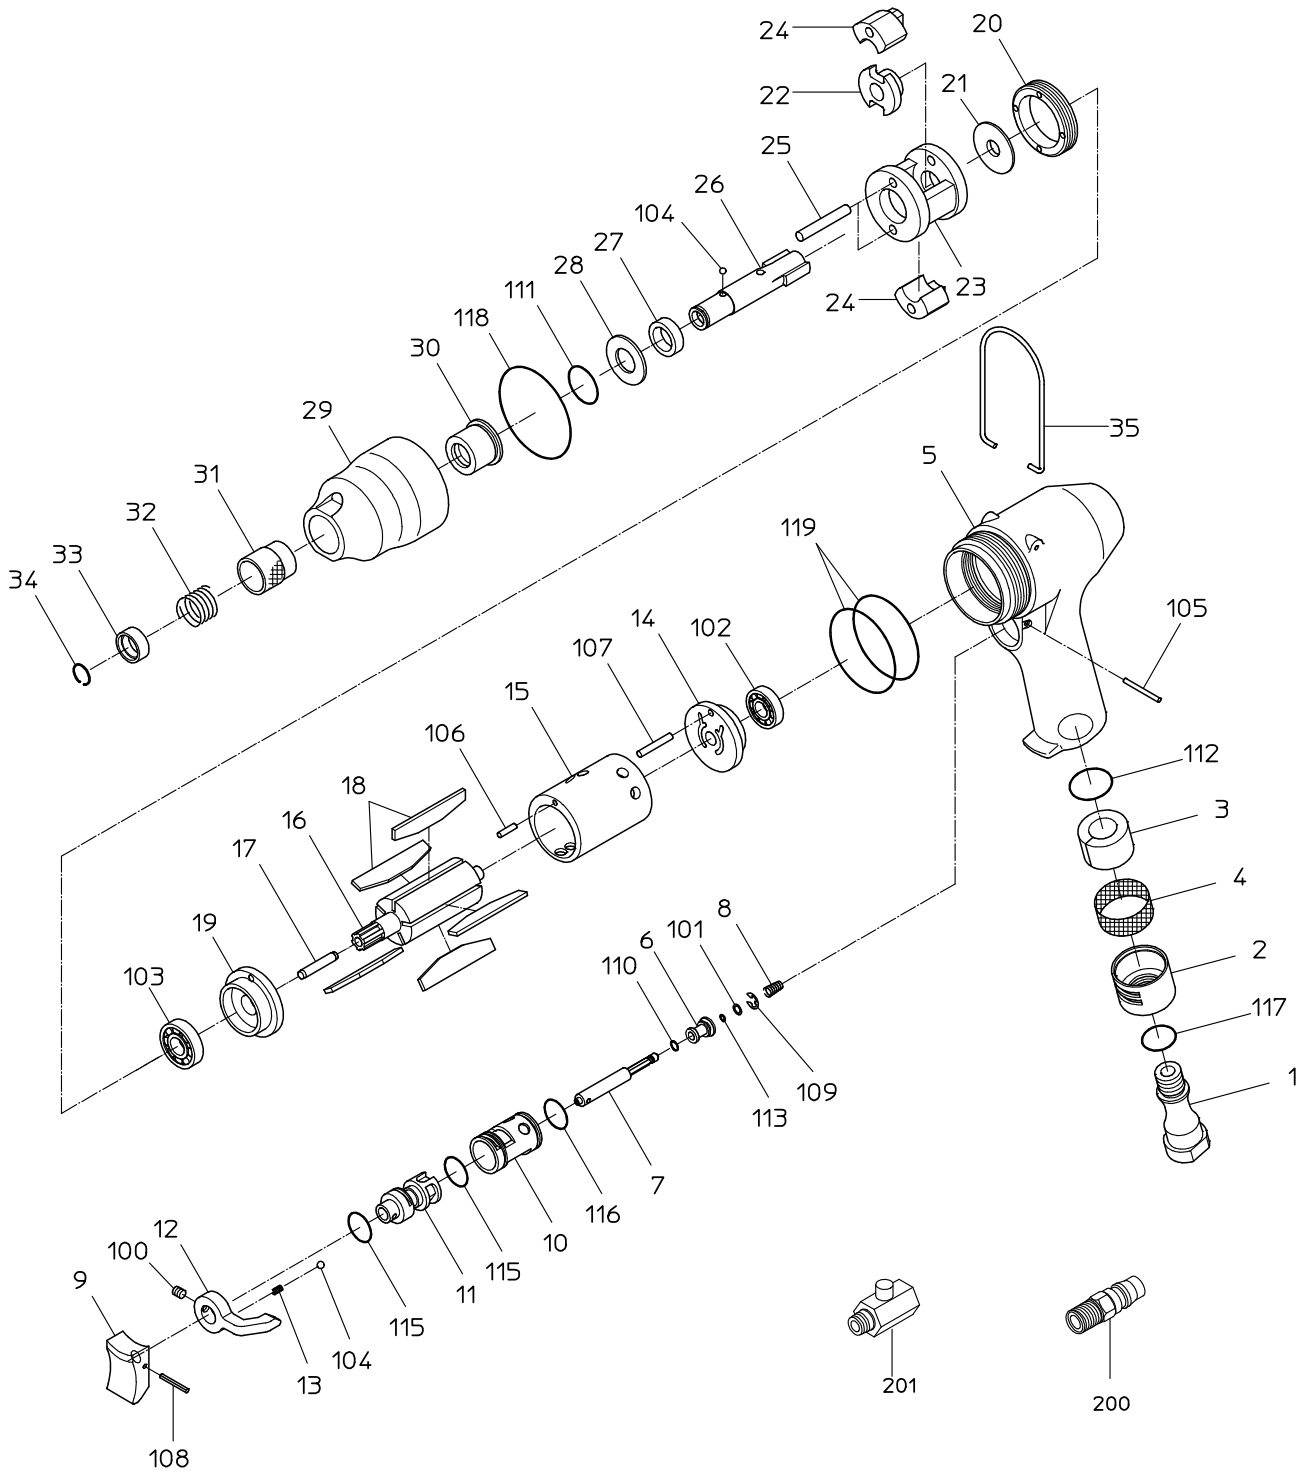

PARTS LIST

ND-6LFA(Y)

524279

NIPPON PNEUMATIC MFG. CO., LTD.

PARTS LIST

(1/2)

MODEL : **ND-6LFAY**

524279

ITEM	PART NO.	PART NAME	Q' ty
1	15212630	INLET BUSHING	1
2	15212620	EXHAUST COVER	1
3	15212920	MUFFLER	1
4	15213010	SCREEN	1
5	Not available separately. Available only as HANDLE CP (P/No. 15219386)	HANDLE	1
6	15305170	THROTTLE VALVE	1
7	15305181	THROTTLE PIN	1
8	15305130	THROTTLE SPRING	1
9	15212590	LEVER	1
10	Not available separately. Available only as HANDLE CP (P/No. 15219386)	REVERSE BUSH	1
11	15305232	REVERSE VALVE	1
12	15305250	REVERSE LEVER	1
13	15212481	SPRING	1
14	Not available separately. Available only as TOP PLATE WBR (P/No. 15219401)	TOP PLATE	1
15	15219998	CYLINDER	1
16	15213430	ROTOR	1
17	15219498	ROTOR PIN	1
18	15219946	VANE	6
19	Not available separately. Available only as BOTTOM PLATE WBR (P/No. 15219402)	BOTTOM PLATE	1
20	15213440	LOCK NUT	1
21	15212750	SPACER	1
22	15212760	DRIVER	1
23	15213380	HAMMER FRAME	1
24	15213360	HAMMER	2
25	15220005	HAMMER PIN	2
26	15217160	ANVIL	1
27	15212730	ANVIL BUSH	1
28	15216380	THRUST WASHER	1
29	Not available separately. Available only as HAMMER CASE CP (P/No. 15219346)	HAMMER CASE	1
30	15212780	CASE BUSH	1
31	15217090	BALL HOLDER	1
32	15216560	PUSH SPRING	1
33	15217080	STOPPER WASHER	1
34	15216690	STOPPER RING	1
35	15216180	HANGER	1
100	28100474	SET SCREW	1
101	28100519	PLAIN WASHER	1
102	28201060	BALL BEARING	1
103	28201023	BALL BEARING	1
104	28205023	STEEL BALL	2
105	28207027	ROLLER PIN	1
106	28207037	ROLLER PIN	1
107	28207039	ROLLER PIN	1
108	28208025	SPRING PIN	1
109	25307790	RETAINING RING	1