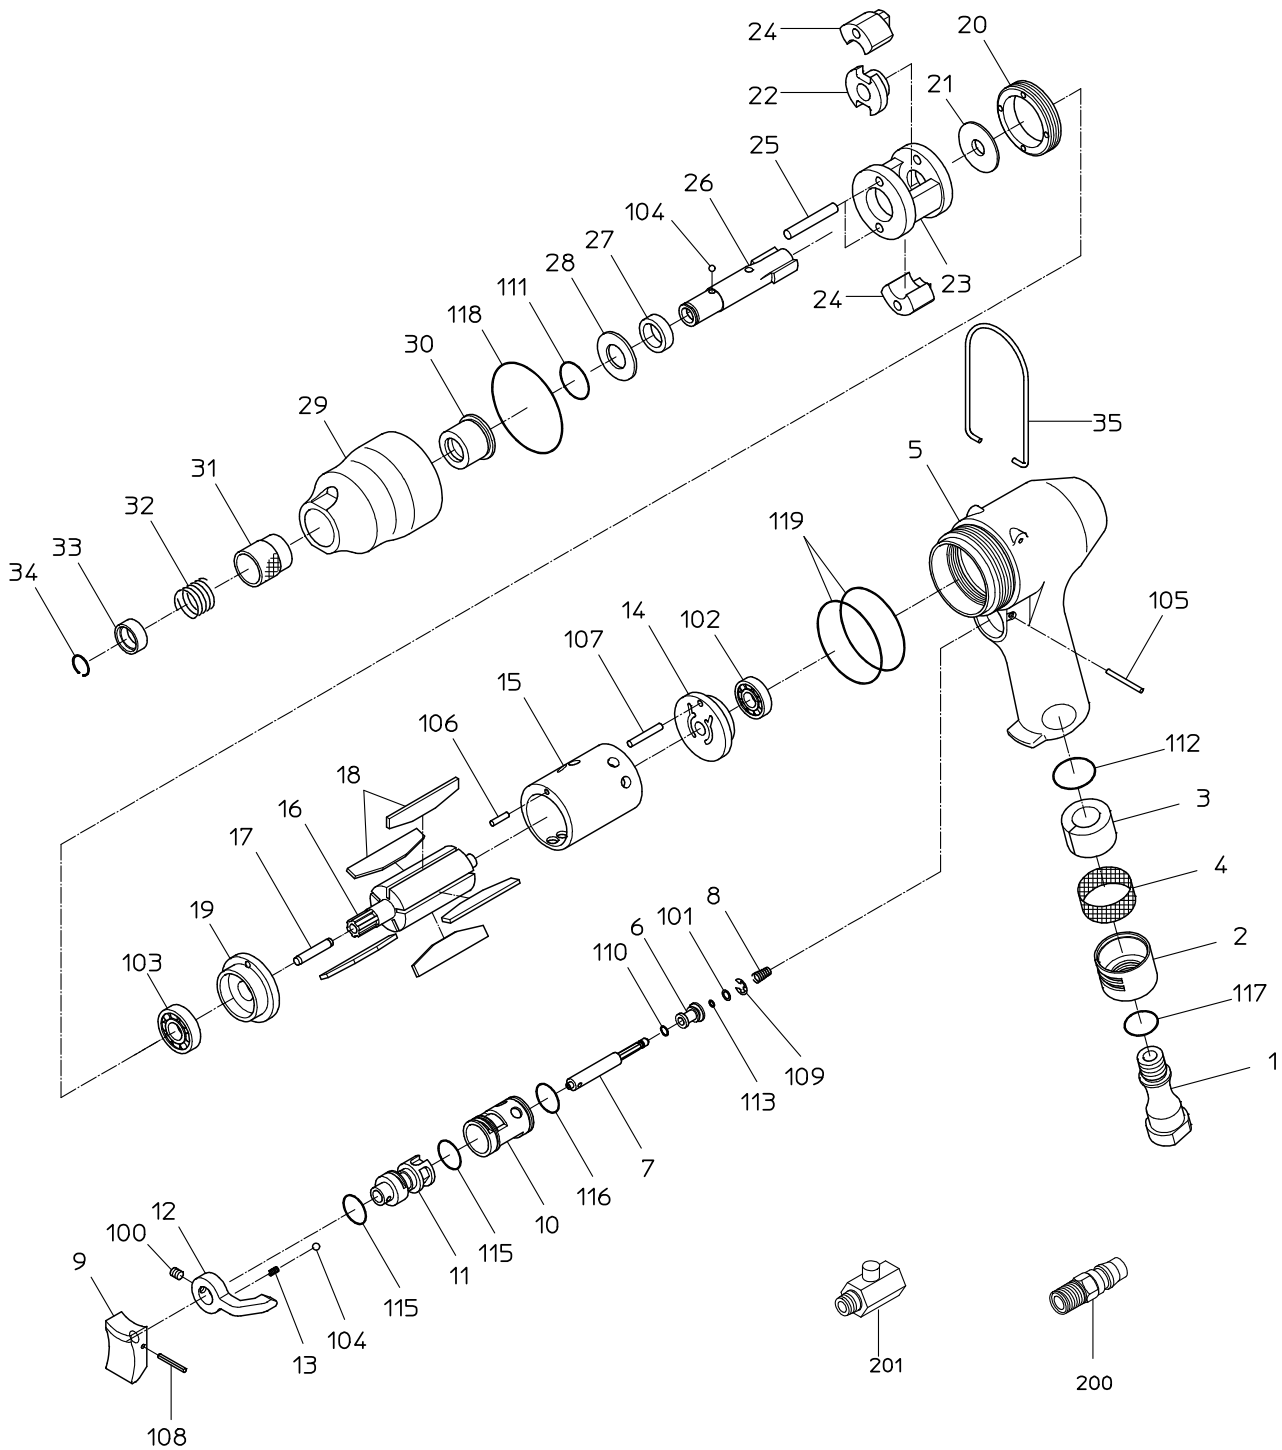

PARTS LIST

ND-6LFA(X)

525732

NIPPON PNEUMATIC MFG. CO., LTD.

PARTS LIST

(1/2)

MODEL : **ND-6LFAX**

525732

ITEM	PART NO.	PART NAME	Q' ty
1	15212630	INLET BUSHING	1
2	15212620	EXHAUST COVER	1
3	15212920	MUFFLER	1
4	15213010	SCREEN	1
5	Not available separately. Available only as HANDLE CP (P/No. 15219386)	HANDLE	1
6	15305170	THROTTLE VALVE	1
7	15305181	THROTTLE PIN	1
8	15305130	THROTTLE SPRING	1
9	15212590	LEVER	1
10	Not available separately. Available only as HANDLE CP (P/No. 15219386)	REVERSE BUSH	1
11	15305232	REVERSE VALVE	1
12	15305250	REVERSE LEVER	1
13	15212481	SPRING	1
14	Not available separately. Available only as TOP PLATE WBR (P/No. 15219401)	TOP PLATE	1
15	15219552	CYLINDER	1
16	15213430	ROTOR	1
17	15219498	ROTOR PIN	1
18	15219946	VANE	6
19	Not available separately. Available only as BOTTOM PLATE WBR (P/No. 15219402)	BOTTOM PLATE	1
20	15213440	LOCK NUT	1
21	15212750	SPACER	1
22	15212760	DRIVER	1
23	15213380	HAMMER FRAME	1
24	15213360	HAMMER	2
25	15220005	HAMMER PIN	2
26	15217140	ANVIL	1
27	15212730	ANVIL BUSH	1
28	15216380	THRUST WASHER	1
29	Not available separately. Available only as HAMMER CASE CP (P/No. 15219346)	HAMMER CASE	1
30	15212780	CASE BUSH	1
31	15217090	BALL HOLDER	1
32	15216560	PUSH SPRING	1
33	15217080	STOPPER WASHER	1
34	15216690	STOPPER RING	1
35	15216180	HANGER	1
100	28100474	SET SCREW	1
101	28100519	PLAIN WASHER	1
102	28201060	BALL BEARING	1
103	28201023	BALL BEARING	1
104	28205023	STEEL BALL	2
105	28207027	ROLLER PIN	1
106	28207037	ROLLER PIN	1
107	28207039	ROLLER PIN	1
108	28208025	SPRING PIN	1
109	25307790	RETAINING RING	1
110	61100050	O RING	1