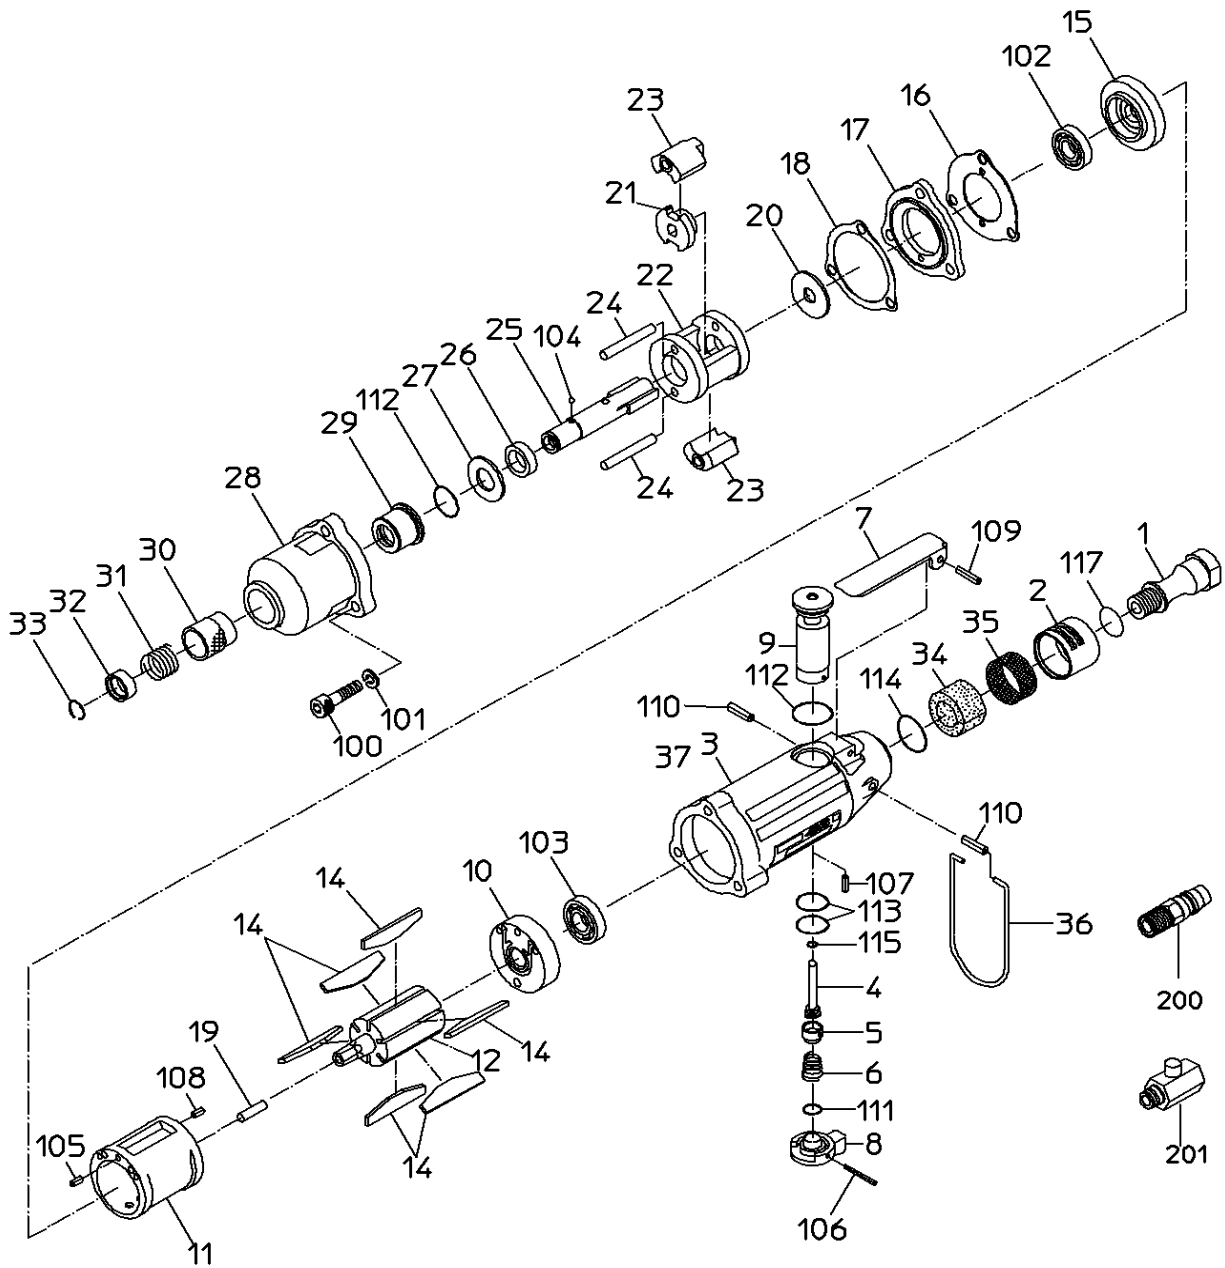

PARTS LIST

ND-6HS(X)

525867

MODEL : **ND-6HS (X)**

525867

ITEM	PART NO.	PART NAME	QTY	NOTE
1	15212630	INLET BUSHING	1	
2	15212620	EXHAUST COVER	1	
3		HANDLE	1	*Available as HANDLE CP
4	15303490	THROTTLE VALVE	1	
5	15303480	THROTTLE CAP	1	
6	15213230	THROTTLE SPRING	1	
7	15213271	LEVER	1	
8	15213260	REVERSE LEVER	1	
9	15213250	REVERSE VALVE	1	
10		TOP PLATE	1	*Available as TOP PLATE WBR
11	15219997	CYLINDER	1	
12	15212880	ROTOR	1	
14	15219945	VANE	6	
15		BOTTOM PLATE	1	*Available as BOTTOM PLATE WBR
16	15212820	TOP SEAL	1	
17	15220208	COLLAR	1	
18	15212830	BOTTOM SEAL	1	
19	15219498	ROTOR PIN	1	
20	15212750	SPACER	1	
21	15212760	DRIVER	1	
22	15219501	HAMMER FRAME	1	
23	15220210	HAMMER	2	
24	15219913	HAMMER PIN	2	
25	15217060	ANVIL	1	
26	15212730	ANVIL BUSH	1	
27	15216380	THRUST WASHER	1	
28		HAMMER CASE	1	*Available as HAMMER CASE WB
29		CASE BUSH	1	*Available as HAMMER CASE WB
30	15217090	BALL HOLDER	1	
31	15216560	PUSH SPRING	1	
32	15217080	STOPPER WASHER	1	
33	15216690	STOPPER RING	1	
34	15220223	MUFFLER	1	
35	15213010	SCREEN	1	
36	15216180	HANGER	1	
37	18400463	NAME PLATE (WARNING)	1	
100	74005022	CAP SCREW	3	
101	76420105	SPRING WASHER	3	
102	28201023	BALL BEARING	1	
103	28201055	BALL BEARING	1	
104	28205023	STEEL BALL	1	
105	25305560	SPRING PIN	1	
106	28208030	SPRING PIN	1	
107	28208054	SPRING PIN	1	
108	28208056	SPRING PIN	1	
109	28208064	SPRING PIN	1	
110	28208098	SPRING PIN	2	

NIPPON PNEUMATIC MFG. CO., LTD.

MODEL : **ND-6HS (X)**

525867

ITEM	PART NO.	PART NAME	QTY	NOTE
111	61200090	O RING	1	
112	61200120	O RING	2	
113	61200160	O RING	2	
114	61200200	O RING	1	
115	63200050	O RING	1	
117	63200160	O RING	1	
200	24901010	COUPLER PLUG	1	
201	24999065	POWER REGULATOR	1	
		ASSY LIST		
	15220226	HANDLE CP		
		1, 2, 3, 4, 5, 6, 7, 8, 9, 34, 35, 106, 107, 109, 110, 111, 112, 113		
		114, 115, 117		
	15219345	HAMMER CASE CP		
		28, 29, 112		
	15219360	TOP PLATE WBR		
		10, 103		
	15219396	BOTTOM PLATE WBR		
		15, 102		
	15219800	HAMMER CASE WB		
		28, 29		