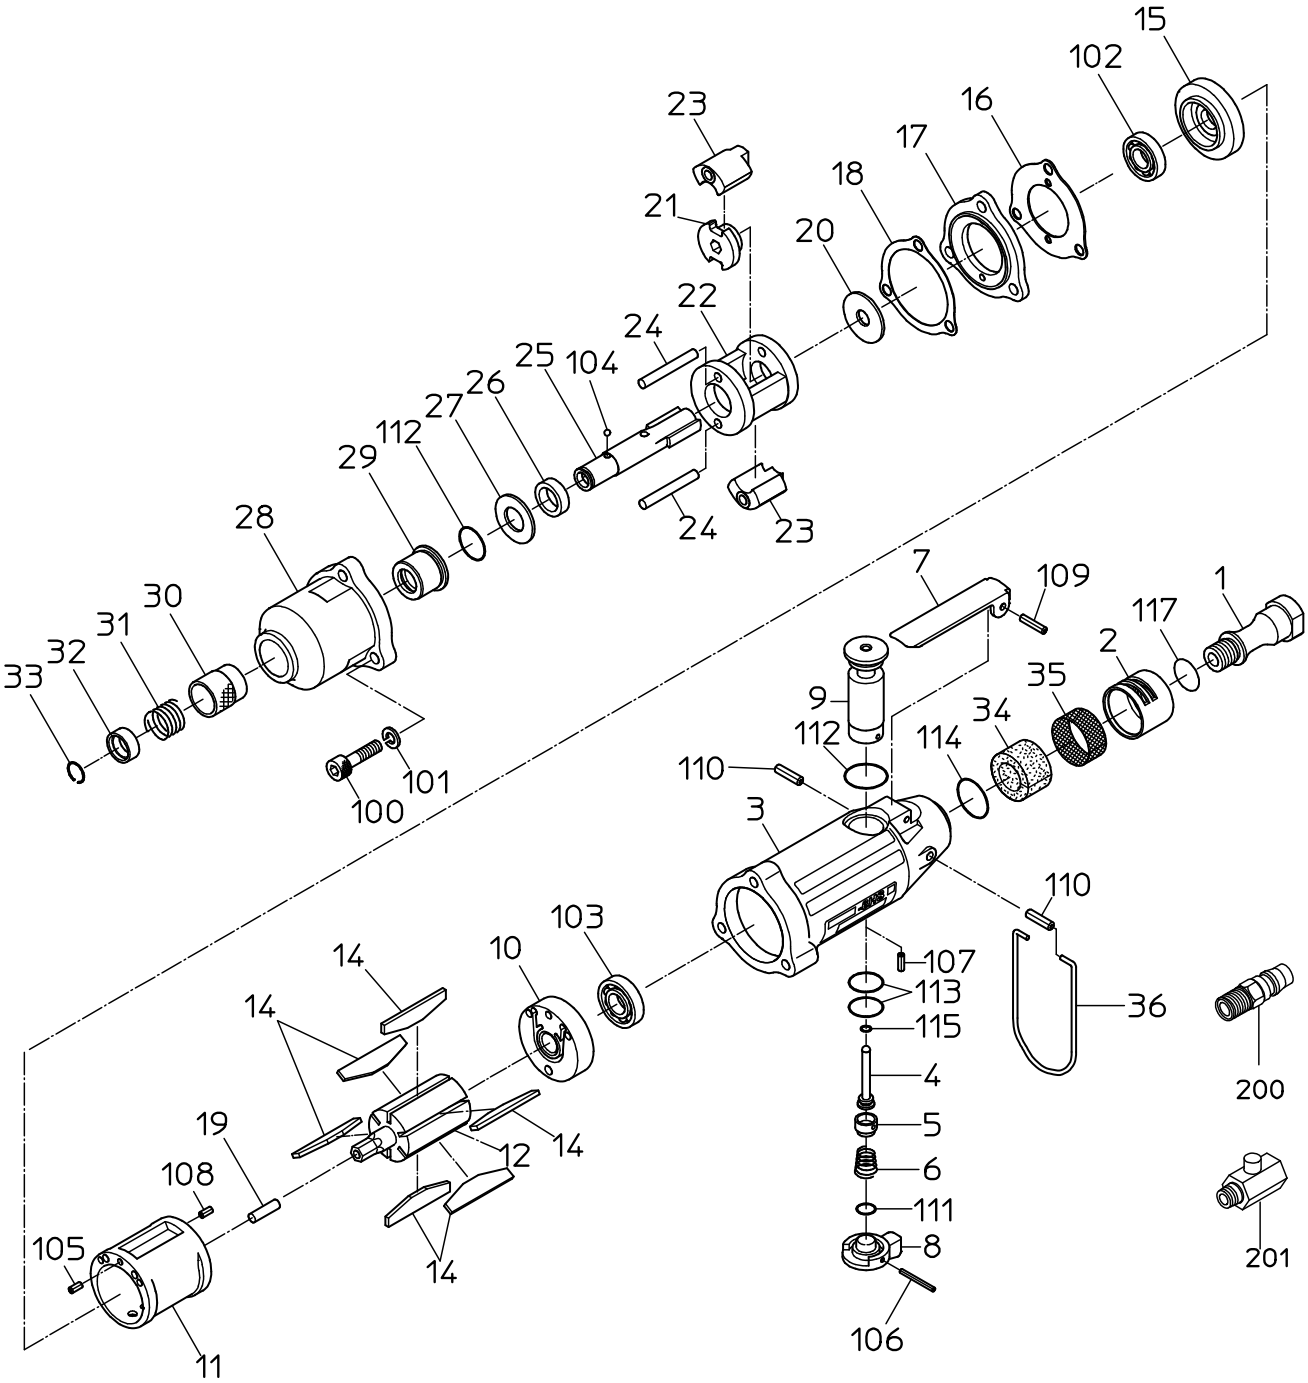

PARTS LIST

ND-6HS(X)

525864

PARTS LIST

MODEL : **ND-6HS (X)**

525864

ITEM	PART NO.	PART NAME	Q' ty
1	15212630	INLET BUSHING	1
2	15212620	EXHAUST COVER	1
3	Not available separately. Available only as HANDLE CP (P/No. 15220042)	HANDLE	1
4	15303490	THROTTLE VALVE	1
5	15303480	THROTTLE CAP	1
6	15213230	THROTTLE SPRING	1
7	15213271	LEVER	1
8	15213260	REVERSE LEVER	1
9	15213250	REVERSE VALVE	1
10	Not available separately. Available only as TOP PLATE WBR (P/No. 15219360)	TOP PLATE	1
11	15219997	CYLINDER	1
12	15212880	ROTOR	1
14	15219945	VANE	6
15	Not available separately. Available only as BOTTOM PLATE WBR (P/No. 15219396)	BOTTOM PLATE	1
16	15212820	TOP SEAL	1
17	15212910	COLLAR	1
18	15212830	BOTTOM SEAL	1
19	15219498	ROTOR PIN	1
20	15212750	SPACER	1
21	15212760	DRIVER	1
22	15219501	HAMMER FRAME	1
23	15212790	HAMMER	2
24	15219913	HAMMER PIN	2
25	15217060	ANVIL	1
26	15212730	ANVIL BUSH	1
27	15216380	THRUST WASHER	1
28	Not available separately. Available only as HAMMER CASE CP (P/No. 15219345)	HAMMER CASE	1
29	Not available separately. Available only as HAMMER CASE CP (P/No. 15219345)	CASE BUSH	1
30	15217090	BALL HOLDER	1
31	15216560	PUSH SPRING	1
32	15217080	STOPPER WASHER	1
33	15216690	STOPPER RING	1
34	15212920	MUFFLER	1
35	15213010	SCREEN	1
36	15216180	HANGER	1
100	74005022	CAP SCREW	3
101	76420105	SPRING WASHER	3
102	28201023	BALL BEARING	1
103	28201055	BALL BEARING	1
104	28205023	STEEL BALL	1
105	25305560	SPRING PIN	1
106	28208030	SPRING PIN	1
107	28208054	SPRING PIN	1
108	28208056	SPRING PIN	1
109	28208064	SPRING PIN	1
110	28208098	SPRING PIN	2