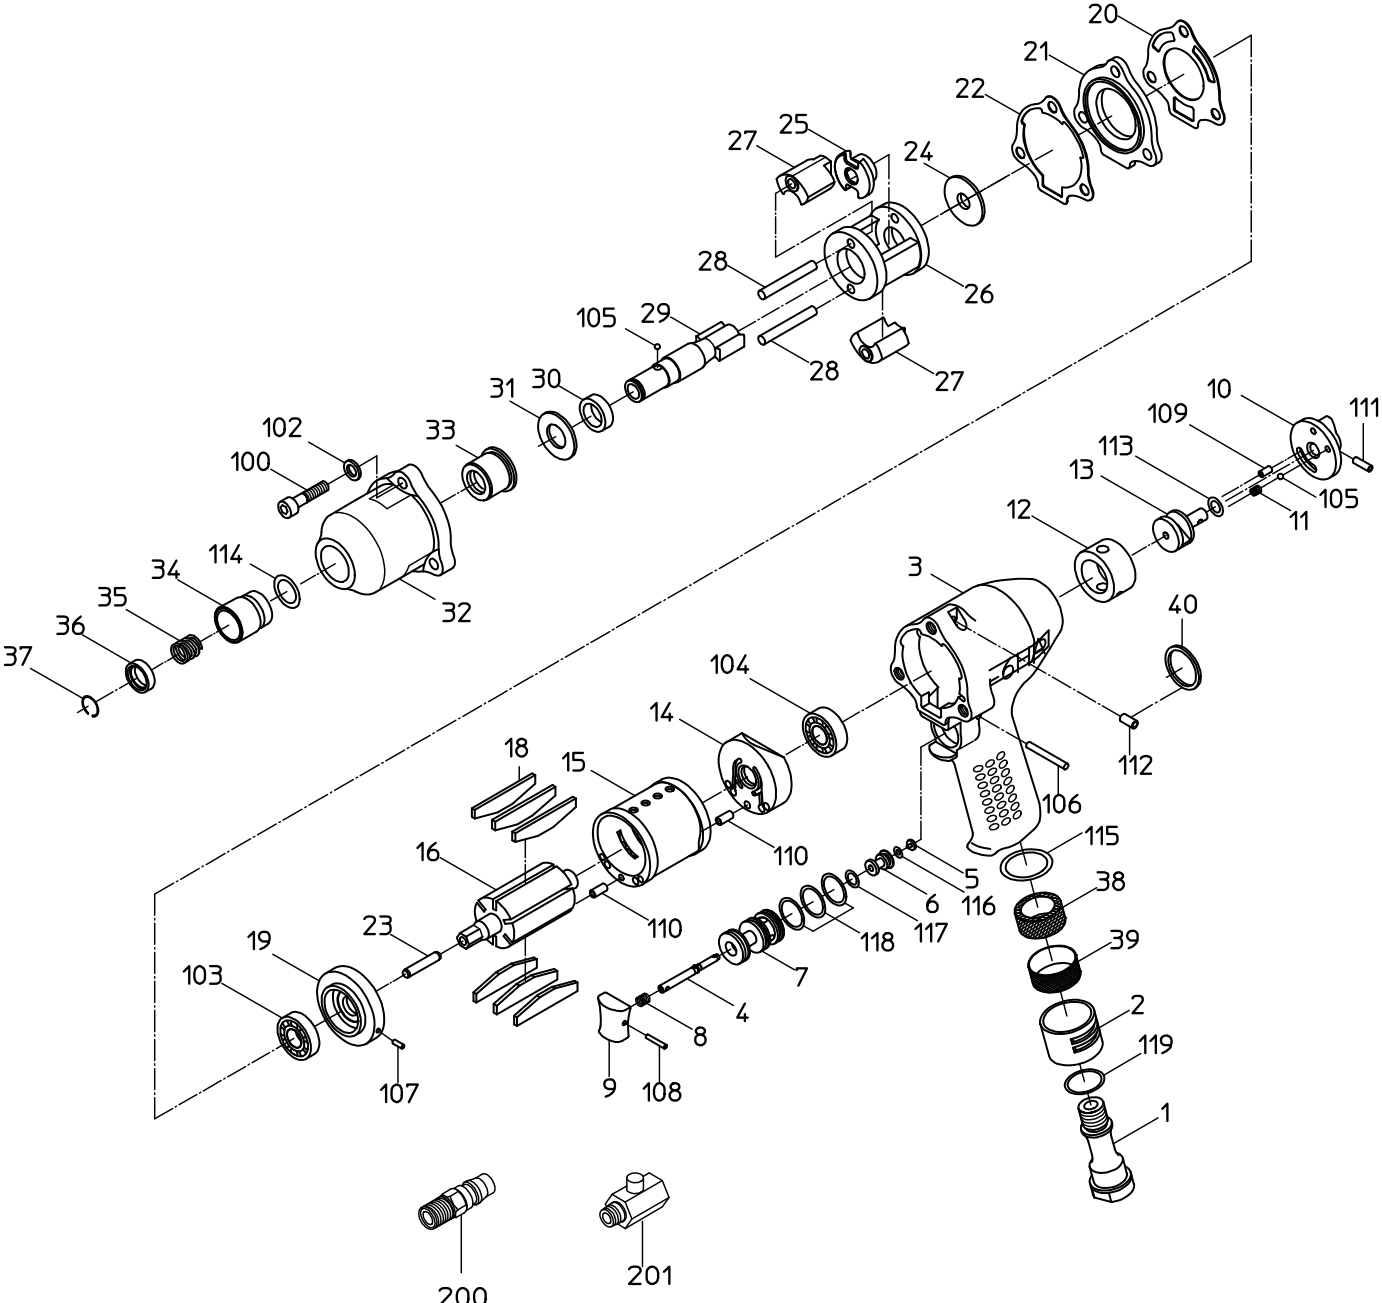

# PARTS LIST

## ND-6HPA(Y)

525519

# PARTS LIST

(1/2)

MODEL : **ND-6HPA (Y)**

525519

ITEM	PART NO.	PART NAME	Q'ty
1	15212630	INLET BUSHING	1
2	15212620	EXHAUST COVER	1
3	Not available separately. Available only as HANDLE WB or HANDLE CP (P/No. 15219810 No. 15219811)		1
4	15212660	THROTTLE PIN	1
5	15212670	THROTTLE PLUG	1
6	15219688	THROTTLE VALVE	1
7	15212640	THROTTLE BUSH	1
8	15212600	THROTTLE SPRING	1
9	15212720	LEVER	1
10	15212710	REVERSE LEVER	1
11	15212610	SPRING	1
12	Not available separately. Available only as HANDLE WB or HANDLE CP (P/No. 15219810 No. 15219811)		1
13	15212940	REVERSE VALVE	1
14	Not available separately. Available only as TOP PLATE WBR (P/No. 15219302)		1
15	15219997	CYLINDER	1
16	15212880	ROTOR	1
18	15219945	VANE	6
19	Not available separately. Available only as BOTTOM PLATE WBR (P/No. 15219396)		1
20	15212970	TOP SEAL	1
21	15220063	COLLAR	1
22	15212980	BOTTOM SEAL	1
23	15219498	ROTOR PIN	1
24	15212750	SPACER	1
25	15212760	DRIVER	1
26	15219501	HAMMER FRAME	1
27	15212790	HAMMER	2
28	15219913	HAMMER PIN	2
29	15217110	ANVIL	1
30	15212730	ANVIL BUSH	1
31	15216380	THRUST WASHER	1
32	Not available separately. Available only as HAMMER CASE WB or HAMMER CASE CP (P/No. 15219790, No. 15219303)		1
33	Not available separately. Available only as HAMMER CASE WB or HAMMER CASE CP (P/No. 15219790, No. 15219303)		1
34	15217090	BALL HOLDER	1
35	15216560	PUSH SPRING	1
36	15217080	STOPPER WASHER	1
37	15216690	STOPPER RING	1
38	15212920	MUFFLER	1
39	15213010	SCREEN	1
40	15303730	HANGER	1
100	74005022	CAP SCREW	3