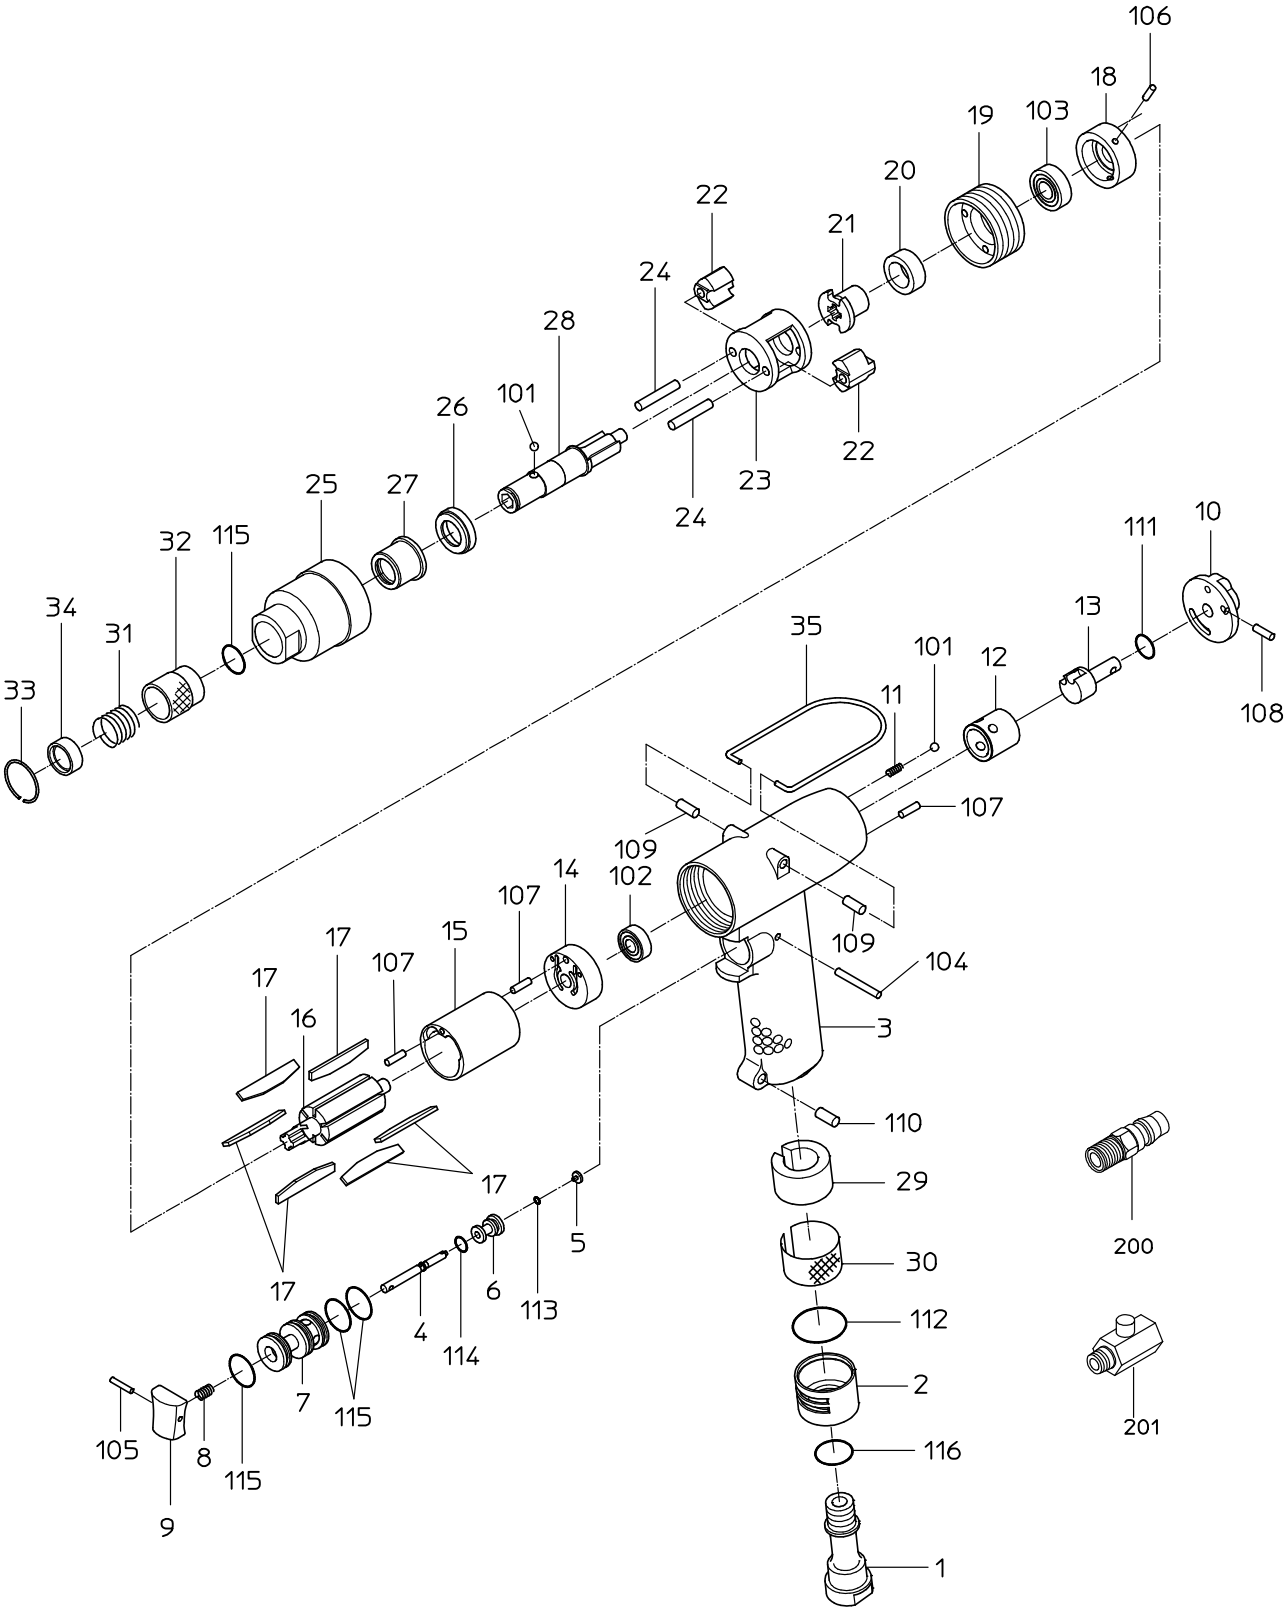

PARTS LIST

ND-5LP(Y)

525723

PARTS LIST

(1/2)

MODEL : **ND-5LPY**

525723

ITEM	PART NO.	PART NAME	Q' ty
1	15212630	INLET BUSHING	1
2	15212620	EXHAUST COVER	1
3	Not available separately. Available only as HANDLE WB or HANDLE CP (P/No. 15219812 No. 15219813)	HANDLE	1
4	15212660	THROTTLE PIN	1
5	15212670	THROTTLE PLUG	1
6	15219688	THROTTLE VALVE	1
7	15212640	THROTTLE BUSH	1
8	15212600	THROTTLE SPRING	1
9	15212720	LEVER	1
10	15212710	REVERSE LEVER	1
11	15212610	SPRING	1
12	Not available separately. Available only as HANDLE WB or HANDLE CP (P/No. 15219812 No. 15219813)	REVERSE BUSH	1
13	15214350	REVERSE VALVE	1
14	Not available separately. Available only as TOP PLATE WBR (P/No. 15219839)	TOP PLATE	1
15	15219986	CYLINDER	1
16	15214460	ROTOR	1
17	15219944	VANE	6
18	Not available separately. Available only as BOTTOM PLATE WBR (P/No. 15219840)	BOTTOM PLATE	1
19	15214470	LOCK NUT	1
20	15214390	DRIVER BUSH	1
21	15214380	SCREW DRIVER	1
22	15214420	HAMMER	2
23	15216450	HAMMER FRAME	1
24	15216440	HAMMER PIN	2
25	Not available separately. Available only as HAMMER CASE CP or HAMMER CASE WB (P/No. 15219349 No. 15219794)	HAMMER CASE	1
26	15200120	SPACER	1
27	Not available separately. Available only as HAMMER CASE CP or HAMMER CASE WB (P/No. 15219349 No. 15219794)	CASE BUSH	1
28	15217030	ANVIL	1
29	15212920	MUFFLER	1
30	15213010	SCREEN	1
31	15216560	PUSH SPRING	1
32	15217090	BALL HOLDER	1
33	15216690	STOPPER RING	1
34	15217080	STOPPER WASHER	1
35	15216180	HANGER	1
101	28205023	STEEL BALL	2
102	28201033	BALL BEARING	1
103	28201077	BALL BEARING	1
104	28206149	PIN	1