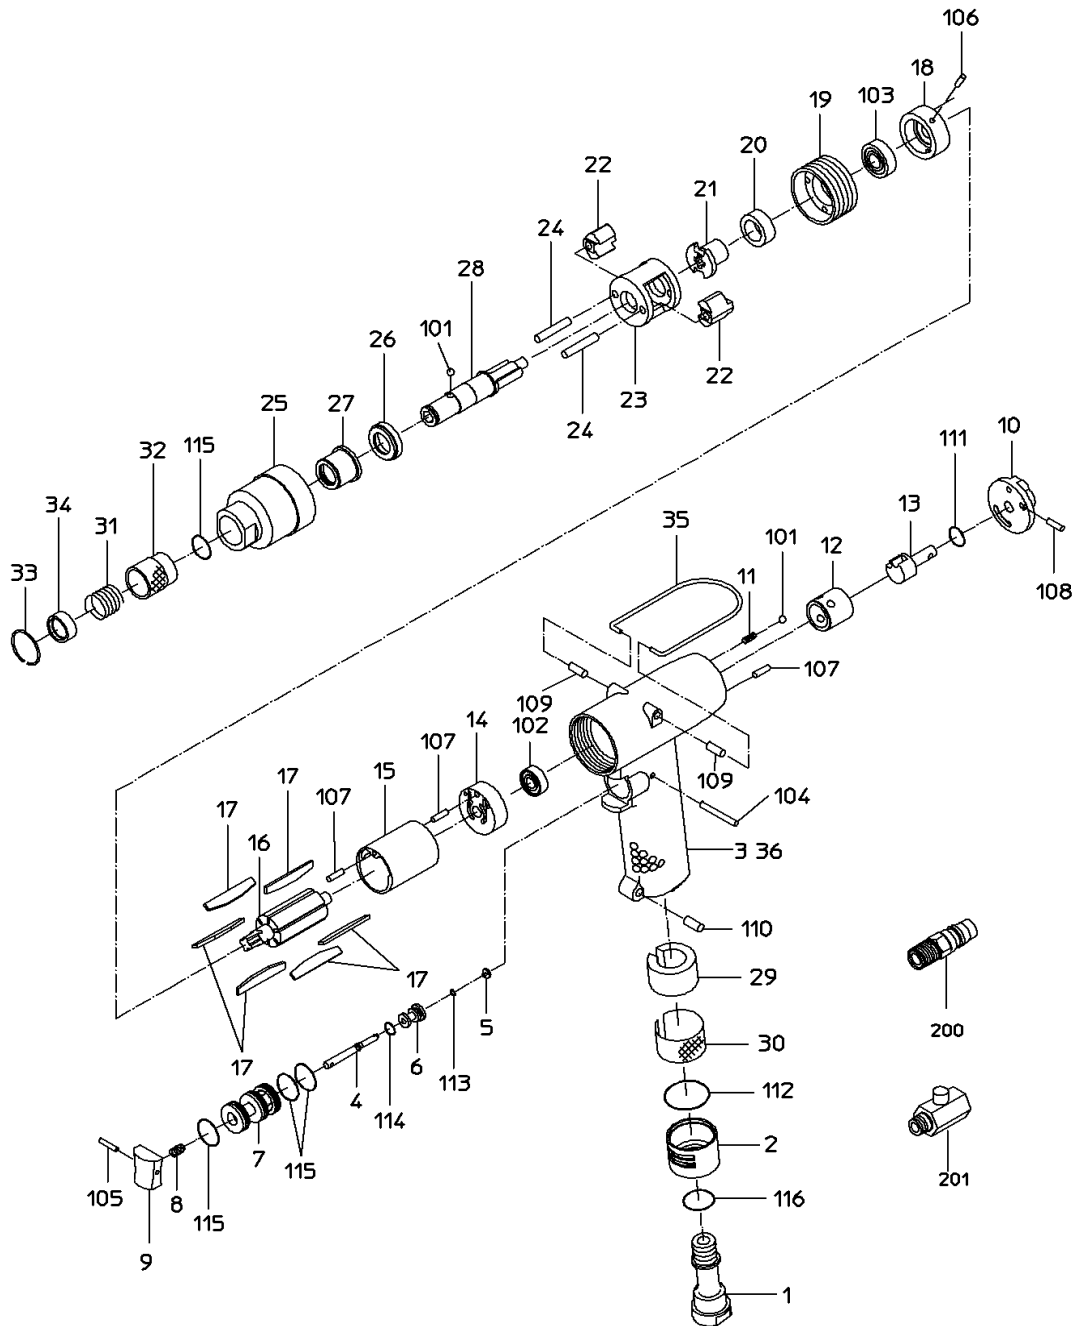

## ND-5LP(Y)

525725

MODEL : **ND-5LP (Y)**

525725

ITEM	PART NO.	PART NAME	QTY	NOTE
1	15212630	INLET BUSHING	1	
2	15212620	EXHAUST COVER	1	
3		HANDLE	1	*Available as HANDLE WB
4	15212660	THROTTLE PIN	1	
5	15212670	THROTTLE PLUG	1	
6	15219688	THROTTLE VALVE	1	
7	15212640	THROTTLE BUSH	1	
8	15212600	THROTTLE SPRING	1	
9	15212720	LEVER	1	
10	15212710	REVERSE LEVER	1	
11	15212610	SPRING	1	
12		REVERSE BUSH	1	*Available as HANDLE WB
13	15214350	REVERSE VALVE	1	
14		TOP PLATE	1	*Available as TOP PLATE WBR
15	15219986	CYLINDER	1	
16	15214460	ROTOR	1	
17	15219944	VANE	6	
18		BOTTOM PLATE	1	*Available as BOTTOM PLATE WBR
19	15214470	LOCK NUT	1	
20	15214390	DRIVER BUSH	1	
21	15214380	SCREW DRIVER	1	
22	15220204	HAMMER	2	
23	15216450	HAMMER FRAME	1	
24	15216440	HAMMER PIN	2	
25		HAMMER CASE	1	*Available as HAMMER CASE WB
26	15200120	SPACER	1	
27		CASE BUSH	1	*Available as HAMMER CASE WB
28	15217030	ANVIL	1	
29	15220223	MUFFLER	1	
30	15213010	SCREEN	1	
31	15216560	PUSH SPRING	1	
32	15217090	BALL HOLDER	1	
33	15216690	STOPPER RING	1	
34	15217080	STOPPER WASHER	1	
35	15216180	HANGER	1	
36	18400665	NAME PLATE (WARNING)	1	
101	28205023	STEEL BALL	2	
102	28201033	BALL BEARING	1	
103	28201077	BALL BEARING	1	
104	28206149	PIN	1	
105	28208025	SPRING PIN	1	
106	28208042	SPRING PIN	1	
107	28208044	SPRING PIN	3	
108	25305550	SPRING PIN	1	
109	28208097	SPRING PIN	2	
110	28208115	SPRING PIN	1	
111	61200060	O RING	1	