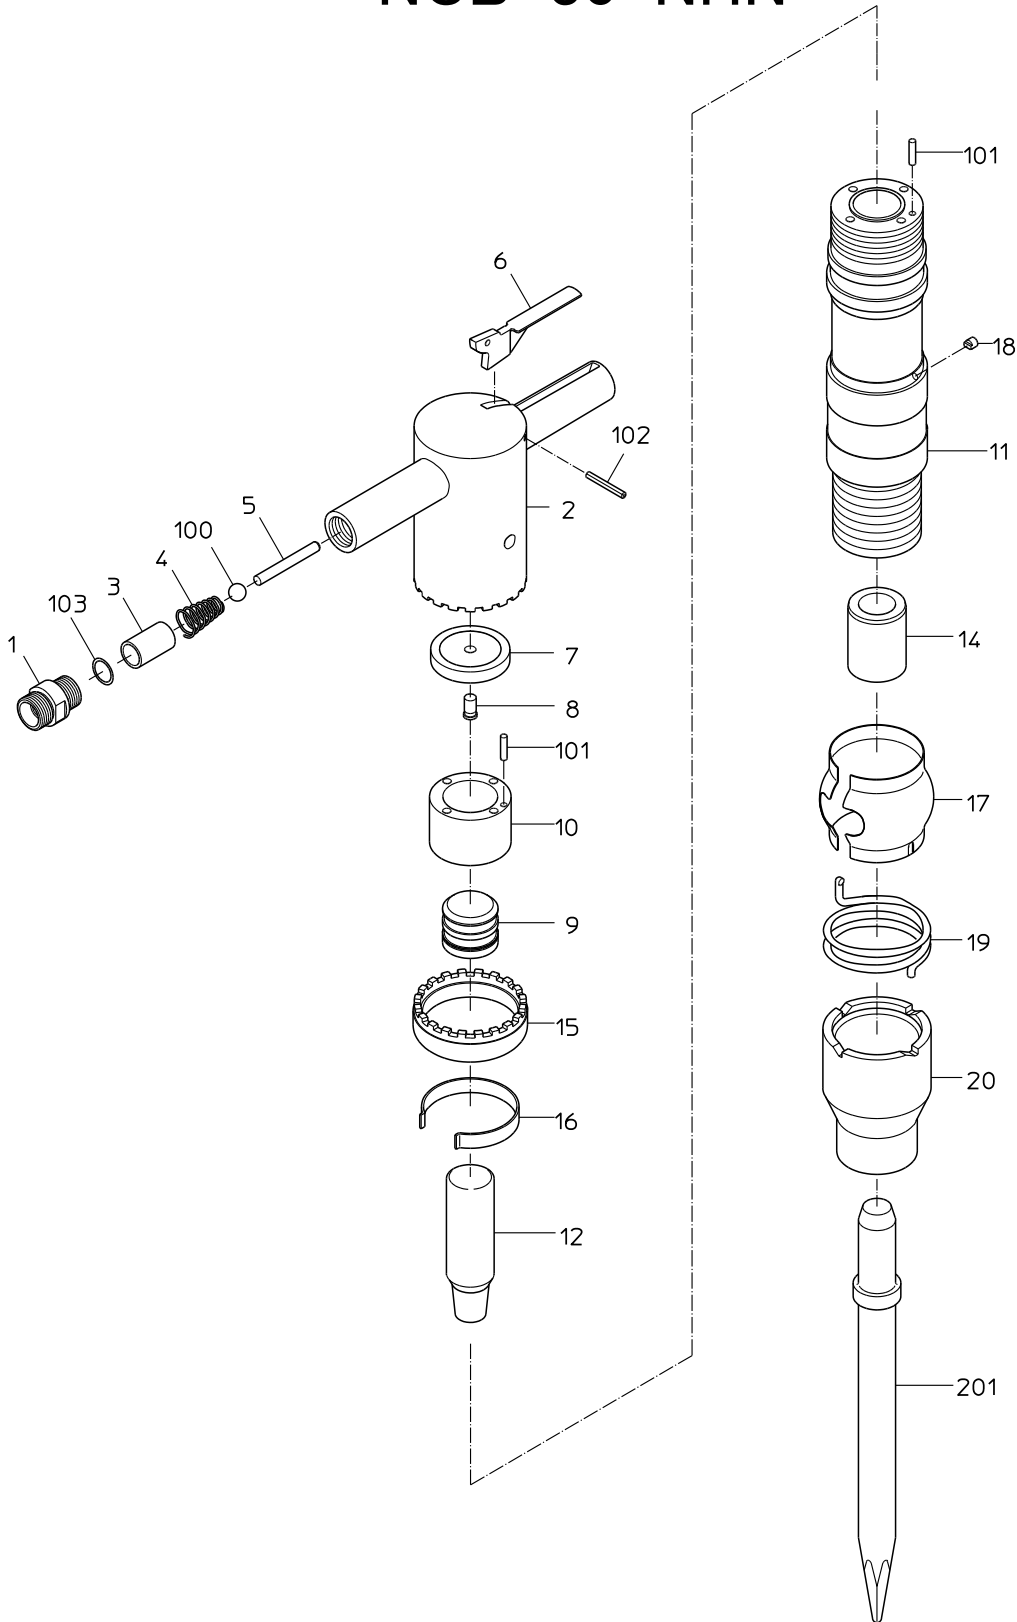

# PARTS LIST

## NCB-30-NHN

606650

MODEL: **NCB-30**

606620

ITEM	PART NO.	PART NAME	QTY	NOTE
1	17515159	INLET BUSHING	1	
2	17515163	HANDLE	1	
3	17504680	MOVING COLLAR	1	
4	17504440	THROTTLE SPRING	1	
5	17504860	THROTTLE PIN	1	
6	17514987	LEVER	1	
7	17504920	VALVE SHEET	1	
8	17504630	ASSISTANT VALVE	1	
9	17504900	VALVE	1	
10	17504910	VALVE BOX	1	
11		CYLINDER	1	Available as CYLINDER WB
12	17504810	PISTON	1	
14		SHANK BUSHING	1	Available as CYLINDER WB
15	17504770	CLUTCH	1	
16	17504780	CLUTCH BAND	1	
17	17504840	EXHAUST COVER	1	
18	17504460	CLUTCH KEY	1	
19	17504760	CLUTCH SPRING	1	
20	17504830	CHISEL HOLDER	1	
100	28205055	RUBBER BALL	1	
101	28206126	PIN	2	
102	28208147	SPRING PIN	1	
103	28399132	O RING	1	
201	17504930	DEMOLITION POINT CHISEL	0	
		ASSY LIST		
	17514485	VALVE CP		
	17515185	HANDLE CP		
	17514816	CYLINDER WB		