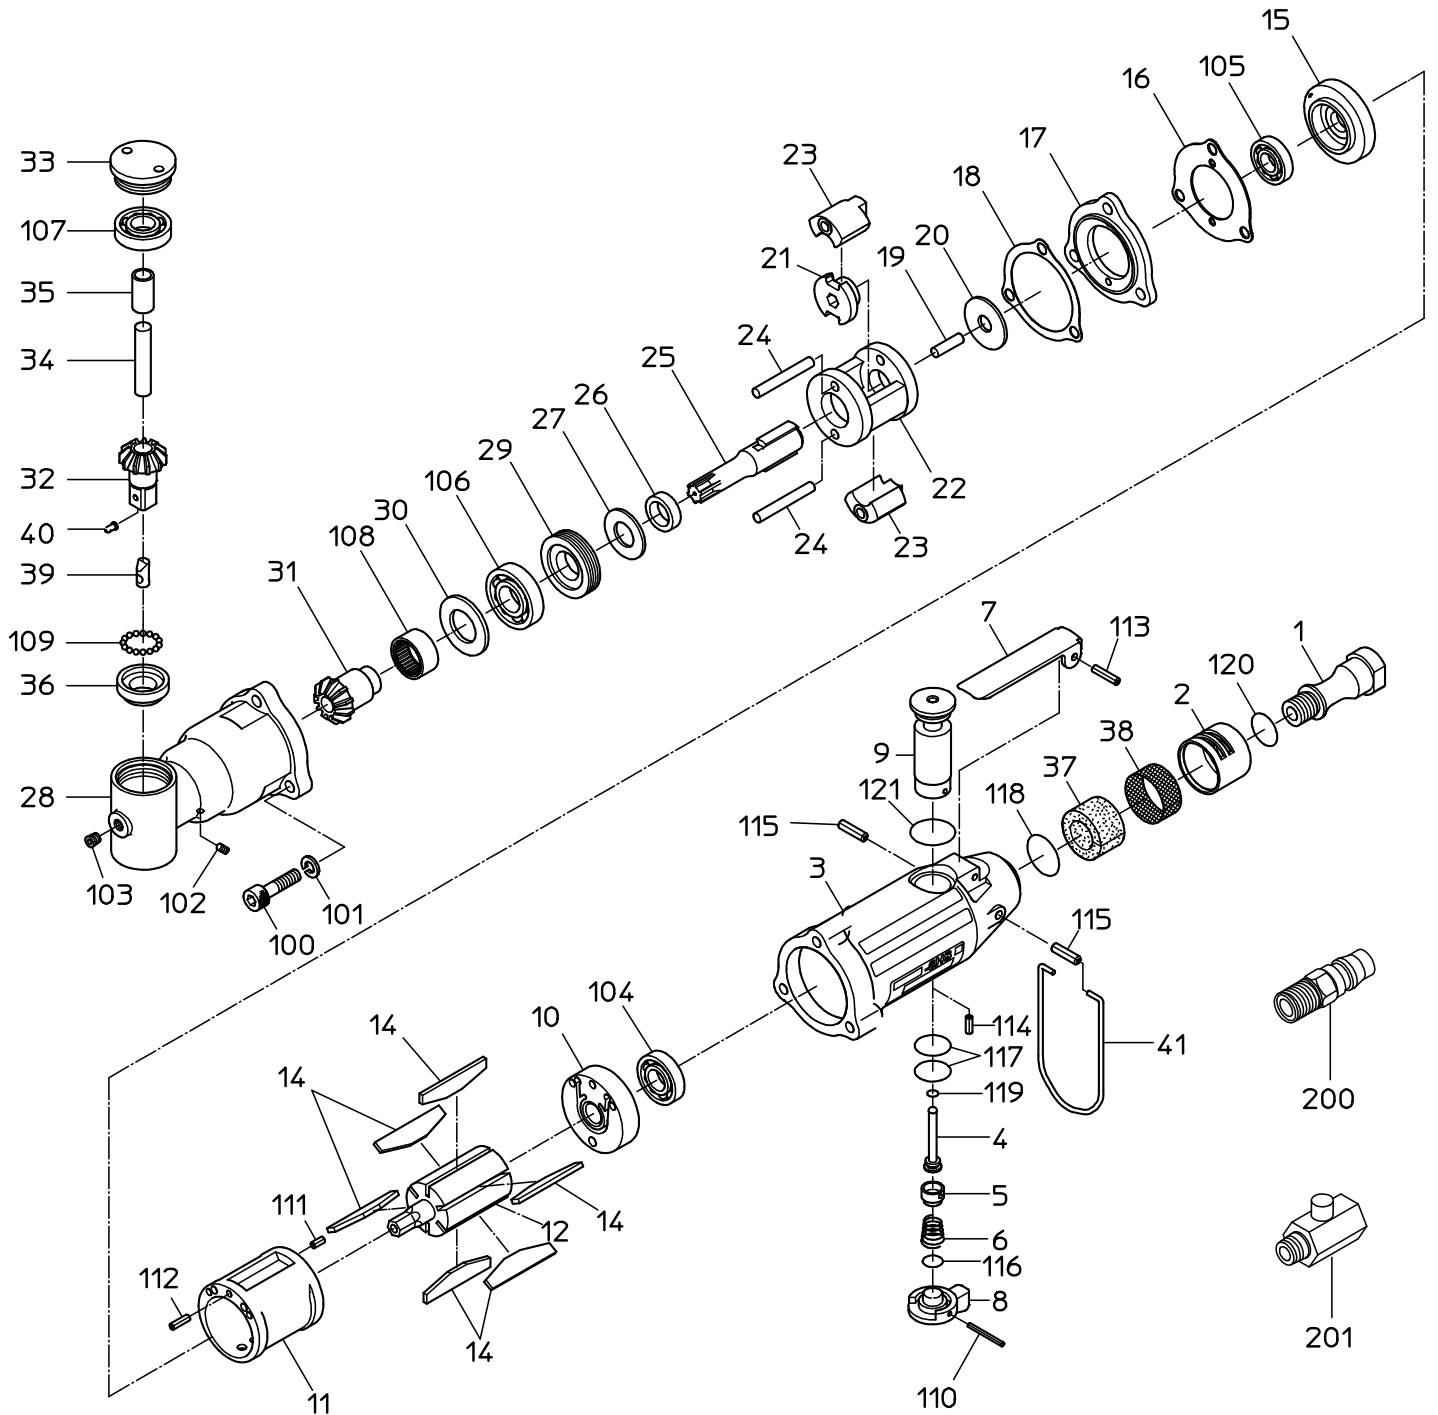

PARTS LIST

NAW-6HS(S)

525694

日本ニューマチック工業株式会社
NIPPON PNEUMATIC MFG. CO., LTD.

パーツリスト PARTS LIST

(1/2)

MODEL : **NAW-6HS (S)**

525694

ITEM	PART NO.	PART NAME	Q' ty
1	15212630	INLET BUSHING	1
2	15212620	EXHAUST COVER	1
3	15220009	HANDLE	1
4	15303490	THROTTLE VALVE	1
5	15303480	THROTTLE CAP	1
6	15213230	THROTTLE SPRING	1
7	15213271	LEVER	1
8	15213260	REVERSE LEVER	1
9	15213250	REVERSE VALVE	1
10	Not available separately. Available only as TOP PLATE WBR (P/No. 15219360)	TOP PLATE	1
11	15219997	CYLINDER	1
12	15212880	ROTOR	1
14	15219945	VANE	6
15	Not available separately. Available only as BOTTOM PLATE WBR (P/No. 15219396)	BOTTOM PLATE	1
16	15212820	TOP SEAL	1
17	15212910	COLLAR	1
18	15212830	BOTTOM SEAL	1
19	15219498	ROTOR PIN	1
20	15212750	SPACER	1
21	15212760	SCREW DRIVER	1
22	15219501	HAMMER FRAME	1
23	15212790	HAMMER	2
24	15219913	HAMMER PIN	2
25	15207930	ANVIL	1
26	15212730	ANVIL BUSH	1
27	15216380	THRUST WASHER	1
28	15219513	HAMMER CASE	1
29	15208290	LOCK NUT	1
30	15208310	WASHER	1
31	15208210	ACCEL GEAR	1
32	15208230	SPINDLE GEAR	1
33	15208200	CASE CAP	1
34	15208220	GEAR SPINDLE	1
35	15208250	COLLAR	1
36	15208190	CASE BUSH	1
37	15212920	MUFFLER	1
38	15213010	SCREEN	1
39	15204000	STOPPER	1
40	15203990	STOPPER PIN	1
41	15216180	HANGER	1
100	74005022	CAP SCREW	3
101	76420105	SPRING WASHER	3
102	28100474	SET SCREW	1
103	22000910	PLUG	1
104	28201055	BALL BEARING	1
105	28201023	BALL BEARING	1
106	28201024	BALL BEARING	1
107	28201066	BALL BEARING	1
108	28203014	NEEDLE BEARING	1
109	28205023	STEEL BALL	15
110	28208030	SPRING PIN	1
111	28208056	SPRING PIN	1
112	25305560	SPRING PIN	1
113	28208064	SPRING PIN	1