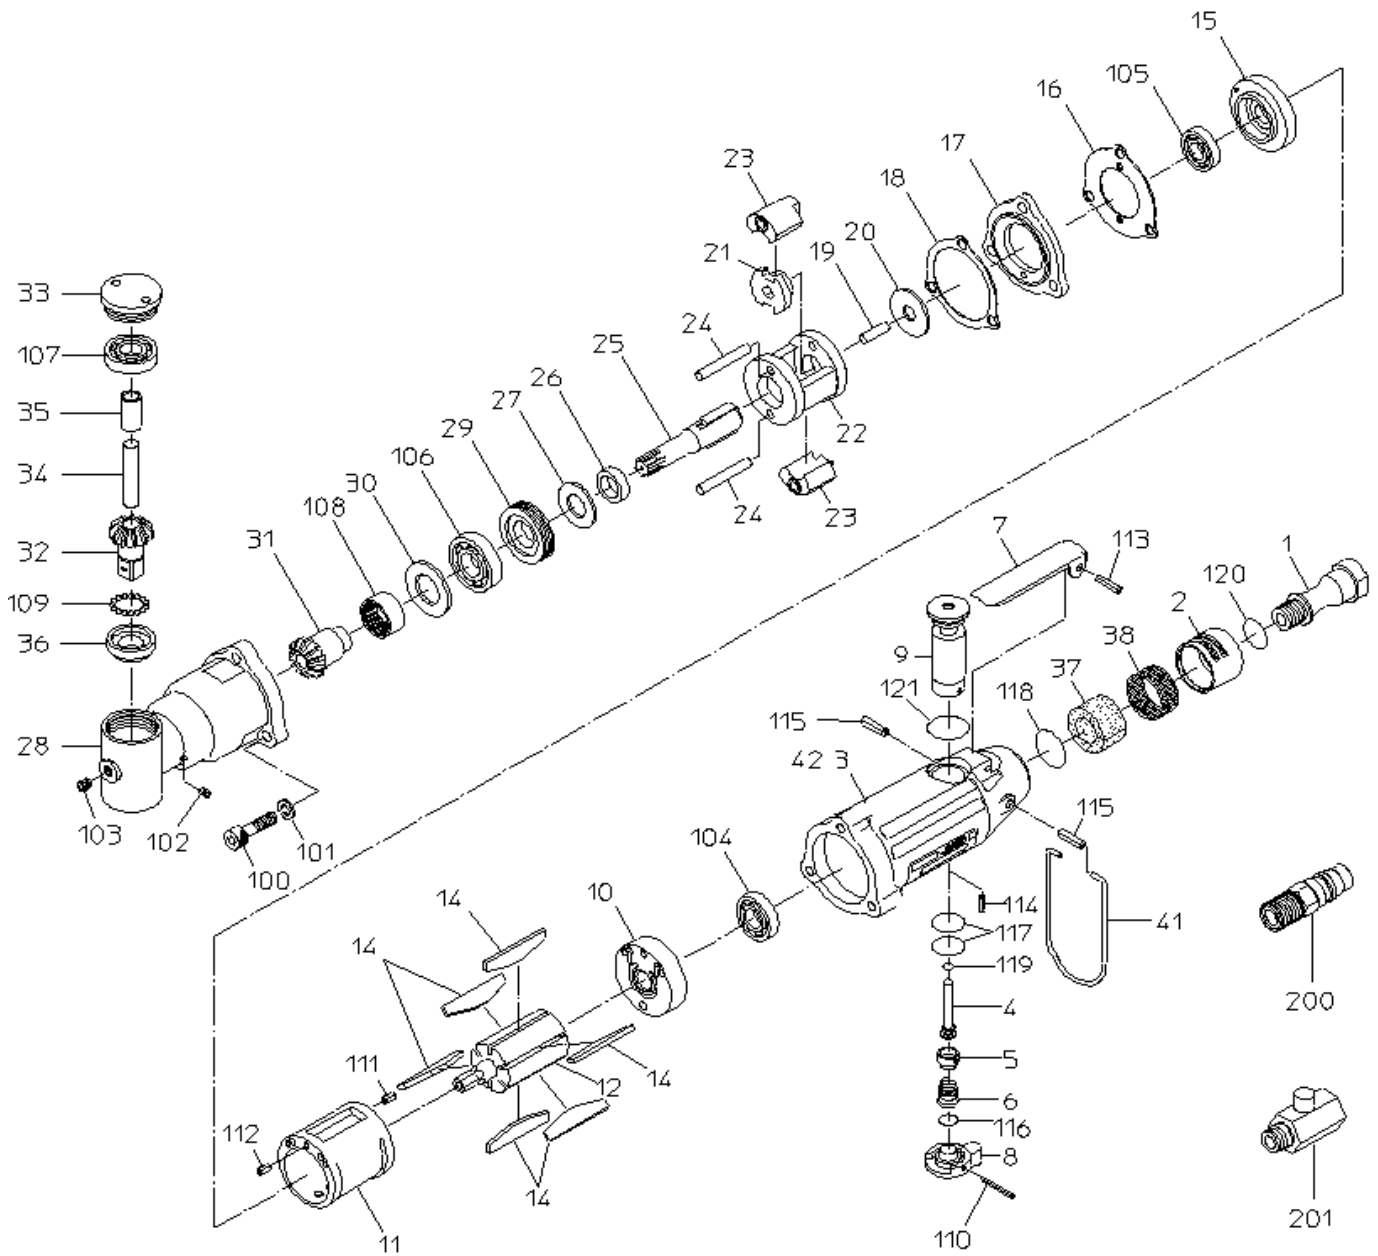

PARTS LIST

NAW-6HS(P)

526780

MODEL : **NAW-6HS (P)**

526780

ITEM	PART NO.	PART NAME	QTY	NOTE
1	15212630	INLET BUSHING	1	
2	15212620	EXHAUST COVER	1	
3	15220009	HANDLE	1	
4	15303490	THROTTLE VALVE	1	
5	15303480	THROTTLE CAP	1	
6	15213230	THROTTLE SPRING	1	
7	15213271	LEVER	1	
8	15213260	REVERSE LEVER	1	
9	15213250	REVERSE VALVE	1	
10		TOP PLATE	1	*Available as TOP PLATE WBR
11	15219997	CYLINDER	1	
12	15212880	ROTOR	1	
14	15219945	VANE	6	
15		BOTTOM PLATE	1	*Available as BOTTOM PLATE WBR
16	15212820	TOP SEAL	1	
17	15220208	COLLAR	1	
18	15212830	BOTTOM SEAL	1	
19	15220007	ROTOR PIN	1	
20	15212750	SPACER	1	
21	15212760	SCREW DRIVER	1	
22	15219501	HAMMER FRAME	1	
23	15220210	HAMMER	2	
24	15219913	HAMMER PIN	2	
25	15207930	ANVIL	1	
26	15212730	ANVIL BUSH	1	
27	15216380	THRUST WASHER	1	
28	15220075	HAMMER CASE	1	
29	15208290	LOCK NUT	1	
30	15208310	WASHER	1	
31	15208210	ACCEL GEAR	1	
32	15207960	SPINDLE GEAR	1	
33	15208200	CASE CAP	1	
34	15208220	GEAR SPINDLE	1	
35	15208250	COLLAR	1	
36		CASE BUSH	1	*Available as HAMMER CASE WB
37	15220223	MUFFLER	1	
38	15213010	SCREEN	1	
41	15216180	HANGER	1	
42	18400463	NAME PLATE (WARNING)	1	
100	74005022	CAP SCREW	3	
101	76420105	SPRING WASHER	3	
102	28100474	SET SCREW	1	
103	22000910	PLUG	1	
104	28201055	BALL BEARING	1	
105	28201023	BALL BEARING	1	
106	28201024	BALL BEARING	1	
107	28201066	BALL BEARING	1	