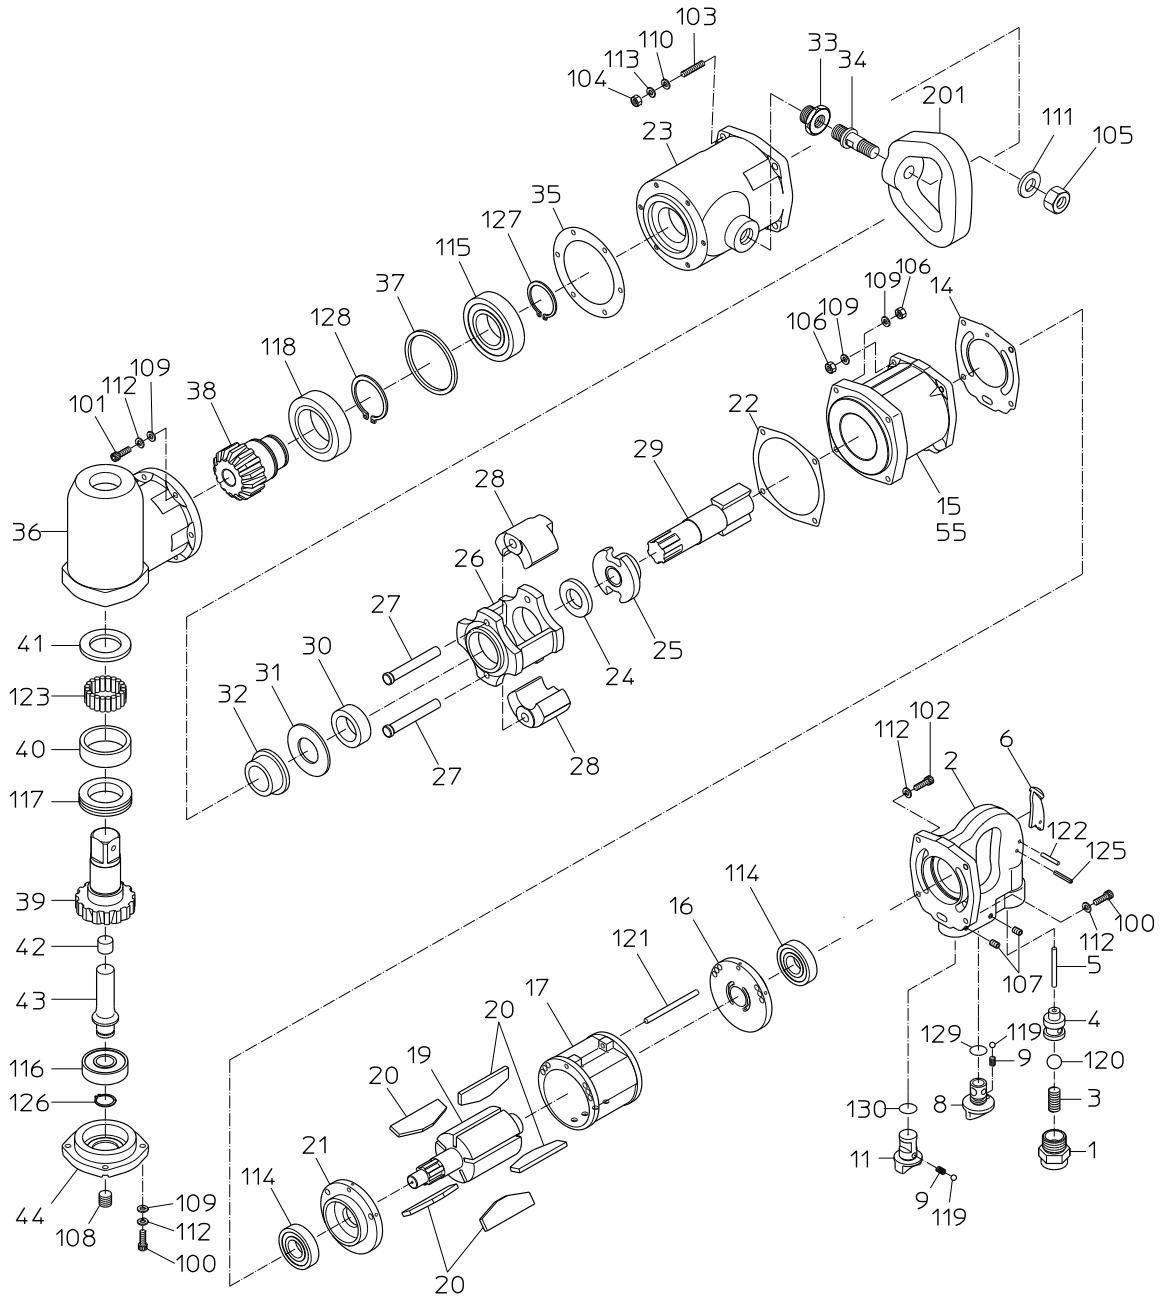

## NAW-32LA

526026

MODEL : **NAW-32LA**

526026

ITEM	PART NO.	PART NAME	QTY	NOTE
1	15202750	INLET BUSHING	1	
2		HANDLE AS	1	*Available as HANDLE WB or HANDLE CP
3	15202720	THROTTLE SPRING	1	
4		THROTTLE BUSH	1	*Available as HANDLE WB or HANDLE CP
5	15202770	THROTTLE PIN	1	
6	15210920	LEVER	1	
8	15220183	ADJUSTER VALVE	1	
9	15202120	SPRING	2	
11	15219895	REVERSE VALVE	1	
14	15202920	TOP SEAL	1	
15	15219514	ROTOR CASE	1	
16	15219215	TOP PLATE WBR	1	
17	15219991	CYLINDER	1	
18	15202970	ROTOR	1	
20	15219941	VANE	5	
21	15219218	BOTTOM PLATE WBR	1	
22	15202930	BOTTOM SEAL	1	
23		HAMMER CASE	1	*Available as HAMMER CASE CP
24	15202840	SPACER	1	
25	15202860	SCREW DRIVER	1	
26	15202910	HAMMER FRAME	1	
27	15202900	HAMMER PIN	2	
28	15220209	HAMMER	2	
29	15208510	ANVIL	1	
30	15202820	ANVIL BUSH	1	
31	15202850	THRUST WASHER	1	
32		CASE BUSH	1	*Available as HAMMER CASE CP
33	15202380	HOLDER SOCKET	1	
35	15208560	MIDDLE SEAL	1	
36	15208590	GEAR CASE	1	
37	15208640	BEARING WASHER	1	
38	15208580	ACCEL GEAR	1	
39	15208610	SPINDLE GEAR	1	
40	15208630	ROLLER BUSH	1	
41	15208670	COLLAR	1	
42	15208620	GEAR PIN	1	
43	15208600	GEAR SPINDLE	1	
44	15220228	BEARING COVER	1	
49	15208540	HOLDER	1	
50	15208550	HOLDER JOINT	1	
55	18400463	NAME PLATE (WARNING)	1	
100	74006022	CAP SCREW	6	
101	74006025	CAP SCREW	6	