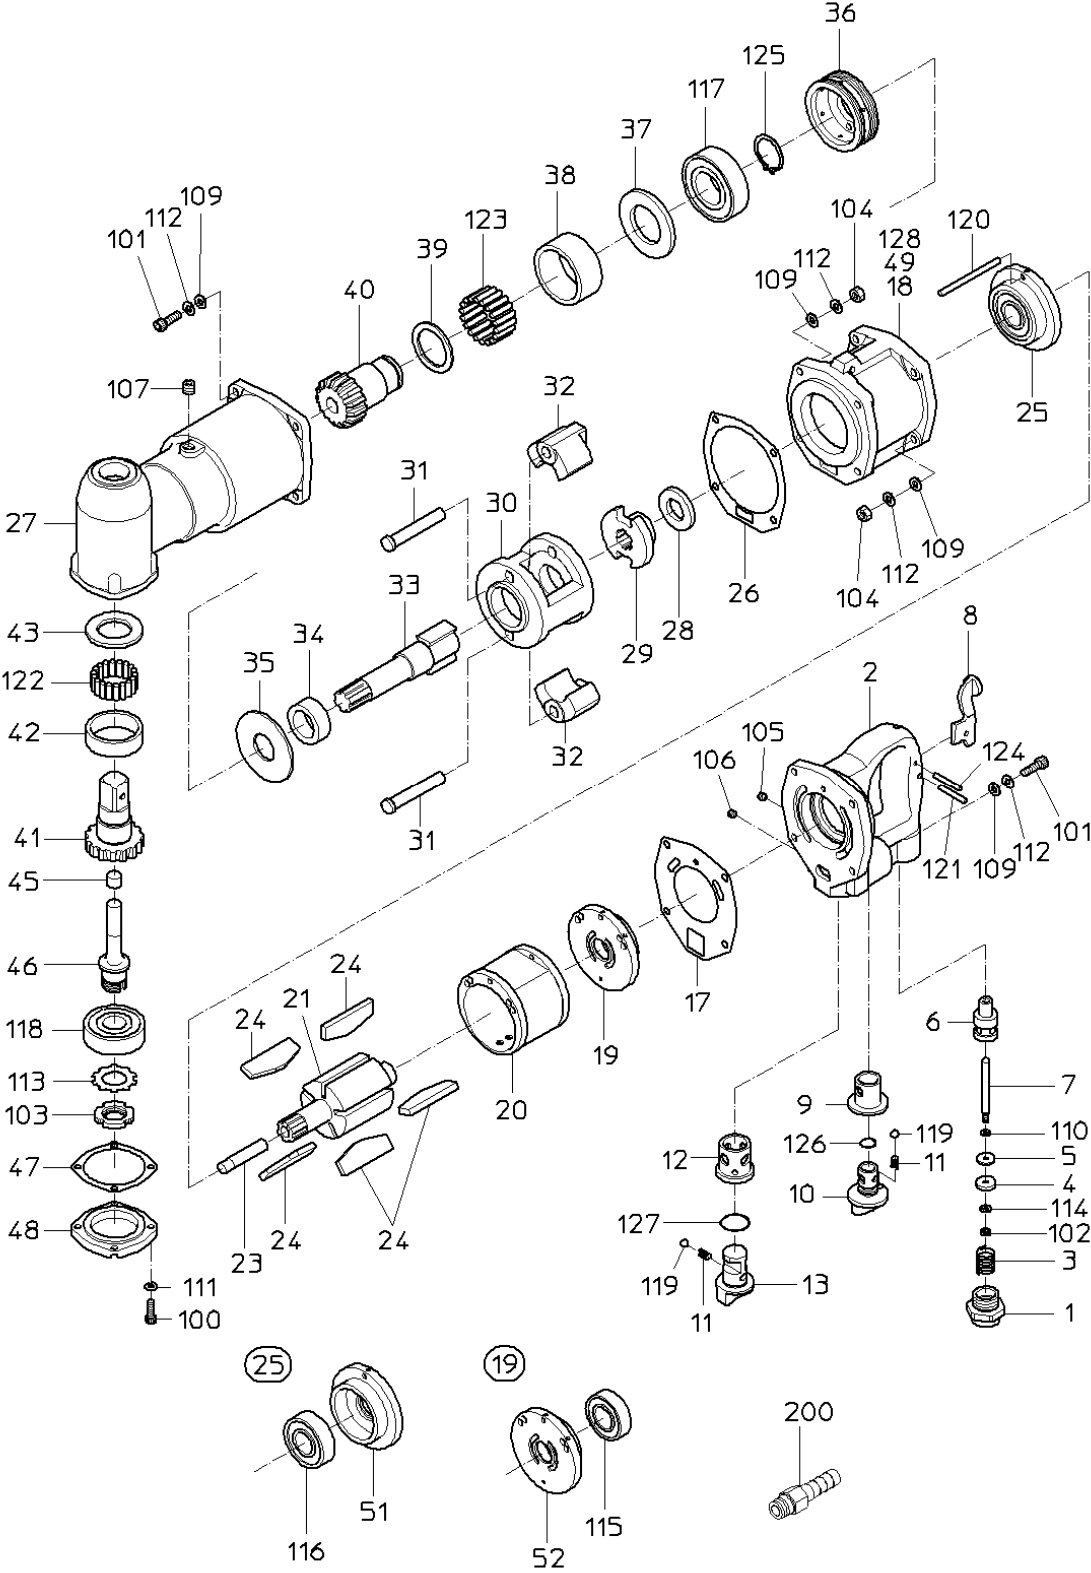

PARTS LIST

NAW-19A(P)

525825

PARTS LIST

MODEL : **NAW-19A (P)**

525825

ITEM	PART NO.	PART NAME	Q' ty
1	15202170	INLET BUSHING	1
2	Not available separately. Available only as HANDLE WB or HANDLE CP.	HANDLE	1
3	15202130	THROTTLE SPRING	1
4	15202200	THROTTLE WASHER	1
5	15202490	VALVE SHEET	1
6	Not available separately. Available only as HANDLE WB or HANDLE CP.	THROTTLE BUSH	1
7	15202190	THROTTLE PIN	1
8	15202250	LEVER	1
9	Not available separately. Available only as HANDLE WB or HANDLE CP.	ADJUSTER BUSHING	1
10	15219980	ADJUSTER VALVE	1
11	15202120	SPRING	2
12	Not available separately. Available only as HANDLE WB or HANDLE CP.	REVERSE BUSH	1
13	15219884	REVERSE VALVE	1
17	15202390	TOP SEAL	1
18	15220021	ROTOR CASE	1
19	15219210	TOP PLATE WBR	1
20	15219994	CYLINDER	1
21	15202451	ROTOR	1
23	15202480	ROTOR PIN	1
24	15219938	VANE	5
25	15219212	BOTTOM PLATE WBR	1
26	15202400	BOTTOM SEAL	1
27	15208370	HAMMER CASE	1
28	15202280	SPACER	1
29	15202300	SCREW DRIVER	1
30	15202350	HAMMER FRAME	1
31	15202340	HAMMER PIN	2
32	15202330	HAMMER	2
33	15208360	ANVIL	1
34	15202260	ANVIL BUSH	1
35	15202290	THRUST WASHER	1
36	15208490	LOCK SCREW	1
37	15208450	BEARING WASHER	1
38	15208440	ROLLER BUSH	1
39	15208500	WASHER	1
40	15208400	ACCEL GEAR	1
41	15208420	SPINDLE GEAR	1
42	15208460	ROLLER BUSH	1
43	15208480	COLLAR	1
45	15208430	GEAR PIN	1
46	15208410	GEAR SPINDLE	1
47	15208390	SEAL PACKING	1
48	15208380	CASE CAP	1